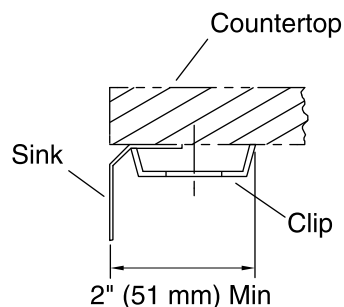

* Allow clearance around sink rim for clip attachment.