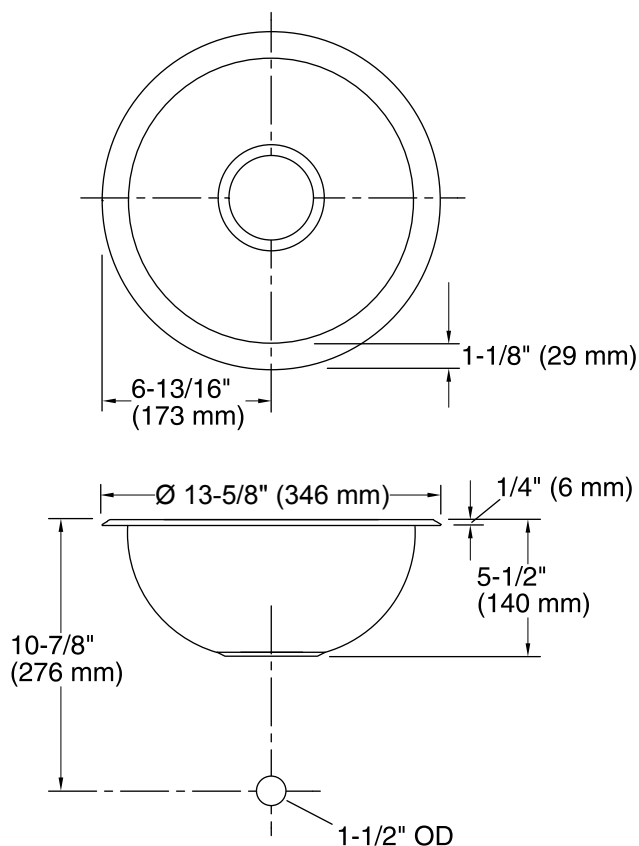

* Allow clearance around sink rim for clip attachment.