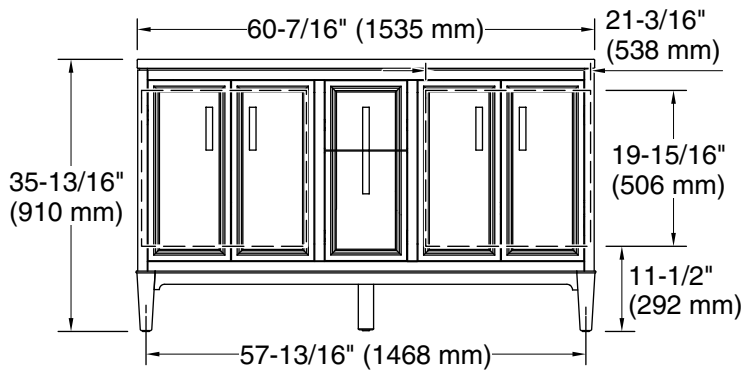

### Features

- Two full-extension 12-3/4" (325 mm) drawers with soft-close side-mount slides.
- Two 18" (457 mm) cabinet interior spaces provide ample storage.
- Three-way adjustable slow-close door hinges for easy cabinet access.
- Finish-matched cabinet interior offers generous clearance for plumbing.
- Quartz vanity top adds beauty and long-lasting durability.
- Customize your storage with optional accessories such as floor liners, drawer organizers, and perfectly sized containers (sold separately).
- Coordinates with K-33550 upgraded hardware finishes, K-25818 quartz backsplash, and K-25819 quartz side splash (sold separately).

## Technical Information

All product dimensions are nominal.