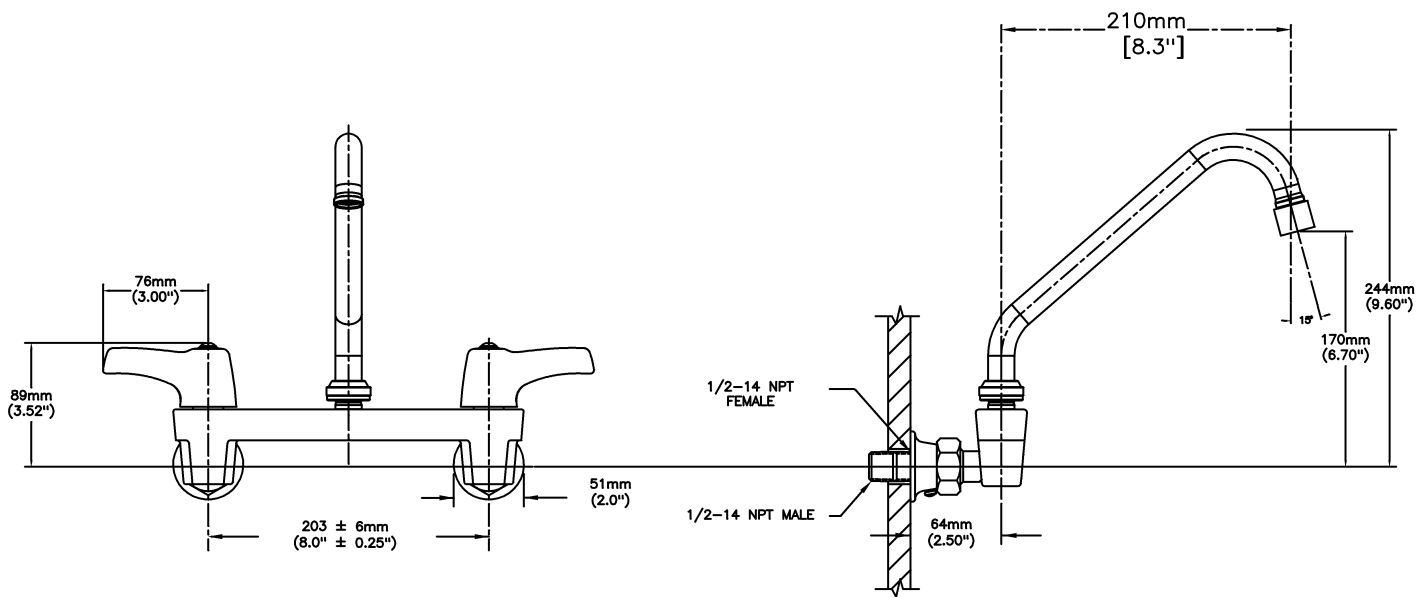

### SPECIFICATION:

- 203 mm (8") centers cast brass wallmount sink faucet
- Centers adjustable from 7.75" to 8.25" unless AC option selected
- Two handle
- Polished chrome plated finish
- LESS integral stops
- CER-TECK® 1/4 turn ceramic disk cartridges
- Spout#: 2 - 203mm (8") Tubular Swing Spout(S5)
- Outlet#: 3 - Vandal Resistant Aerator Outlet- 1.5 GPM (5.7 L/min) Flow Rate at 60 psi- pressure compensating
- Handle#: 3 - 76 mm (3") Lever Blade Handles-ADA Compliant-Metal-Color indexed-Vandal Resistant screws

### OPERATION:

- Not Available

***(Dimensional drawing on following page)***

Delta reserves the right (1) to make changes to specifications and materials, and (2) to change or discontinue models, both without notice or obligation. Dimensions are for reference. Measurement may vary plus or minus 6mm(0.25"). Mounting locations are suggested only. Check with local codes for requirements in your area. This spec was produced July 20, 2018.

INLETS: 1/2-14 NPT (FEMALE)  
OR 1/2-14 NPT (MALE) - WITH SUPPLIED NIPPLE

Delta reserves the right (1) to make changes to specifications and materials, and (2) to change or discontinue models, both without notice or obligation. Dimensions are for reference. Measurement may vary plus or minus 6mm(0.25"). Mounting locations are suggested only. Check with local codes for requirements in your area. This spec was produced July 20, 2018.