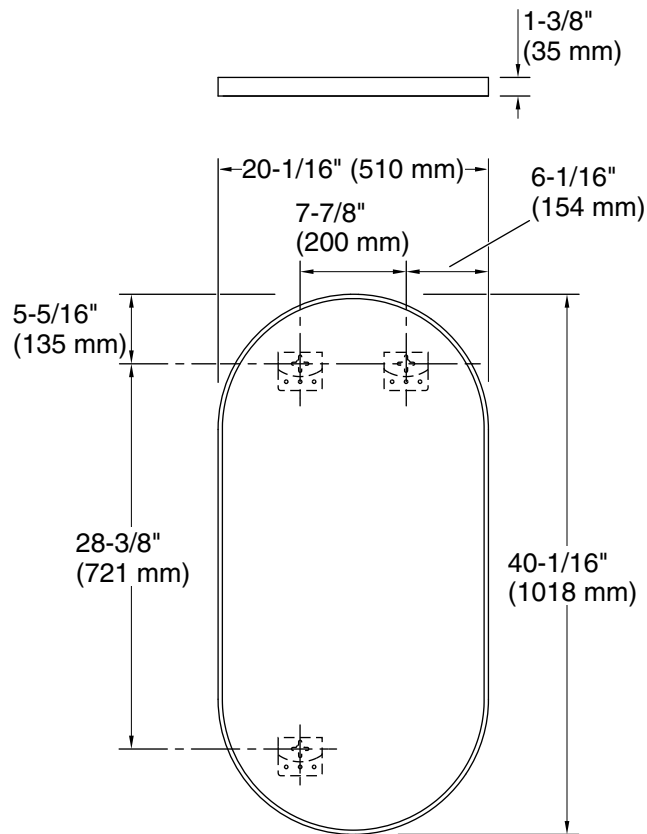

Essential

20" x 40" capsule decorative mirror
K-26051

Features

- Clean and timeless design allows for use in any interior space.
- Mounts vertically or horizontally depending on the look you want to create.
- KOHLER logo delicately etched on lower mirror face.
- Frame maintains a durable, long-lasting finish.
- Finishes coordinate with KOHLER® faucet and lighting products.

Technical Information

All product dimensions are nominal.

Mirror type: Wall-mount