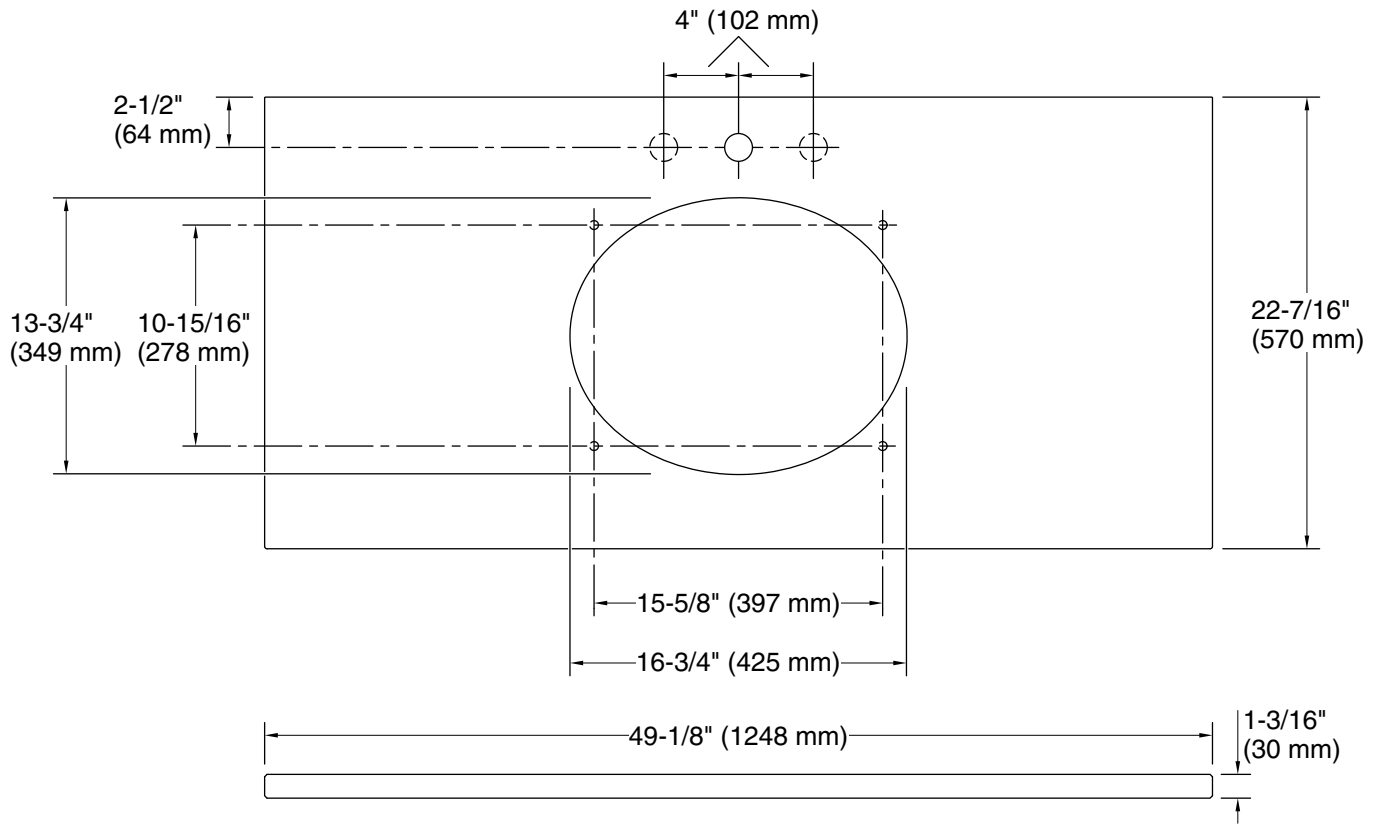

### Installation

- Vanity top
- Single faucet hole with pilot holes for optional 8" (203 mm) widespread faucet configuration

### Technical Information

All product dimensions are nominal.

Center(s): 8" (203 mm)

With overflow: No

Number of deck  
 holes: 3