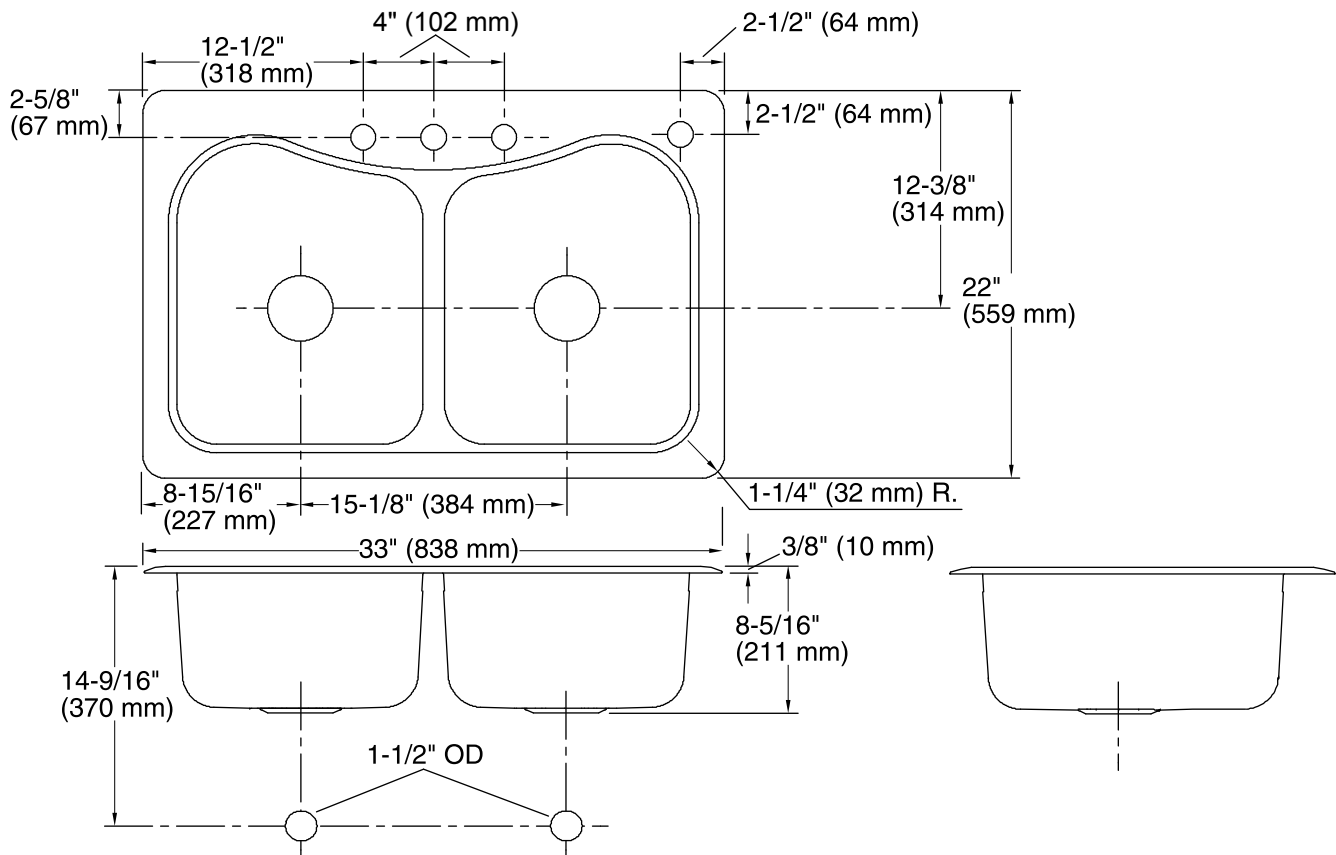

Staccato™
Top-mount Kitchen Sink
K-3369-4

Features

- Double equal bowls.
- Four faucet holes.
- Includes hardwood cutting board.
- 33" (838 mm) x 22" (559 mm)
- Includes installation hardware.

Material

- 18-gauge stainless steel.

**Lifetime Limited Warranty for Kohler
Stainless Steel Sinks**

See website for detailed warranty information.

Technical Information

All product dimensions are nominal.

Bowl configuration:	Double equal
Installation:	Top-mount (Non-bathroom only)
Cutout:	Top-mount, 32-1/2" x 21-1/2" (826 mm x 546 mm) with 1" (25 mm) radius corners
Min. base cabinet width:	36" (914 mm)
Bowl area (Left)	Length: 17-1/16" (433 mm) Width: 13-15/16" (354 mm) Bowl depth: 8-5/16" (211 mm) Water depth: 8" (203 mm)
Bowl area (Right)	Length: 17-1/16" (433 mm) Width: 13-15/16" (354 mm) Bowl depth: 8-5/16" (211 mm) Water depth: 8" (203 mm)
Number of deck holes:	4
Faucet hole(s):	1-7/16" (37 mm)
Drain hole:	3-5/8" (92 mm)