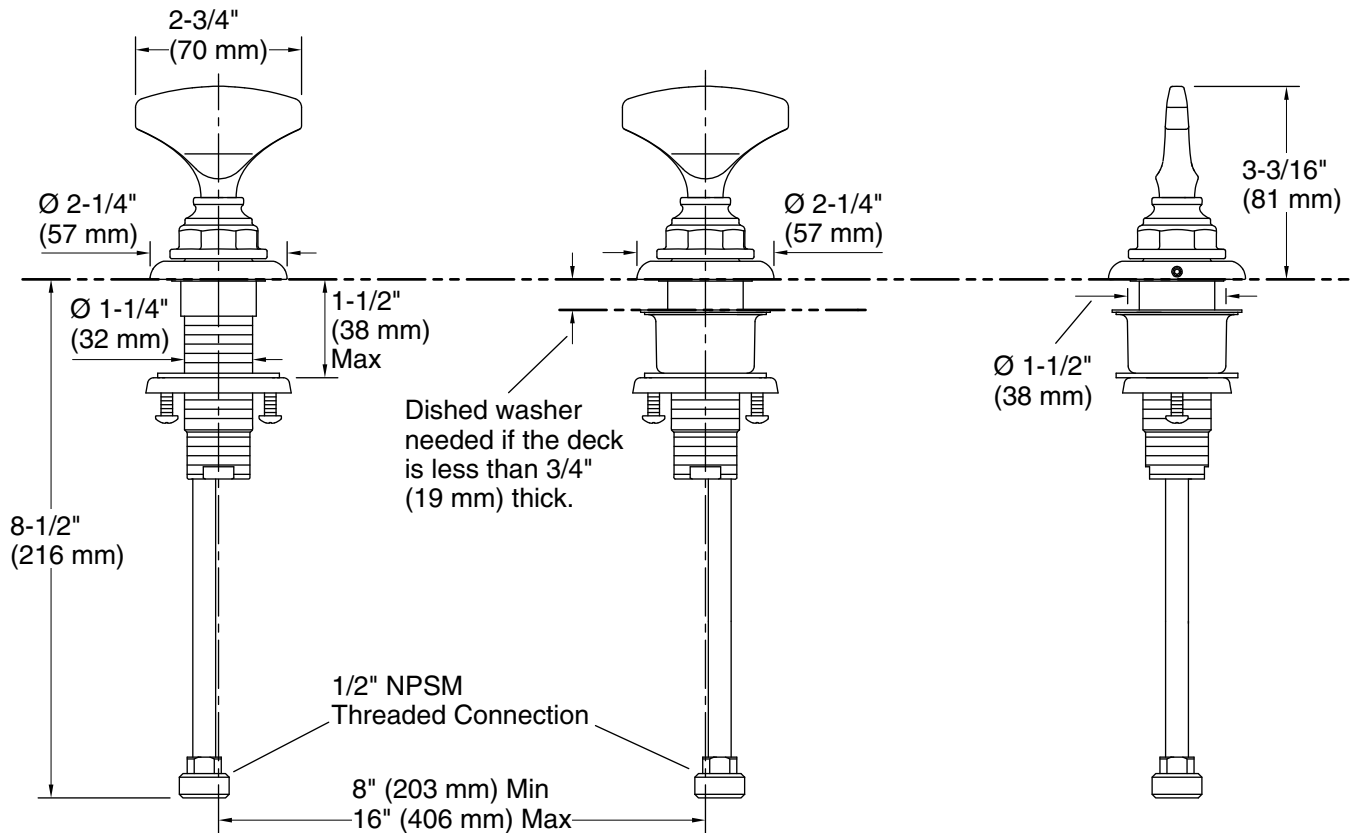

Technical Information

All product dimensions are nominal.

Notes

Install this product according to the installation instructions.

ADA compliant when installed to the specific requirements of these regulations.