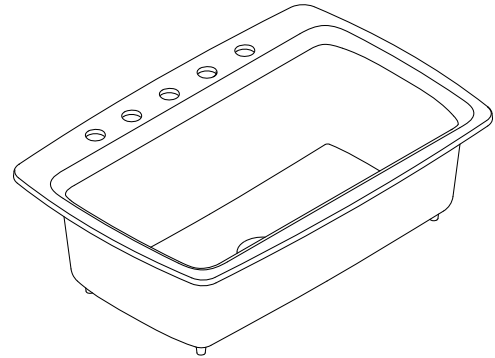

Features

- 36" minimum base cabinet width
- Single bowl
- 9" (229 mm) depth provides generous workspace
- Oversized holes allow for easy installation of faucets and accessories
- Five oversized faucet holes
- Sink drain with strainer sold separately

Material

- KOHLER® enameled cast iron
- Acid-resistant enamel finish

Installation

- Undermount

Recommended Products/Accessories

- K-6063 Sink Rack
- K-8801 Sink drain and strainer with tailpiece
- K-8799 Sink drain and strainer basket
- K-6637 Cutting Board
- K-23726 Drain treatment
- K-23725 Cast iron cleaner
- 1411886 Undermount sink kit 23"

Optional Products/Accessories

- K-11352 Disposal Flange with Stopper
- K-9000 P-Trap

Codes/Standards

ASME A112.19.1/CSA B45.2

KOHLER® Enameled Cast Iron Kitchen and Bathroom Sink Lifetime Limited Warranty

See website for detailed warranty information.

Available Colors/Finishes

Color tiles intended for reference only.

Color	Code	Description
	0	White
	96	Biscuit
	7	Black Black™