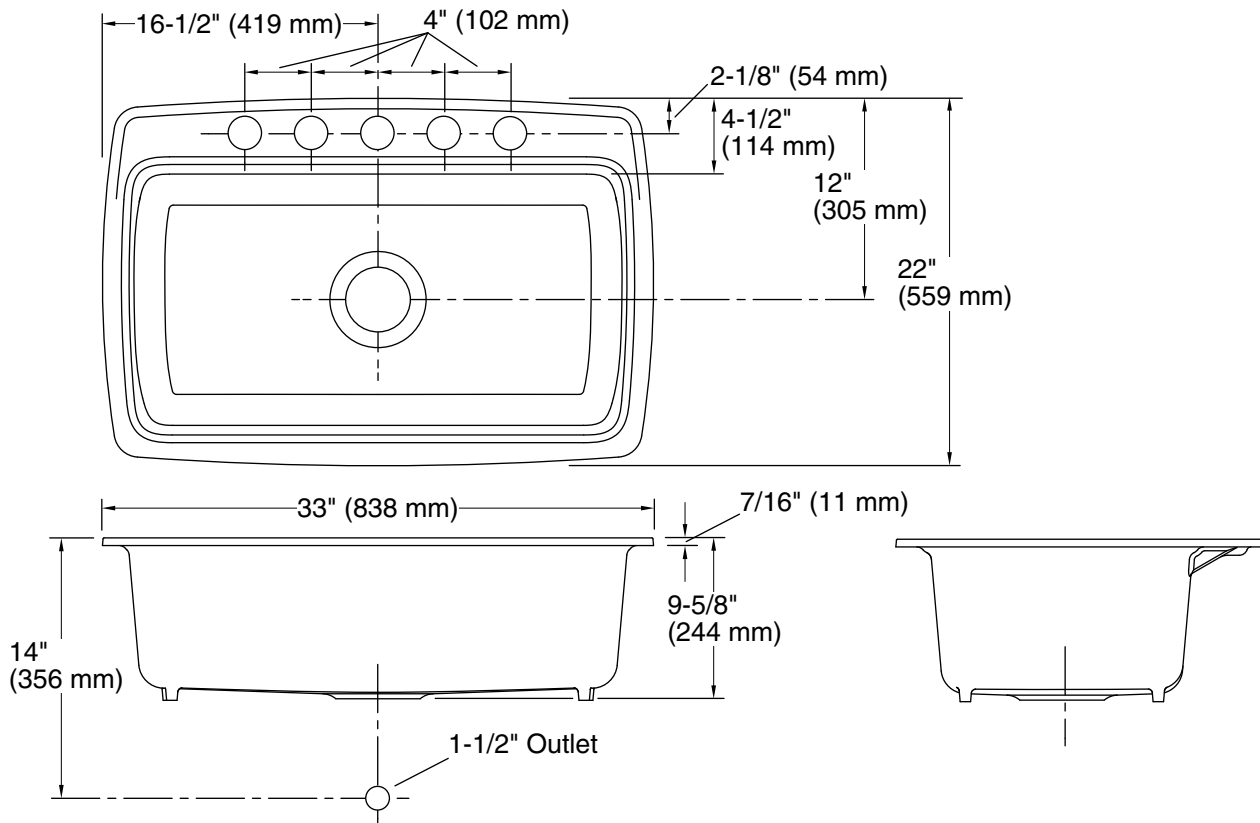

Features

- 36" minimum base cabinet width
- Single bowl
- 9" (229 mm) depth provides generous workspace
- Oversized holes allow for easy installation of faucets and accessories
- Five oversized faucet holes
- Sink drain with strainer sold separately

See website for detailed warranty information.

Available Colors/Finishes

Color tiles intended for reference only.

Color	Code	Description
	0	White
	96	Biscuit
	7	Black Black™

Technical Information

All product dimensions are nominal.

Bowl configuration:	Single
Installation:	Undermount
Min. base cabinet width:	36" (914 mm)
Bowl area (Only):	Length: 29" (737 mm) Width: 15" (381 mm) Bowl depth: 9" (229 mm)
Number of deck holes:	5
Faucet hole(s):	2-3/8" (60 mm)
Drain hole:	3-5/8" (92 mm)
Template:	Under-mount, 1034873-7, required, included

Notes

Install this product according to the installation instructions.

Faucet holes in under-mount fixture are oversized at \tilde{A} 2-3/8" (60 mm). Drill faucet holes in counter according to fitting roughing-in.