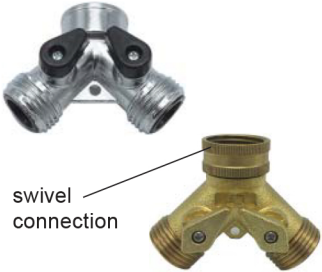

HOSES & HOSE SPECIALTIES

RUBBER HOSE WASHERS

W-R#		Min	Box
2724002	Bulk	100	100

INLET HOSE FILTER SCREEN

W-R#		Min	Box
0533002		25	25

SIAMESE 3/4" HOSE CONNECTION WITH SHUT OFF

W-R#		Min	Box
2601002	Die Cast	1	12
4603003	Lead Free Brass	1	12

- For outdoor watering use

3/4" SIAMESE CONNECTION

W-R#		Min	Box
2602002	Die Cast	1	12
2603002	Brass	1	12

- For outdoor watering use

FROST PROOF SILLCOCK

W-R#		Min	Box
4407506	12"	1	12

- For outdoor watering use

HOSE BIBB MOUNTING PLATE

W-R#		Min	Box
0623602	Mounting Plate	1	12

- Zinc-plated steel plate to cover annular space around hose bibbs and sillcocks.

- Mounting hardware included

HOSE BIBB ANCHORING KIT

W-R#		Min	Box
0624502	Hose Bibb Anchoring Kit	1	12

- Convenient method of securing water lines and faucets to exterior walls.