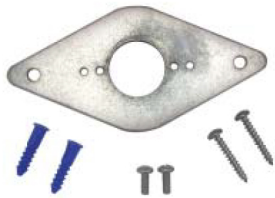

HOSES & HOSE SPECIALTIES

RUBBER HOSE WASHERS

W-R#		Min	Box
2724002	Bulk	100	100

INLET HOSE FILTER SCREEN

W-R#		Min	Box
0533002		25	25

SIAMESE 3/4" HOSE CONNECTION WITH SHUT OFF

W-R#		Min	Box
2601002	Die Cast	1	12
4603003	Lead Free Brass	1	12

- For outdoor watering use

3/4" SIAMESE CONNECTION

W-R#		Min	Box
2602002	Die Cast	1	12
2603002	Brass	1	12

- For outdoor watering use

FROST PROOF SILLCOCK

W-R#		Min	Box
4407506	12"	1	12

- For outdoor watering use

HOSE BIBB MOUNTING PLATE

W-R#		Min	Box
0623602	Mounting Plate	1	12

- Zinc-plated steel plate to cover annular space around hose bibbs and sillcocks.

- Mounting hardware included

HOSE BIBB ANCHORING KIT

W-R#		Min	Box
0624502	Hose Bibb Anchoring Kit	1	12

- Convenient method of securing water lines and faucets to exterior walls.