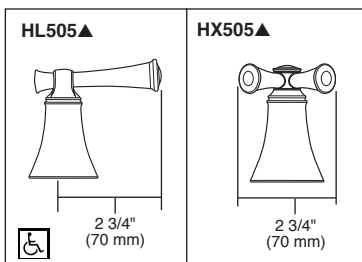

Submitted Model No.: _____

Specific Features: _____

▲ Designate Proper Finish Suffix

BRIZO®

WIDESPREAD LAVATORY FAUCETS

- Baliza® Bath Collection
- Two Handle Widespread Deck Mount

STANDARD SPECIFICATIONS:

- Max. 1.50 gpm @ 60 psi, 5.70 L/min @ 414 kPa
- Max. (ECO models only) 1.20 gpm @ 60 psi, 4.54 L/min @ 414 kPa
- Three hole mount
- LHP - Less Handle Program. See handle options below.
- Control mechanism shall be of the rotating ceramic cylinder type with 90° (1/4 turn) rotation
- Metal drain with pop-up type fitting with plated flange and stopper
- Accommodates up to 3" deck thickness