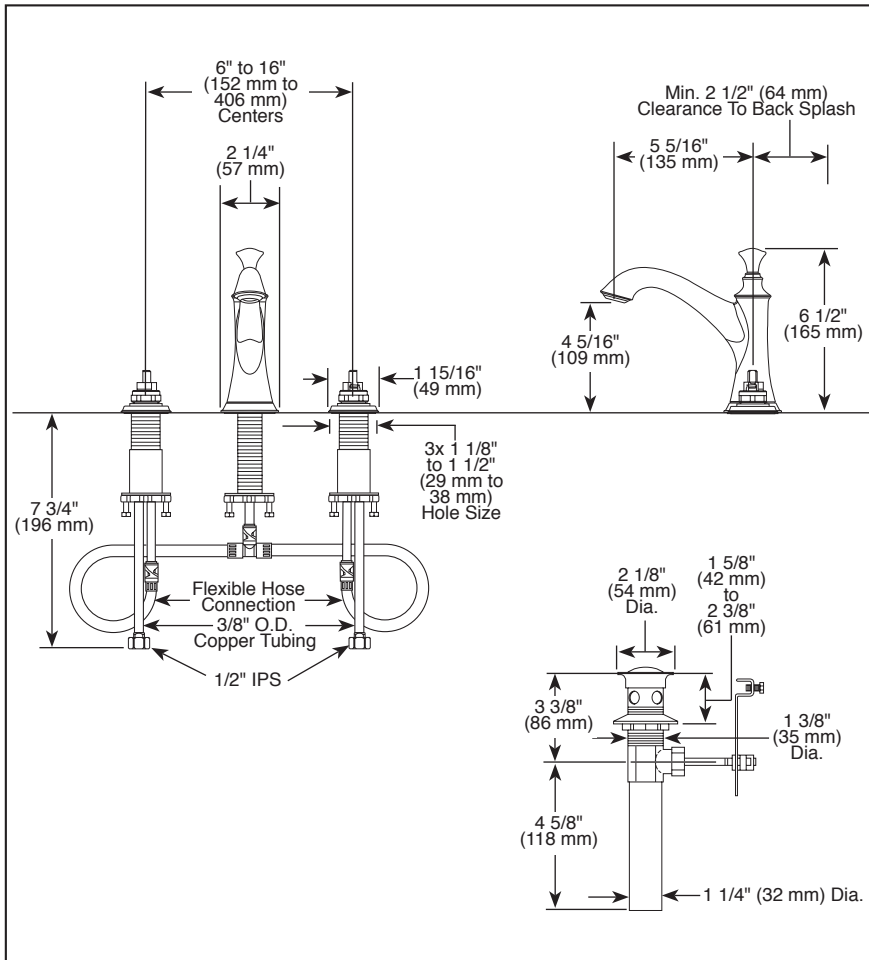

Submitted Model No.: _____

Specific Features: _____

▲ Designate Proper Finish Suffix

BRIZO®

WIDESPREAD LAVATORY FAUCETS

- Baliza® Bath Collection
- Two Handle Widespread Deck Mount

STANDARD SPECIFICATIONS:

- Max. 1.50 gpm @ 60 psi, 5.70 L/min @ 414 kPa
- Max. (ECO models only) 1.20 gpm @ 60 psi, 4.54 L/min @ 414 kPa
- Three hole mount
- LHP - Less Handle Program. See handle options below.
- Control mechanism shall be of the rotating ceramic cylinder type with 90° (1/4 turn) rotation
- Metal drain with pop-up type fitting with plated flange and stopper
- Accommodates up to 3" deck thickness