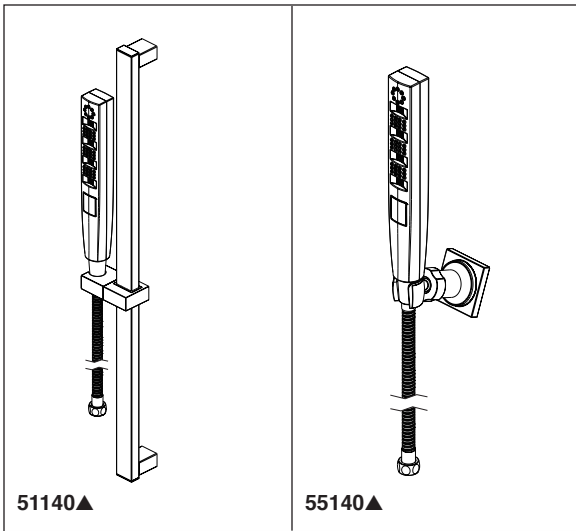

see what Delta can do™

HANDSHOWER

- H2Okinetic Technology® Handshower
- 5-Spray Setting Handshower

FEATURES:

- Touch-Clean® Nozzles

STANDARD SPECIFICATIONS:

- Maximum 1.75 gpm @ 80 psi, 6.6 L/min @ 550 kPa
- Certified dual check valves for backflow protection
- Change spray modes with pushbutton
- Hand held shower with five spray settings - pause is a non-positive shut-off
- 60" - 82" (1524 mm-2083 mm) stretchable metal hose
- 24" (610 mm) wall bar with adjustable slide - 51140 only
- Wall mount bracket for hands-free showering - 55140 only

WARRANTY

- Lifetime limited warranty on parts (other than electronic parts and batteries) and finishes; or, for commercial users, for 5 years from the date of purchase.
- 5 year limited warranty on electronic parts (other than batteries); or for commercial users, for 1 year from the date of purchase. No warranty is provided on batteries.

COMPLIES WITH:

- ASME A112.18.1 / CSA B125.1
- EPA WaterSense®

Submitted Model No.: _____

Specific Features: _____