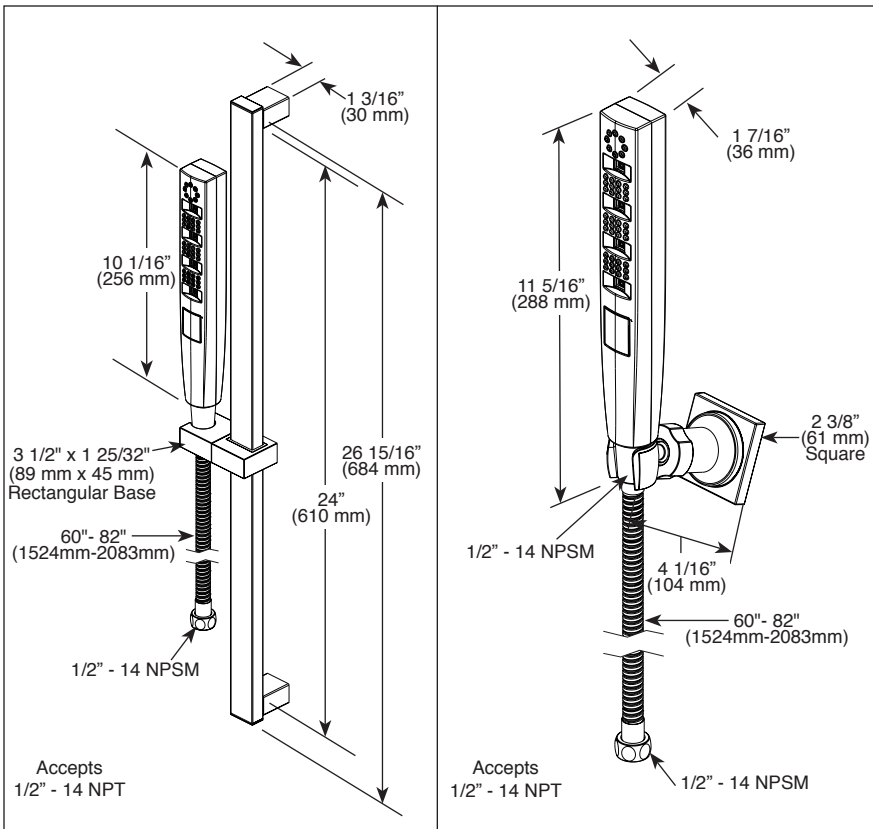

▲ Designate proper finish suffix