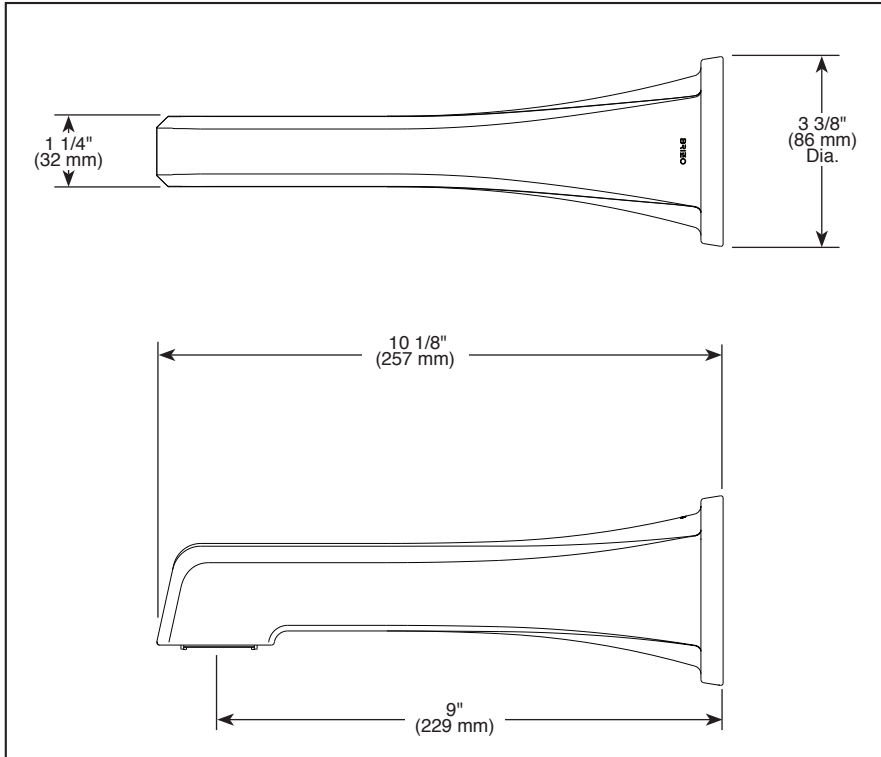

RP92041▲

Submitted Model No.: _____

Specific Features: _____

▲ Designate Proper Finish Suffix

BRIZO®

NON DIVERTER TUB SPOUT

■ Levoir™ Bath Collection

STANDARD SPECIFICATIONS:

- Non-diverter tub spout
- Solid brass construction
- Universal adapter included (RP90472) allows for sweat or slip onto 1/2" CWT or thread onto 1/2" NPT
- Spout features hidden stream straightener
- Tub spout can be installed with shower diverter systems