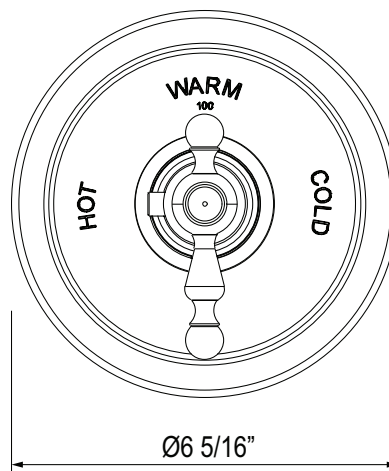

ARCANA THERMOSTATIC TRIM PLATE WITHOUT VOLUME CONTROL

ROHL — Italian Bath Arcana

AC720L/TO (Ornate Metal Lever)

AC720LM/TO (Classic Metal Lever)

AC720OP/TO (Ornate Porcelain Lever)

AC720X/TO (Cross Handle)

FEATURES

- Trim plate, escutcheon and handle to thermostatic valve
- Single handle function for thermostatic control
- Must add volume controls to complete system
- Temperature control includes pre-set safety stops with override
- Brass construction
- Must order 1005N thermostatic rough valve to complete

COLORS/FINISHES

- Polished Chrome
- Polished Nickel
- Satin Nickel
- Italian Brass*
- Tuscan Brass**

WARRANTY

- Limited Lifetime
- *5-year Limited Warranty on Italian Brass
- **No Warranty on Tuscan Brass

X

AC720L