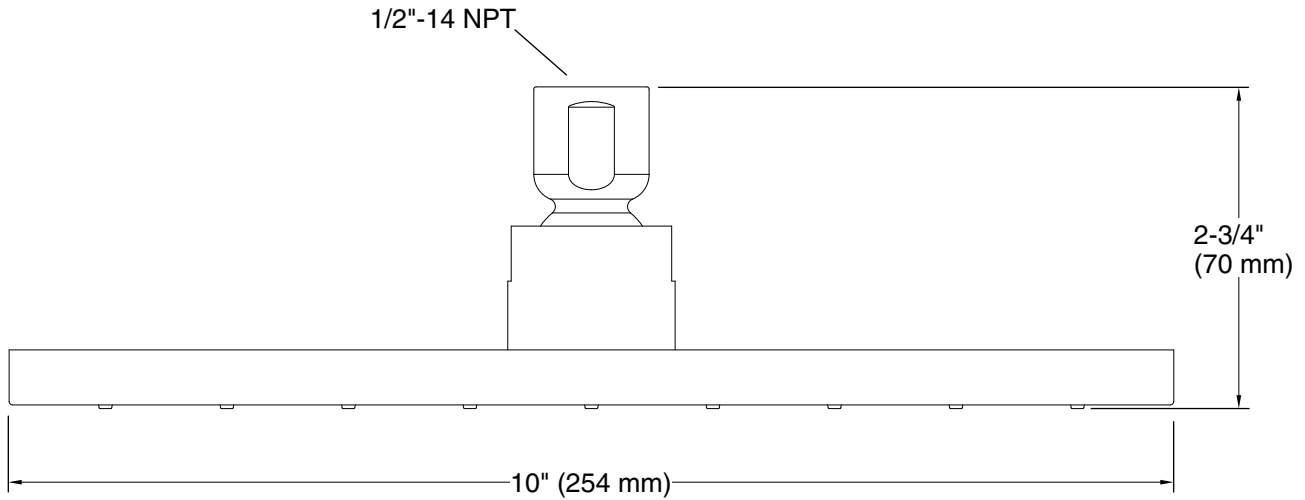

Technical Information

All product dimensions are nominal.

Showerhead/Body Spray:

Rated maximum flow: 2.5 gal/min (9.5 l/min)

Notes

Install this product in accordance with the installation instructions.