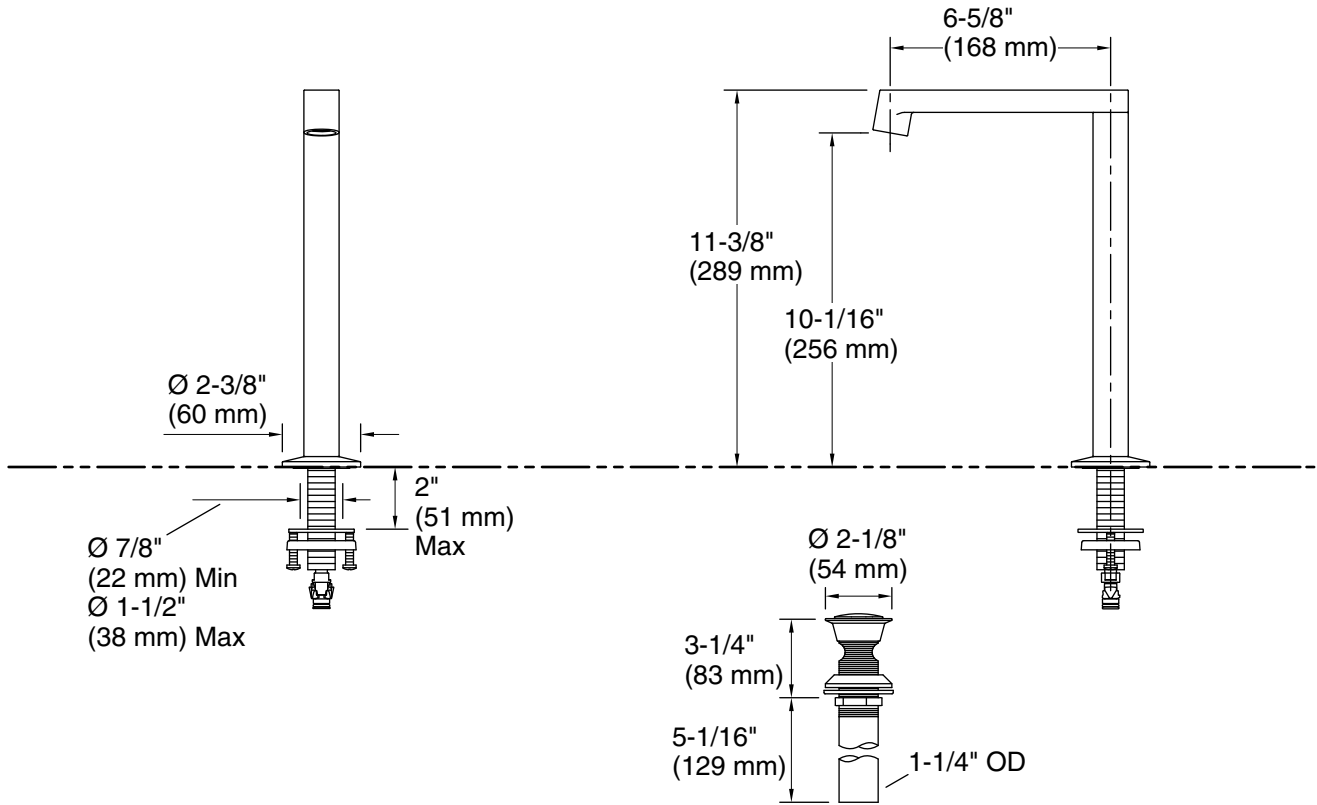

Technical Information

All product dimensions are nominal.

Faucet:

Flow rate: 1.2 gal/min (4.5 l/min)

Pressure: 60 psi (4.1 bar)

Drain included: Yes

Drain with overflow: Yes

Spout:

Spout reach: 6-5/8" (169 mm)

Notes

Install this product according to the installation instructions.