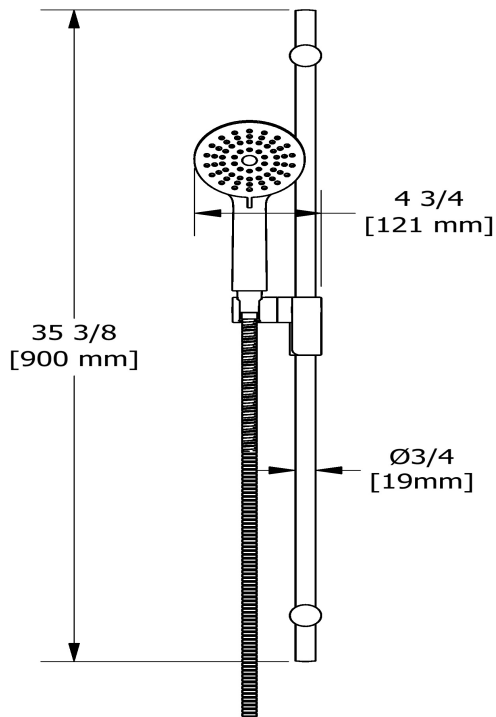

Specifications

Descriptions

- Easy-Glide left cursor
- Scale-free
- 150 cm (59") double interlock flexible hose, swivel and 2 check valves
- Ø19 mm (¾") slide bar
- 4370, 2-jet hand shower

Available colors

- C : Chrome
- BN : Brushed Nickel (PVD)
- PN : Polished Nickel (PVD)

Available flows

- 7.6 L/min, 2.0 gpm (US) 60psi
- 5.69 L/min, 1.5 gpm (US) 60psi (**4861-15**)
- 6.7 L/min, 1.8 gpm (US) 60psi (**4861-WS**) *

EPA certification applicable to the indicated model only

Certifications

- CSA B125.1
- ASME A112.18.1
- CMR248 Approval

Hand shower rail
4861

Sizes, models and finishes may differ from those presented.

Warranty