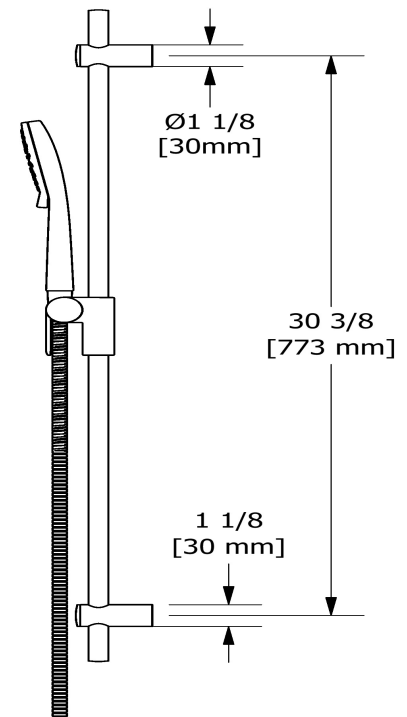

Specifications

Descriptions

- Easy-Glide left cursor
- Scale-free
- 150 cm (59") double interlock flexible hose, swivel and 2 check valves
- Ø19 mm (¾") slide bar
- 4370, 2-jet hand shower

Available colors

- C : Chrome
- BN : Brushed Nickel (PVD)
- PN : Polished Nickel (PVD)

Available flows

- 7.6 L/min, 2.0 gpm (US) 60psi
- 5.69 L/min, 1.5 gpm (US) 60psi (**4861-15**)
- 6.7 L/min, 1.8 gpm (US) 60psi (**4861-WS**) *

EPA certification applicable to the indicated model only

Certifications

- CSA B125.1
- ASME A112.18.1
- CMR248 Approval

Hand shower rail
4861

Sizes, models and finishes may differ from those presented.

Warranty