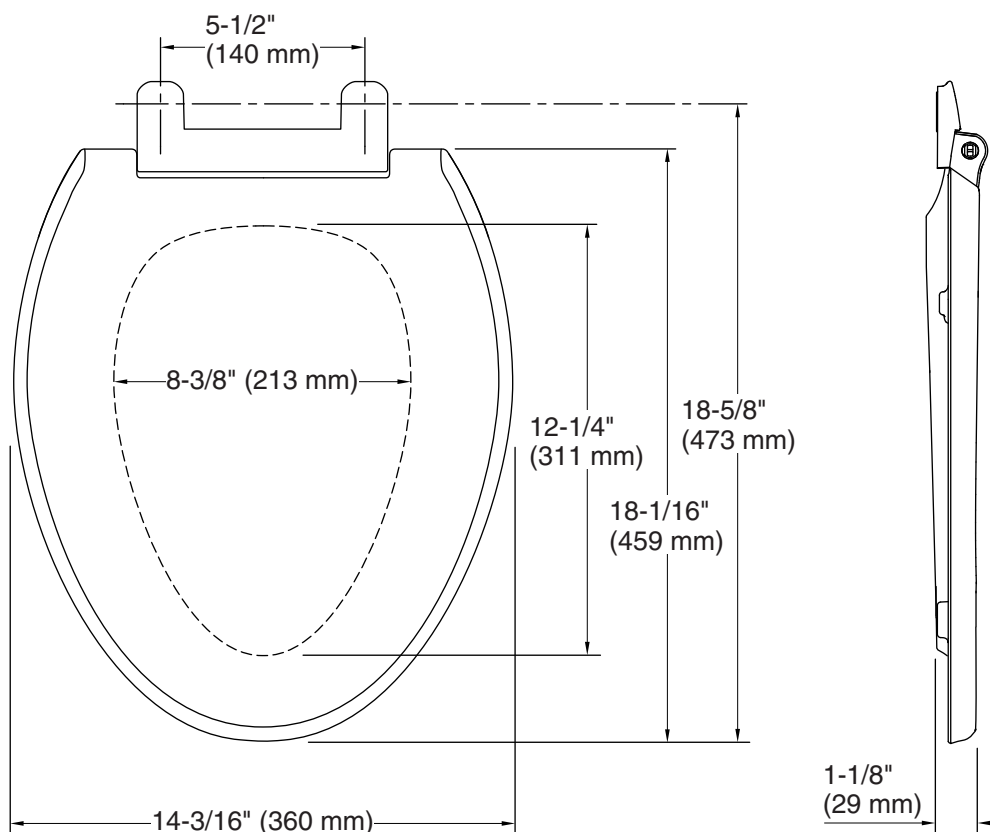

### Technical Information

All product dimensions are nominal.

Seat shape type: Elongated  
Seat front type: Closed-front  
Seat-mounting holes: 5-1/2" (140 mm)