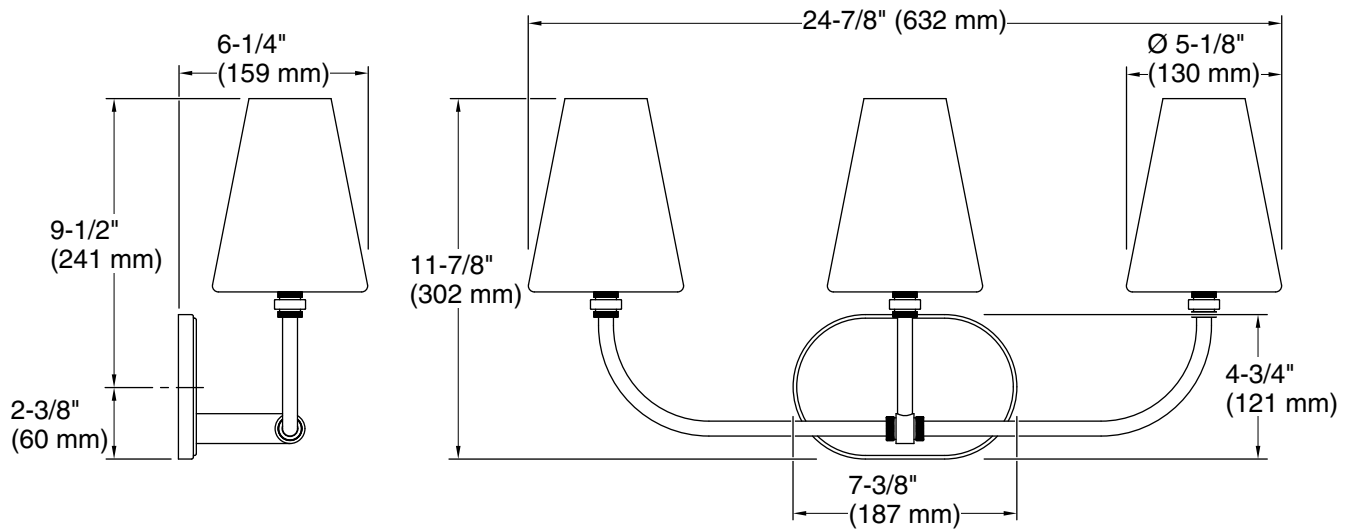

Required Electrical Service

One circuit required.

120 V, 1 A, 60 Hz

Technical Information

All product dimensions are nominal.

Material: Steel, Glass, Aluminum

Number of Lights: 3

Lighting Type: Socket-based

Socket Type: E-12 Candelabra

Number of Shades: 3

Shade Type: Frosted Glass

Hanging Type: Non-hanging

Notes

Install this product according to the installation instructions.