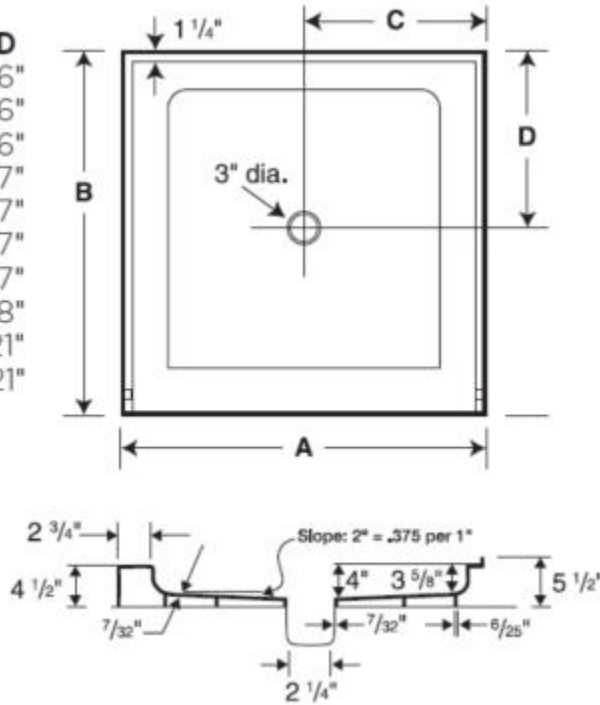

SS-3448 34 x 48 Swanstone Alcove Shower Pan

Model number:

SF03448MD.218

Dimensions:

Installation:

Material: Swanstone

Standard Features:

- Reinforced solid surface means color and texture run all the way through and cannot wear away.
- Will not mold or mildew, no grout to clean.
- Coordinates with Swanstone shower and bath systems.
- Pebbled, slip-resistant surface.

Certifications

SWAN products adhere to one or more of the following certifications:

SS-3448 34 x 48 Swanstone Alcove Shower Pan

Model number:

SF03448MD.218

Dimensions:

Model	A	B	C	D
SS-3232	32"	32"	16"	16"
SS-3248	48"	32"	24"	16"
SS-3260	60"	32"	30"	16"
SS-3442	42"	34"	21"	17"
SS-3448	48"	34"	24"	17"
SS-3454	54"	34"	27"	17"
SS-3460	60"	34"	30"	17"
SS-3636	36"	36"	18"	18"
SS-4236	36"	42"	18"	21"
SS-4242	42"	42"	21"	21"

Installation:

Material: Swanstone

Weight

39 lbs - 17 3/4 kg

Shape

Rectangular

Drain location:

Center