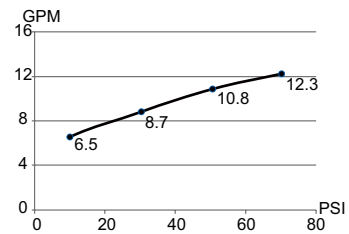

Standards & Certifications

Flow Rate