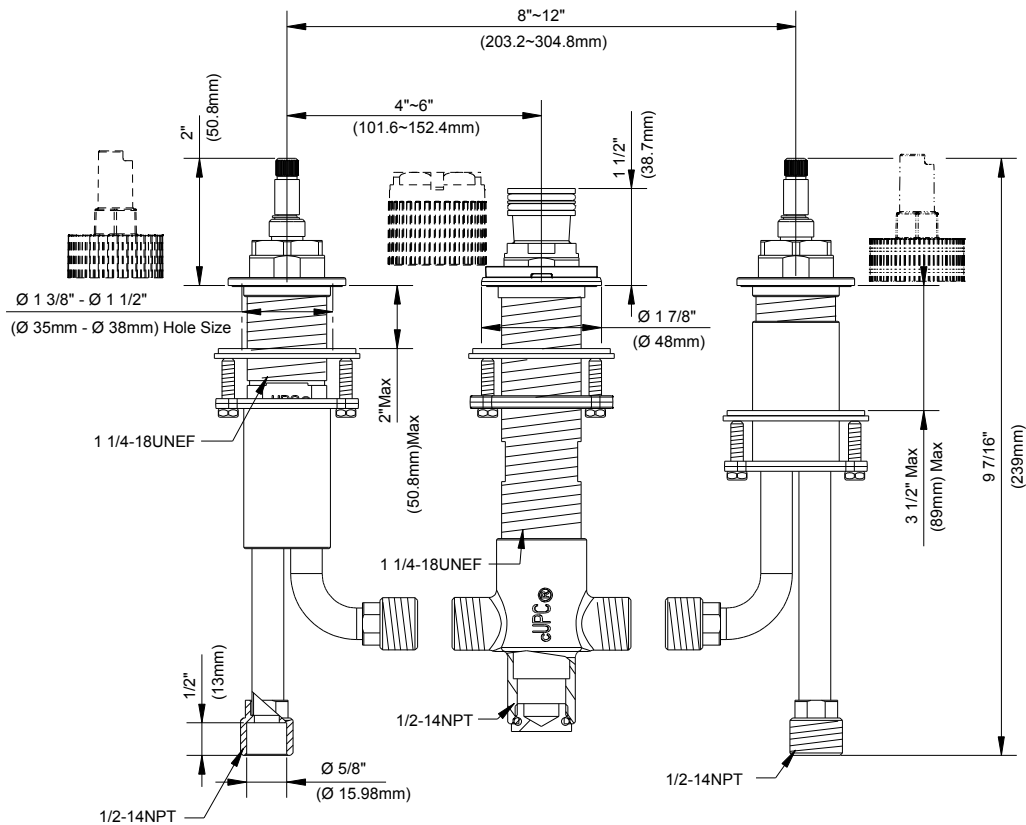

Standards & Certifications

Flow Rate