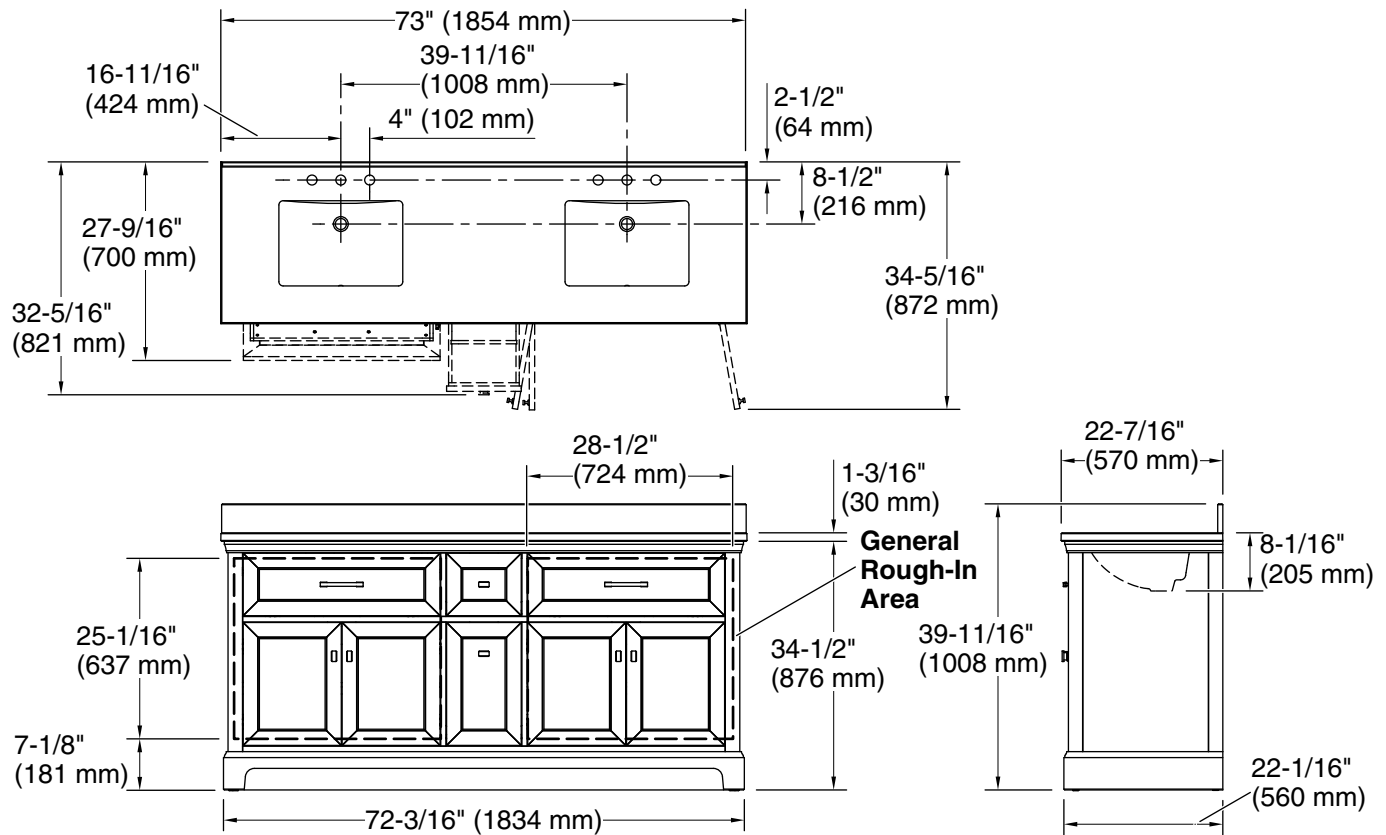

### Features

- Set includes cabinet, precut quartz vanity top, backsplash, sinks, cabinet hardware
- Convenient tilt-down drawer under each basin for storing smaller, frequently-used items
- Four full-extension 17" (432 mm) drawers with soft-close side-mount slides
- Three-way adjustable slow-close door hinges for easy cabinet access
- 20" (508 mm) cabinet interior provides ample storage space
- Finish-matched cabinet interior offers generous clearance for plumbing
- Vanity top has 8" (203 mm) widespread faucet holes; requires deck-mount faucets (sold separately)
- Brushed Nickel hardware included on White vanities, Brushed Brass hardware on Dark Warm Grey and Tidal Blue vanities, and Matte Black hardware on Light Oak vanities.

### Technical Information

All product dimensions are nominal.