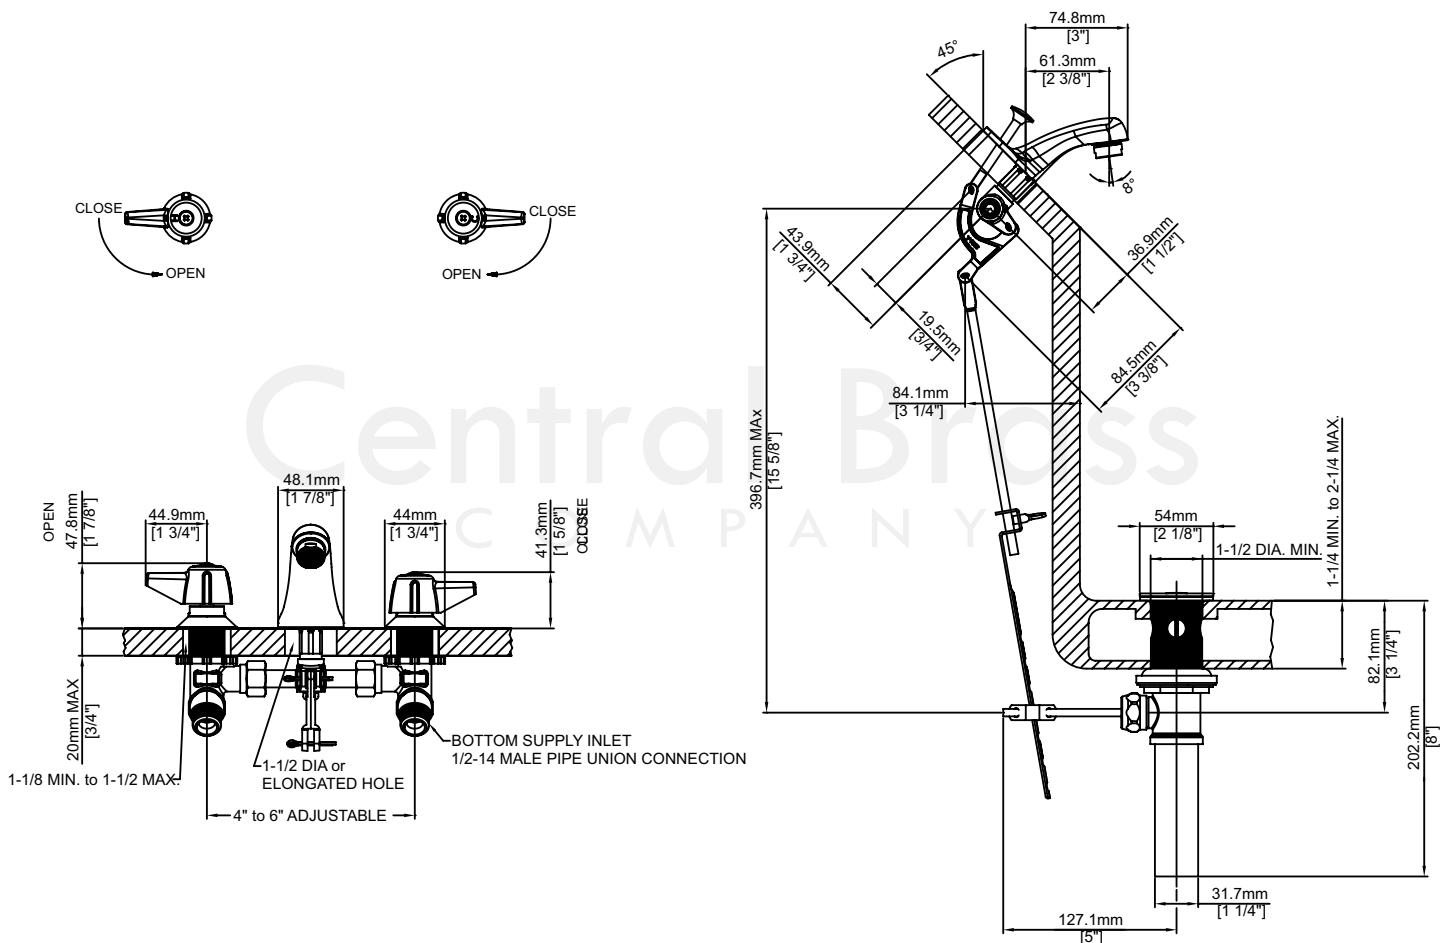

Model# 1178-DA

Two Handle Slant Back Lavatory Faucet

FEATURES & SPECIFICATIONS

- Canopy Handles
- 45-Degree Slant Back Spout
- Replaceable Seats
- 3-Hole 4" to 6" Installation
- Brass Pop-Up Drain Assembly 1.5 GPM Flow Rate
- 1.5 GPM Flow Rate

Model# 1178-DA

Two Handle Slant Back Lavatory Faucet

1178-DA/REV. 11 2016

Product Specifications subject to change without notice