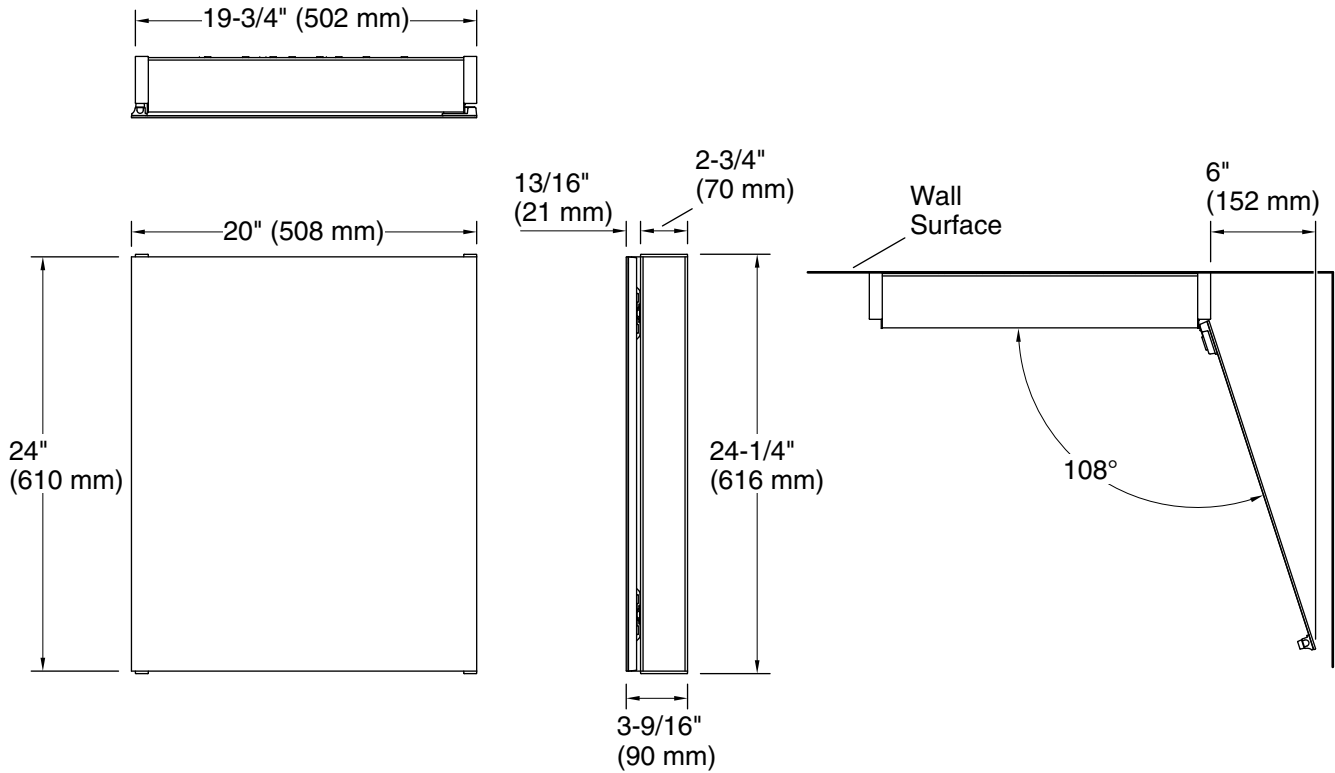

Features

- Innovative staggered shelf layout fits tall and short items.
- Deep shelves hold large containers.
- Low-profile design hugs the wall for a clean look.
- Mirror-front door with reflective mirrored interior.
- Three fixed shelves.
- Two-way adjustable hinges with 108-degree opening capability for easy cabinet access.

Material

- Rust-free aluminum.

Installation

- Easy surface-mount installation—no wall cutting.
- Reversible: install as left- or right-hinge swing.
- Includes mounting hardware.
- Includes two reversible side panel kits (White and Grey) to match your decor.

Technical Information

All product dimensions are nominal.

Vanity type: Wall-mount

Notes

Install this product according to the installation instructions.

When determining the height of the cabinet, ensure the mirrored door will clear all obstacles (such as a faucet). A minimum distance of 3" (76 mm) is required.