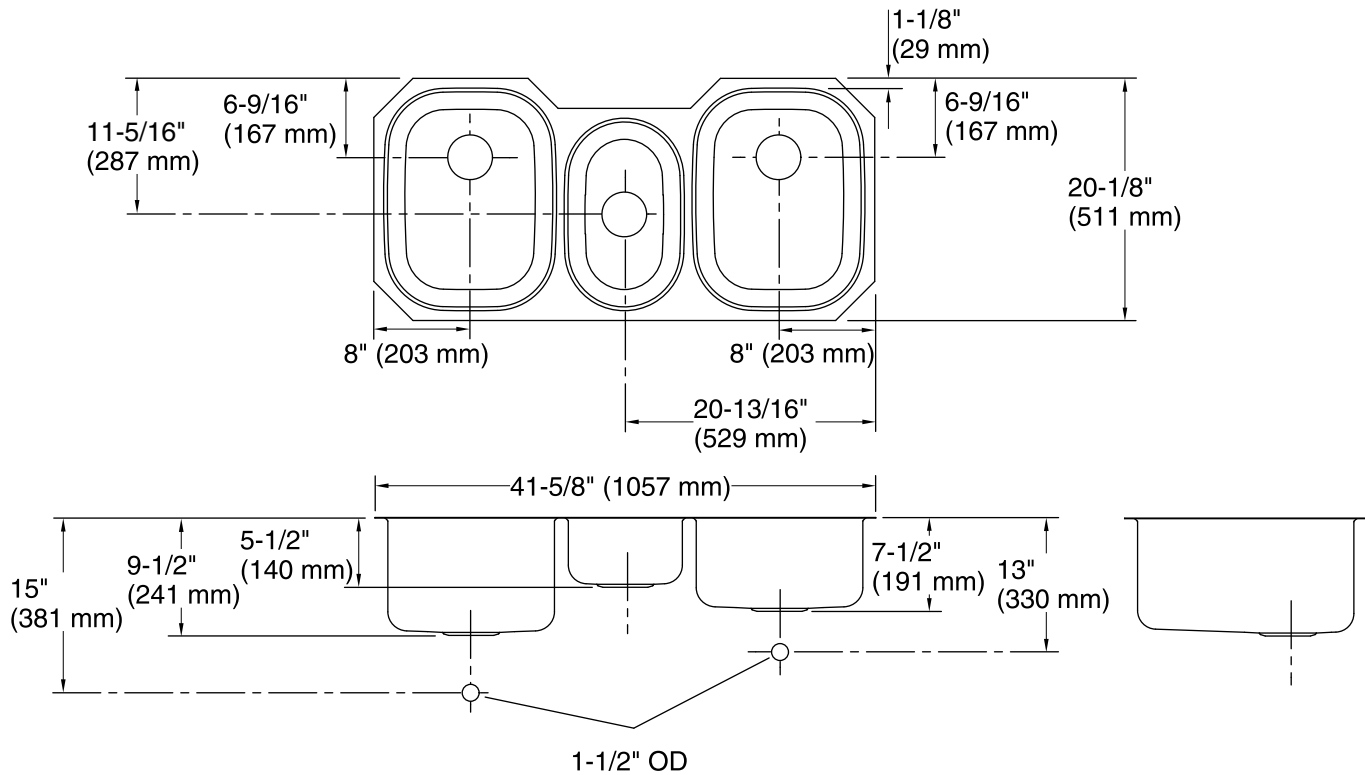

Undertone®

Under-mount Kitchen Sink

K-3166

Features

- 45-inch minimum base cabinet width.
- 18-gauge stainless steel.
- Under-mount.
- Rounded bowls.
- Triple compartment.
- 9-1/2" (241 mm) deep left bowl, 7-1/2" (191 mm) deep right bowl and 5-1/2" (140 mm) deep center bowl.
- SilentShield® sound-absorption technology offers quieter performance.
- 41-5/8" (1057 mm) x 20-1/8" (511 mm)
- Strainer not included.

See website for detailed warranty information.

Technical Information

All product dimensions are nominal.

Bowl configuration:	Two equal bowls and center bowl
Installation:	Under-mount
Bowl area (Left):	Length: 14" (356 mm) Width: 18" (457 mm) Bowl depth: 9-1/2" (241 mm)
Bowl area (Center):	Length: 9" (229 mm) Width: 15" (381 mm) Bowl depth: 5-1/2" (140 mm)
Bowl area (Right):	Length: 14" (356 mm) Width: 18" (457 mm) Bowl depth: 7-1/2" (191 mm)
Drain hole:	3-5/8" (92 mm)
Template:	1047579-7, required, included