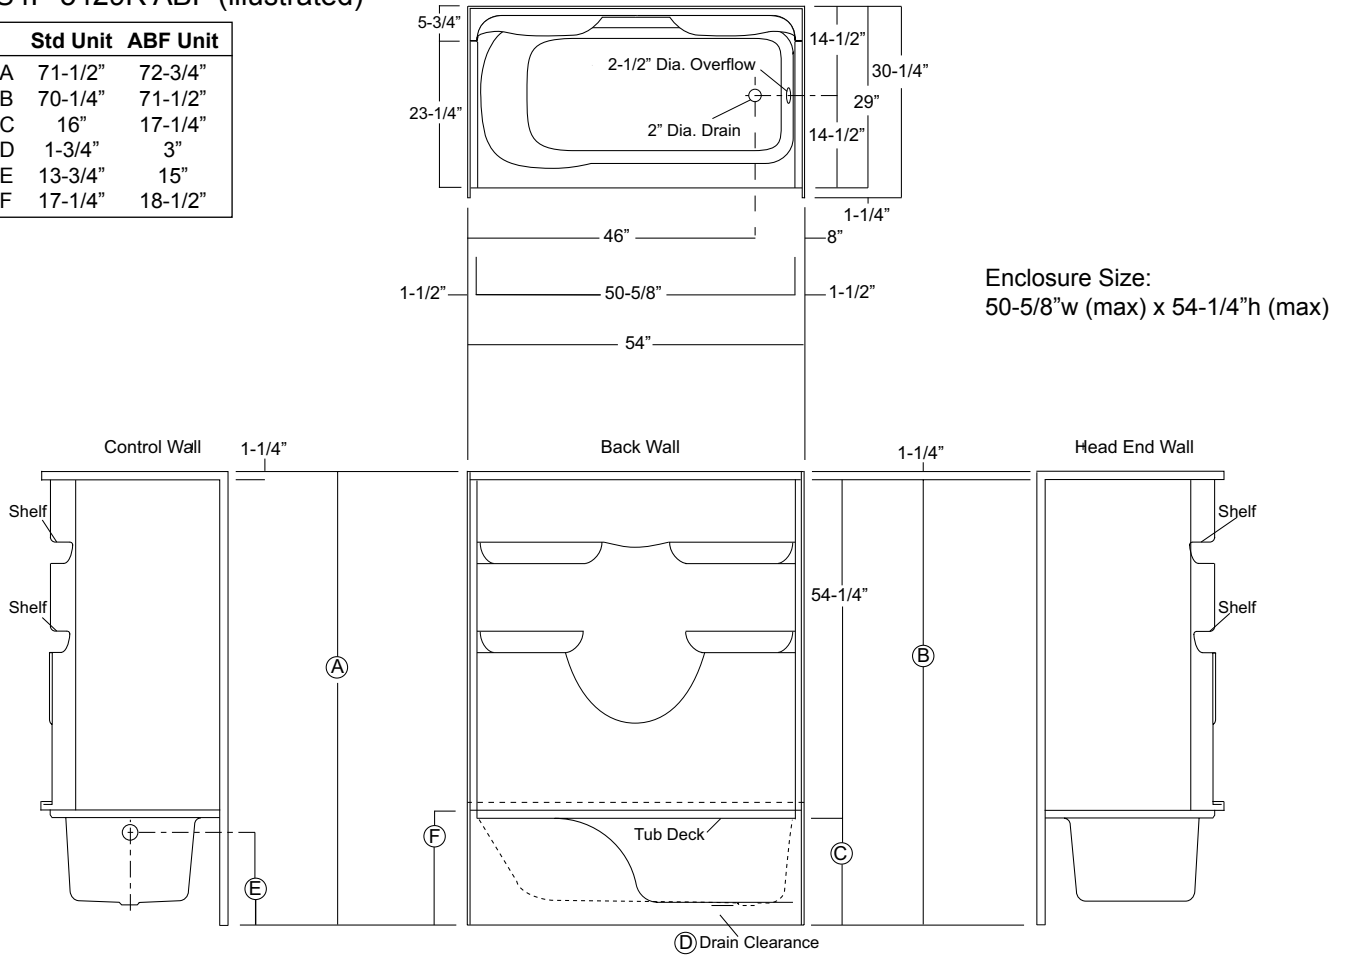

Order No.: TS4P-5429R (RH drain / 16" apron)
TS4P-5429L (LH drain / 16" apron)

Order No.: TS4P-5429R ABF (RH drain / 17-1/4" apron)
TS4P-5429L ABF (LH drain / 17-1/4" apron)

54" x 29", 4-piece gelcoated fiberglass tub/shower with 'QuikClic', front installation, 16" apron (1-3/4" drain clearance) multi-level back wall shelves, and drain on end indicated.

TS4P-5429R ABF (illustrated)

	Std Unit	ABF Unit
A	71-1/2"	72-3/4"
B	70-1/4"	71-1/2"
C	16"	17-1/4"
D	1-3/4"	3"
E	13-3/4"	15"
F	17-1/4"	18-1/2"

Sump Dimen: 44-1/2" long x 20" wide x 13-1/8" deep
Sump Capacity: 34 gal. (unoccupied - to overflow)
Whirlpool Operating: NA