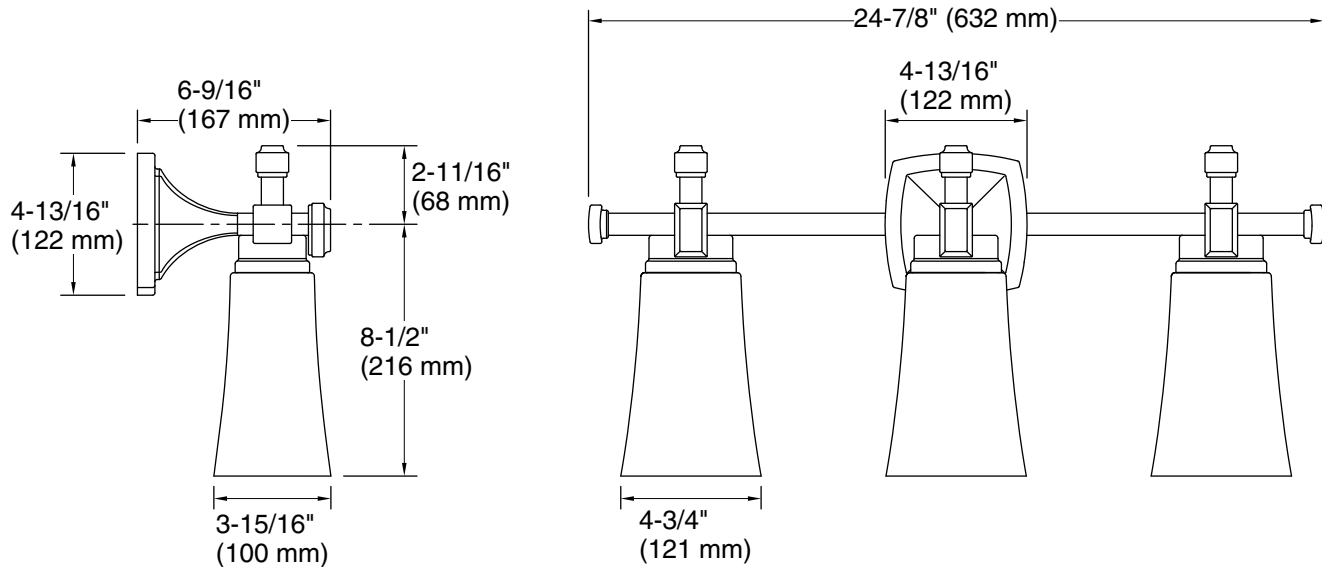

Required Electrical Service

One circuit required.

120 V, 1.5 A, 60 Hz

Technical Information

All product dimensions are nominal.

Material: Steel, Aluminum, Zinc, Glass

Number of Lights: 3

Lighting Type: Socket-based

Socket Type: E-26 Medium

Number of Shades: 3

Shade Type: Glass - clear

Hanging Type: Non-hanging