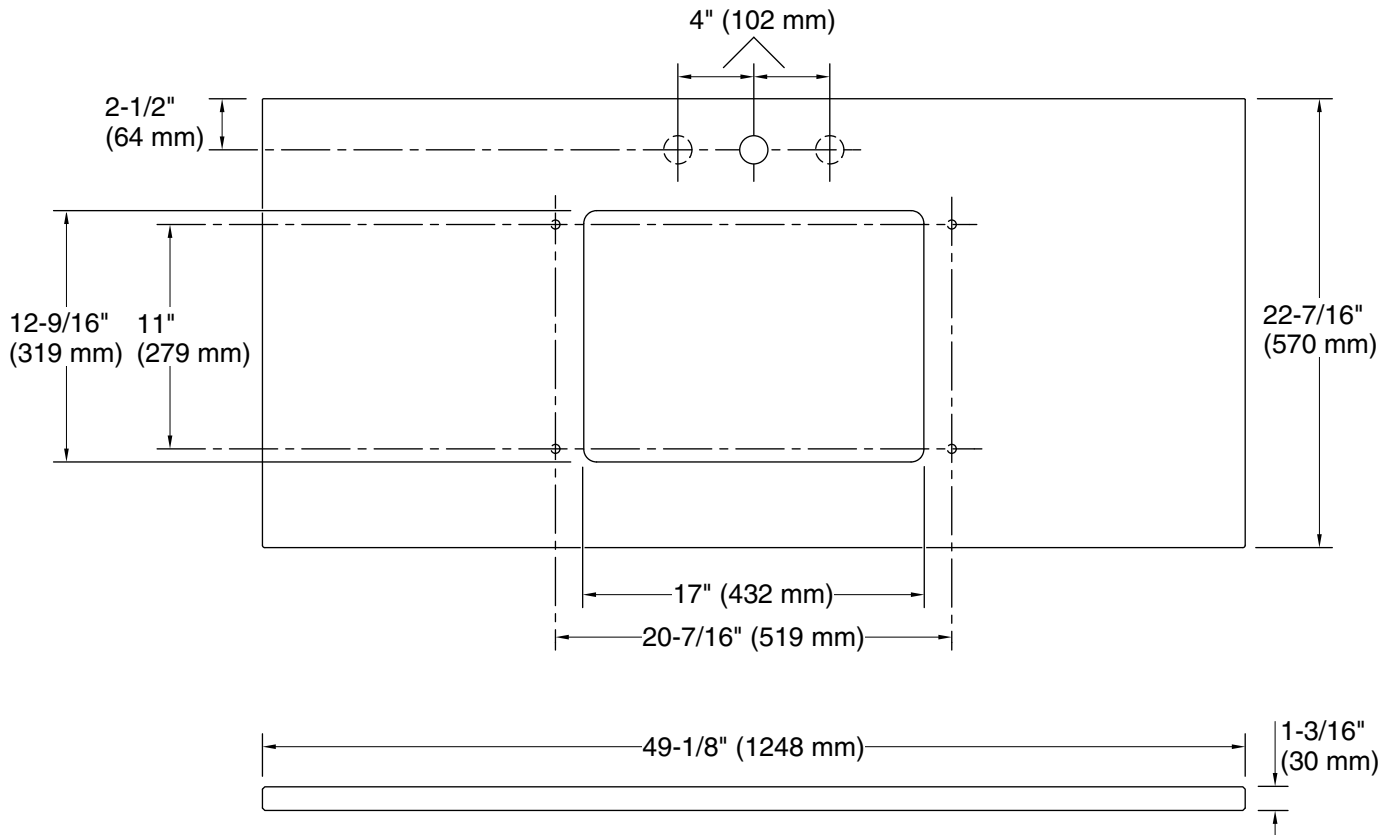

## Installation

- Vanity top
- Single faucet hole with pilot holes for optional 8" (203 mm) widespread faucet configuration

## Technical Information

All product dimensions are nominal.

Number of deck 1  
holes: