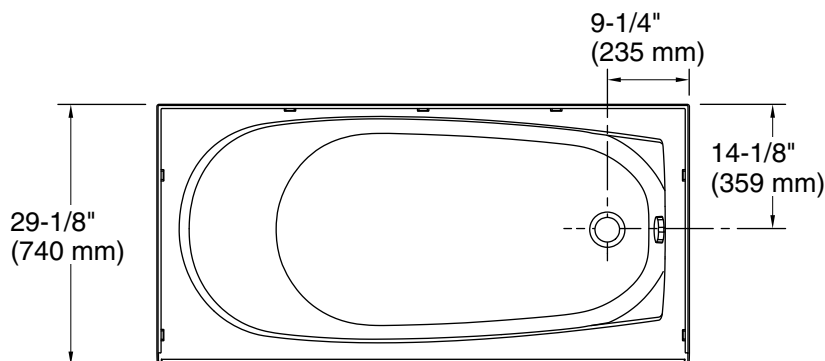

No change in measurements if connected with drain illustrated. (K-7213)