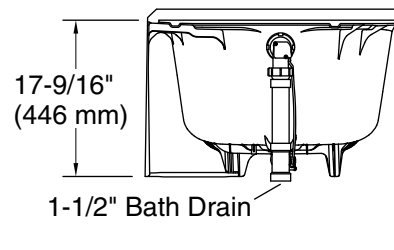

Performa™ 2

60" x 29" Vikrell bath, right above-floor drain
71341122

Features

- Durable high-gloss finish
- 17-1/4" (438 mm) bath depth (floor to top of threshold)
- Integral apron creates a clean, finished look
- Innovative 1/2" (12.7 mm) step flange provides superior water containment for installation with tile or Vikrell wall sets
- Complements traditional and contemporary bathroom designs
- Compatible with 7134 Series Performa 2 wall sets

Kohler Co. reserves the right to make revisions without notice to product specifications.

For the most current Specification Sheet, go to www.sterlingplumbing.com.

5-5-2023 05:40 - US/CA/LM/MX

No change in measurements if connected with drain illustrated. (K-7213)

Integral Flange Detail

Technical Information

All product dimensions are nominal.

Installation:	Three-wall alcove
Drain location:	Right
Weight:	47 lbs (21.3 kg)
Water depth:	10-1/4" (260 mm)
Water capacity:	35 gal (132.5 L)
Minimum flat for door:	1-3/4" (44 mm)