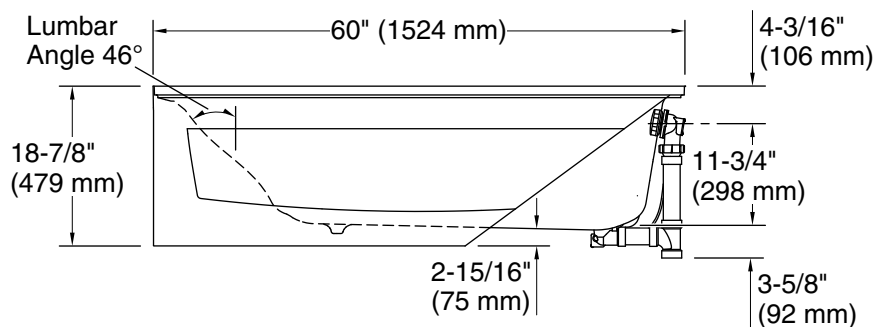

Integral Flange Detail

Technical Information

All product dimensions are nominal.

Installation:	Three-wall alcove
Drain location:	Right
Weight:	47 lbs (21.3 kg)
Water depth:	10-1/4" (260 mm)
Water capacity:	35 gal (132.5 L)
Minimum flat for door:	1-3/4" (44 mm)