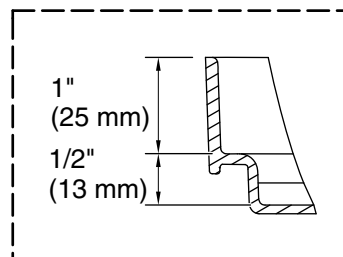

Integral Flange Detail

Technical Information

All product dimensions are nominal.

Installation:	Three-wall alcove
Drain location:	Right
Weight:	47 lbs (21.3 kg)
Water depth:	10-1/4" (260 mm)
Water capacity:	35 gal (132.5 L)
Minimum flat for door:	1-3/4" (44 mm)