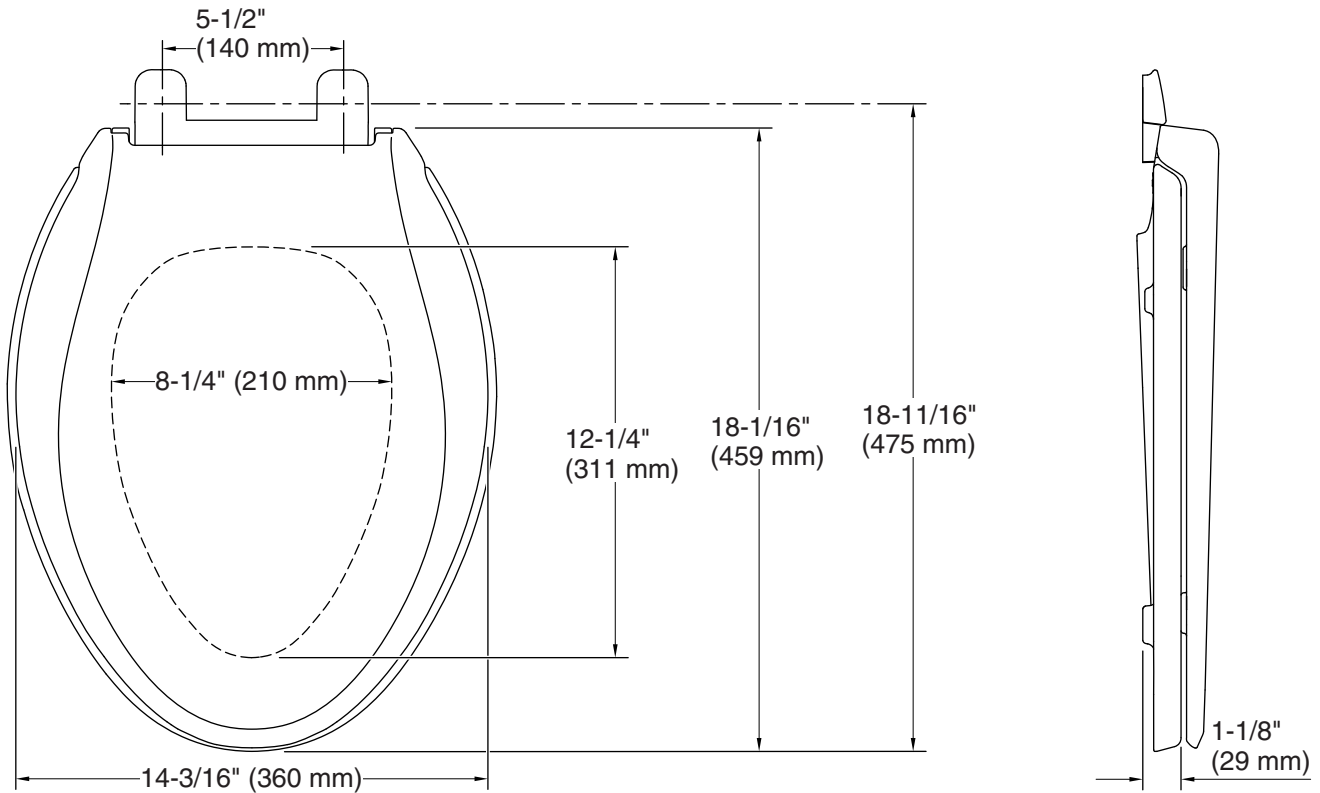

58

7

Cachet® ReadyLatch® Quiet-Close™
Elongated toilet seat
K-4636-RL

Technical Information

All product dimensions are nominal.

- Seat shape type: Elongated
- Seat front type: Closed-front
- Seat-mounting holes: 5-1/2" (140 mm)