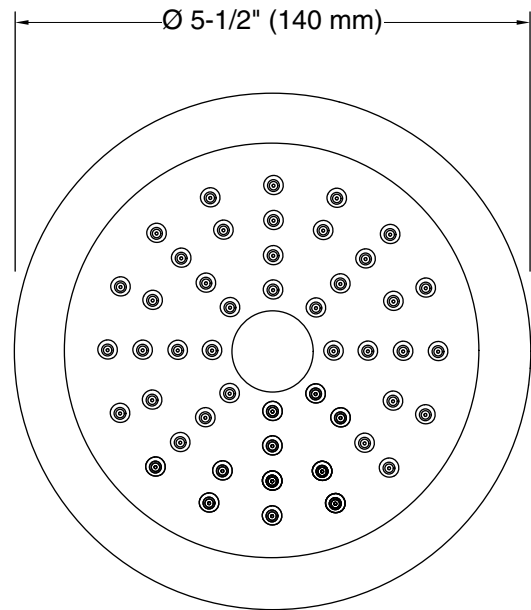

### Features

- Single-function showerhead with 5-1/2" (140 mm) diameter sprayface
- Five-layer filtration system reduces scale buildup in your shower and includes an activated charcoal filter to reduce impurities such as chlorine and heavy metals
- Recommend replacing filter every six months for optimum performance
- Integrated dial tracks suggested filter replacement date
- Filter easily slides out with a 30° turn of the sprayface
- Optimized sprayface minimizes wasteful overspray and increases cleaning and hair-rinsing performance
- Full coverage spray produces an encompassing spray ideal for everyday use
- MasterClean™ sprayface features an easy-to-clean surface that withstands mineral buildup and maximizes spray performance
- 1.75 gpm (6.6 lpm) maximum flow rate at 45 psi (3.1 bar)
- Box includes: Showerhead, one filter, wrench, sealant tape
- K-33632 replacement filters available (sold separately)

### Installation

- 1/2 -14 NPT connection
- Shower arm and flange sold separately

### Technical Information

All product dimensions are nominal.