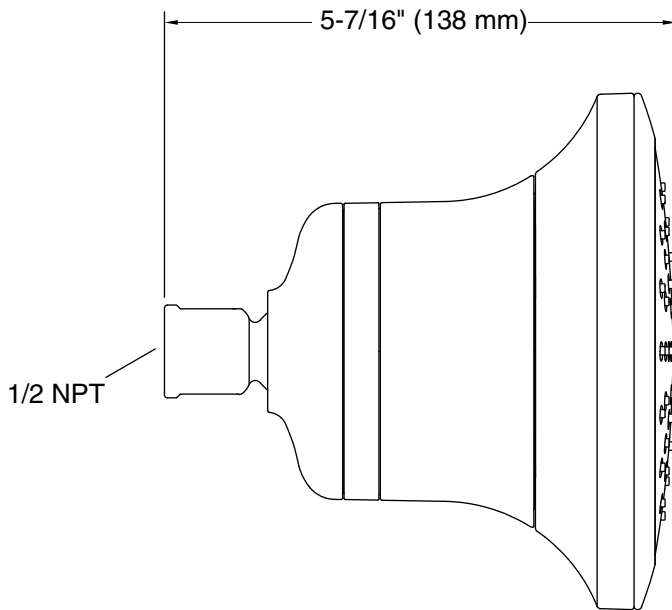

### Features

- Single-function showerhead with 5-1/2" (140 mm) diameter sprayface
- Five-layer filtration system reduces scale buildup in your shower and includes an activated charcoal filter to reduce impurities such as chlorine and heavy metals
- Recommend replacing filter every six months for optimum performance
- Integrated dial tracks suggested filter replacement date
- Filter easily slides out with a 30° turn of the sprayface
- Optimized sprayface minimizes wasteful overspray and increases cleaning and hair-rinsing performance
- Full coverage spray produces an encompassing spray ideal for everyday use
- MasterClean™ sprayface features an easy-to-clean surface that withstands mineral buildup and maximizes spray performance
- 1.75 gpm (6.6 lpm) maximum flow rate at 45 psi (3.1 bar)
- Box includes: Showerhead, one filter, wrench, sealant tape
- K-33632 replacement filters available (sold separately)

### Installation

- 1/2 -14 NPT connection
- Shower arm and flange sold separately

### Technical Information

All product dimensions are nominal.