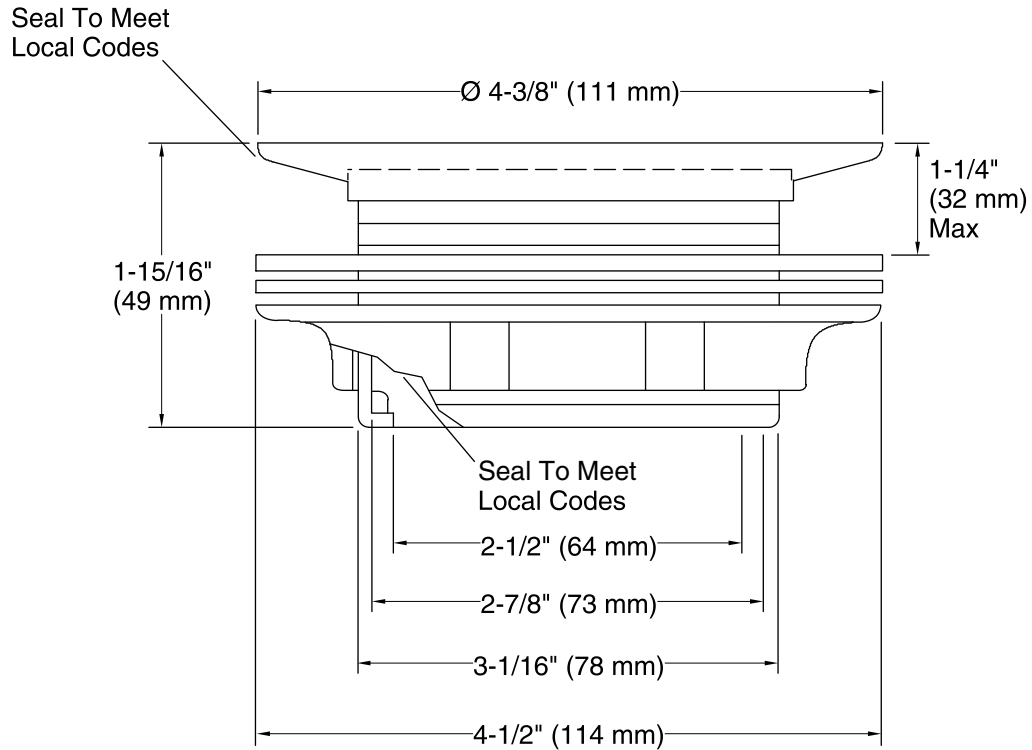

Features

- Round, perforated strainer shower drain.
- For use with 2" metal or plastic pipe, includes 2" plastic pipe gasket/bushing.
- For acrylic, fiberglass, Cast Iron or Vikrell shower receptors.

Material

Technical Information

All product dimensions are nominal.

Notes

Install this product according to the installation guide.