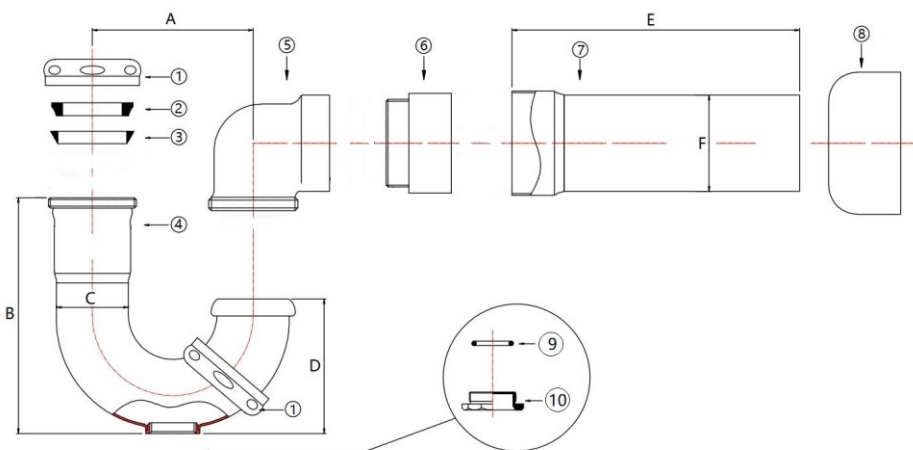

Features:

- 1-1/2" x 1-1/4"
- Brass P-Trap With Cleanout
- 17GA, Chrome Plated
- Ground Joint
- Schedule 40 PVC Adapter
- Brass Nuts and Metal Flange
- Includes Cover Tube and Blue TPE Washers

Model Numbers:

All dimensions in inches

Part#	Desc.	Dimensions					
		A	B	C	D	E	F
4PRO112.114CPPTRAP	1-1/2" x 1-1/4" Sink Trap	3.35	4.70	1.50	2.65	6.00	2.00

No.	Part	QTY	Material
1	Slip Nut	2	Brass
2	1-1/2"x1-1/4" Slip Washer	1	Blue TPE
3	1-1/2" Slip Washer	1	Blue TPE
4	J Bend	1	Brass
5	90° Elbow	1	Brass
6	Adapter	1	PVC
7	Cover Tube	1	Brass
8	Flange	1	Metal
9	O-ring	1	Rubber
10	Cleanout Plug	1	Brass