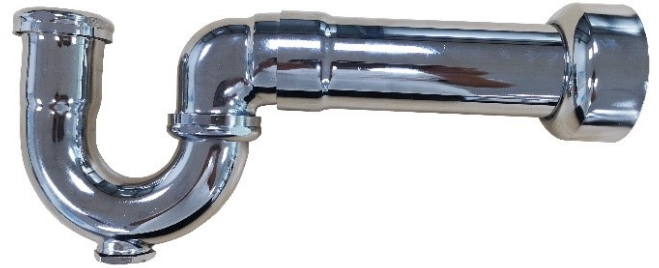

Features:

- 1-1/2" x 1-1/4"
- Brass P-Trap With Cleanout
- 17GA, Chrome Plated
- Ground Joint
- Schedule 40 PVC Adapter
- Brass Nuts and Metal Flange
- Includes Cover Tube and Blue TPE Washers

Model Numbers:

All dimensions in inches

Part#	Desc.	Dimensions					
		A	B	C	D	E	F
4PRO112.114CPPTRAP	1-1/2" x 1-1/4" Sink Trap	3.35	4.70	1.50	2.65	6.00	2.00

No.	Part	QTY	Material
1	Slip Nut	2	Brass
2	1-1/2"x1-1/4" Slip Washer	1	Blue TPE
3	1-1/2" Slip Washer	1	Blue TPE
4	J Bend	1	Brass
5	90° Elbow	1	Brass
6	Adapter	1	PVC
7	Cover Tube	1	Brass
8	Flange	1	Metal
9	O-ring	1	Rubber
10	Cleanout Plug	1	Brass