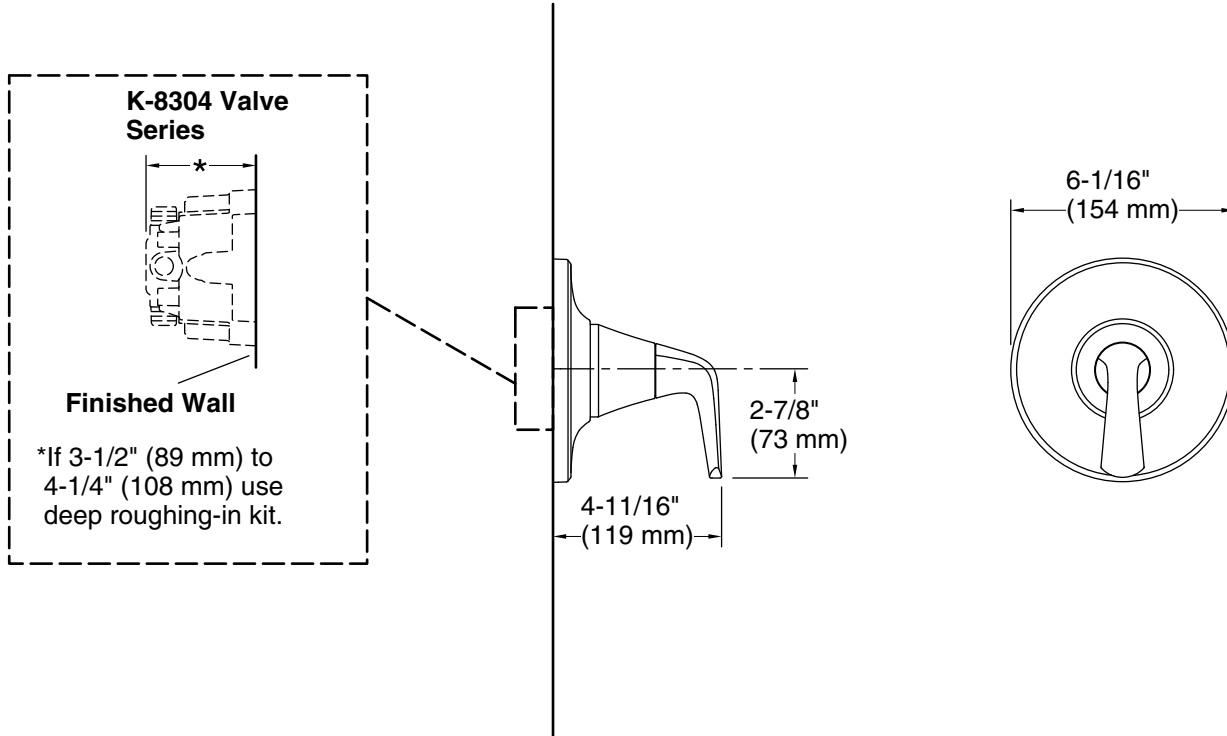

**Installation**

- Trim only; requires valve to complete installation (sold separately)

**ADA** **CSA B651** **OBC**

**Codes/Standards**

ASME A112.18.1/CSA B125.1  
ADA  
ICC/ANSI A117.1  
CSA B651  
OBC

**STERLING® Faucet Lifetime Limited Warranty**

**Technical Information**

All product dimensions are nominal.

**Spout:**

**Notes**

Install this product according to the installation guide.

NOTICE: Risk of product damage. Long screws, for installing trim, can damage the K-2971-KS valve. Consult the trim installation guide to verify if the thin wall installation kit (88526) is needed.