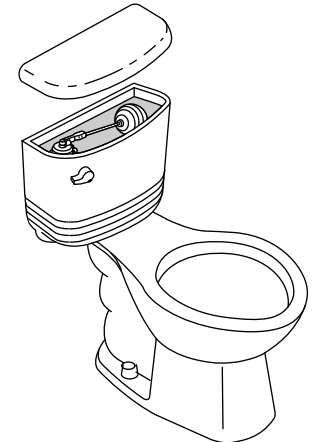

Model 402522-U

Colors/Finishes

- 0: White
- Other: Refer to Price Book for additional colors/finishes

Specified Model

Model	Description	Included tank	Included bowl	Colors/Finishes	
402502, 402502-U	Round toilet combination	404522, 404522-U	403015	☐ 0	☐ Other _____
402512, 402512-U	10" (254 mm) toilet combination	404522, 404522-U	404210	☐ 0	☐ Other _____
402522, 402522-U	Elongated toilet combination	404522, 404522-U	403215	☐ 0	☐ Other _____
402532	ADA toilet combination	404522, 40452-2U	403315	☐ 0	☐ Other _____

Recommended Accessories			
K-4650	Lustra™ elongated open-front toilet seat – for Accessibility compliance (model 402532 only)	☐ 0	☐ Other _____
K-4650-A	Lustra™ elongated open-front toilet seat with anti-microbial agent – for Accessibility compliance (model 402532 only)	☐ 0	☐ Other _____