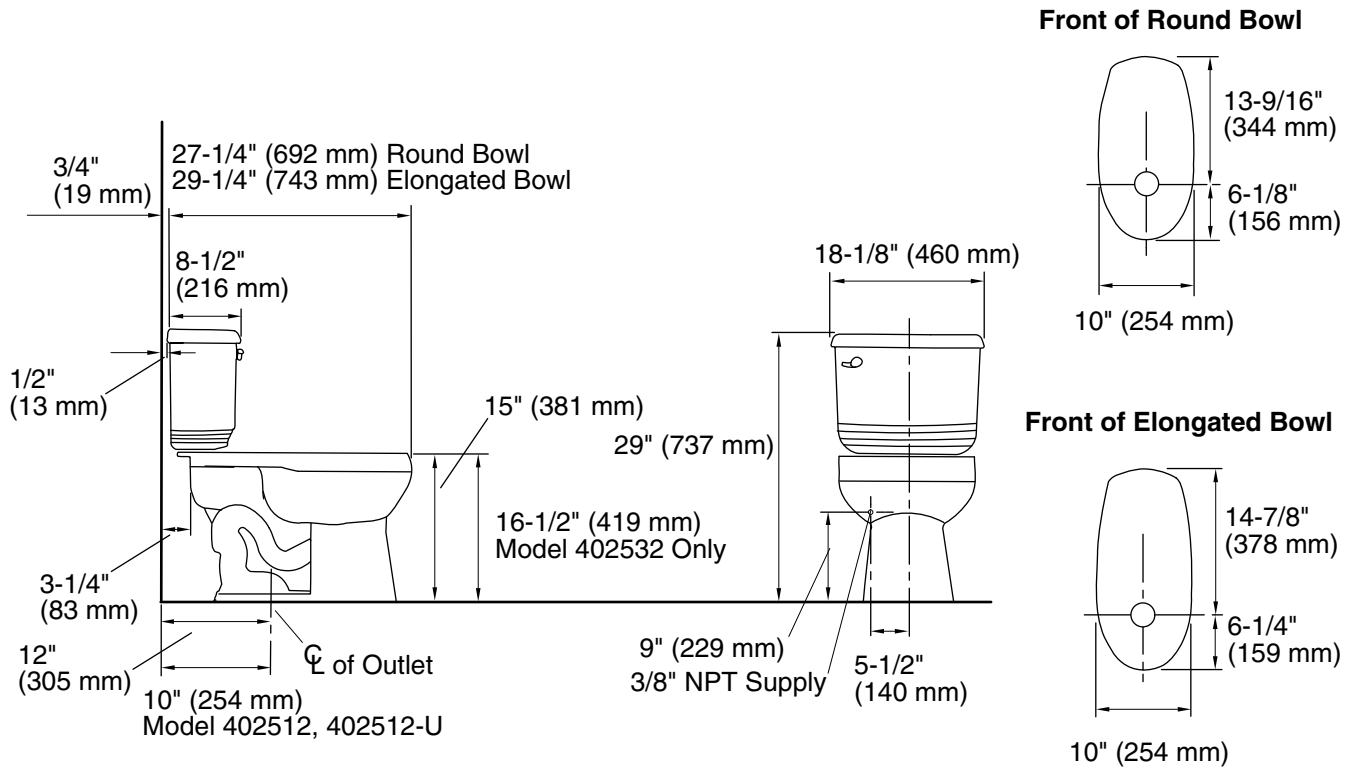

## Features

- Vitreous china
- 5-year limited warranty
- Three-bolt, quick-connect installation system
- Less seat and supply
- 10" (254 mm) or 12" (305 mm) rough-in
- 2" (51 mm) glazed trapway
- ADA bowl also available - model 402532 only
- 8" (203 mm) x 9" (229 mm) water area
- 1.6 gpf (6 lpf)
- Insulated tank liner (402502-U, 402512-U and 402522-U)
- 27-1/4" (692 mm) x 18-1/8" (460 mm) x 29" (737 mm) [Round bowl]
- 29-1/4" (743 mm) x 18-1/8" (460 mm) x 29" (737 mm) [Elongated bowl]

## Specified Model

Model	Description	Included tank	Included bowl	Colors/Finishes	
402502, 402502-U	Round toilet combination	404522, 404522-U	403015	<input type="checkbox"/> 0	<input type="checkbox"/> Other _____
402512, 402512-U	10" (254 mm) toilet combination	404522, 404522-U	404210	<input type="checkbox"/> 0	<input type="checkbox"/> Other _____
402522, 402522-U	Elongated toilet combination	404522, 404522-U	403215	<input type="checkbox"/> 0	<input type="checkbox"/> Other _____
402532	ADA toilet combination	404522, 40452-2U	403315	<input type="checkbox"/> 0	<input type="checkbox"/> Other _____

## Technical Information

Fixture:	
Configuration	two-piece
Water per full flush	1.6 gallons (6 L)
Passageway	2" (51 mm)
Water area	8" (203 mm) x 9" (229 mm)
Seat post hole centers	5-1/2" (140 mm)

Included components:	
Tank cover	84624
Trip lever	84625
Bolt cap accessory pack	1013092