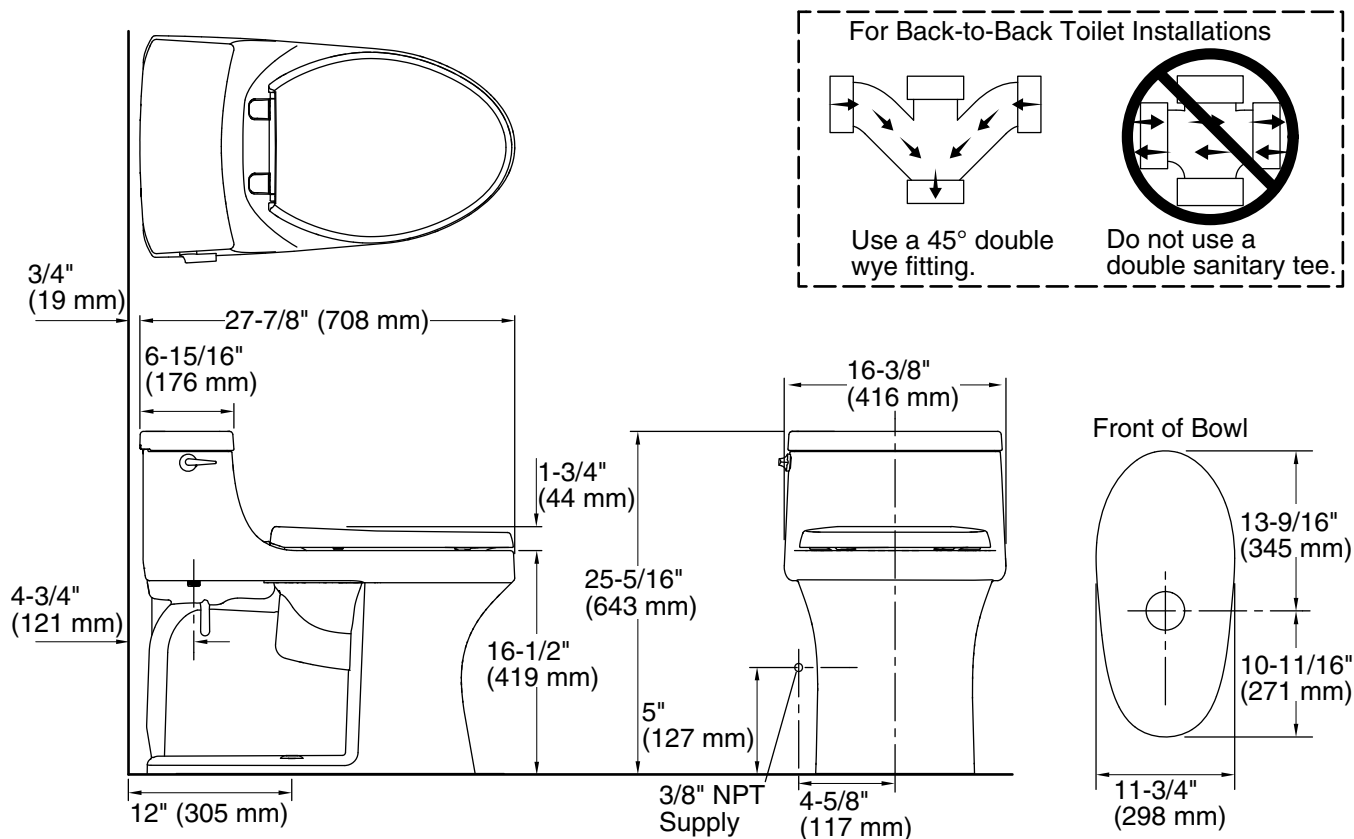

San Souci®

One-piece compact elongated toilet with concealed trapway, 1.28 gpf
K-5172

Features

- One-piece toilets integrate the tank and bowl into a seamless, easy-to-clean design
- Compact elongated bowl offers added comfort while occupying the same space as a round-front bowl
- Low-profile design
- Comfort Height® feature offers chair-height seating that makes sitting down and standing up easier for most adults
- 1.28 gpf (4.8 lpf)
- Concealed trapway and Clean Caps® low-profile bolt caps facilitate easier cleaning and enhance design
- Includes Reveal® Quiet-Close™ seat
- Left-hand Polished Chrome trip lever
- Easy-to-flush canister design requires less force to actuate than a 3" (76 mm) flapper, and has 90% less exposed seal material which resists conditions that cause wear, tear, shrinkage and swelling
- Eligible for consumer rebates in some municipalities
- Quiet-Close™ compact elongated lid and seat prevents slamming
- 2-1/8" (54 mm) fully glazed trapway

Installation

- Standard 12" (305 mm) rough-in
- Supply line sold separately

Recommended Products/Accessories

- K-4108 PureWash® E750 Elongated bidet toilet seat with remote control
- K-9171-L Trip Lever for K-5172
- 1023457 Wax Ring/Hardware Kit
- 1265114 Connector Hose
- K-23726 Drain treatment
- K-30780 Carbyne® Quiet-Close™ elongated toilet seat

7-17-2024 08:45 - US

THE BOLD LOOK
OF **KOHLER**®

San Souci®
 One-piece compact elongated toilet with concealed trapway, 1.28 gpf
K-5172

Technical Information

All product dimensions are nominal.

Toilet type:	Floor-mount
Waste Outlet:	Floor
Bowl shape:	Compact elongated
Flush type:	Class Five
Trap passageway:	2-1/8" (54 mm)
Water surface size:	10-3/4" x 7-1/2" (273 mm x 191 mm)
Rim to water surface:	5-3/8" (137 mm)
Rough-in:	12" (305 mm)
Seat-mounting holes:	5-1/2" (140 mm)