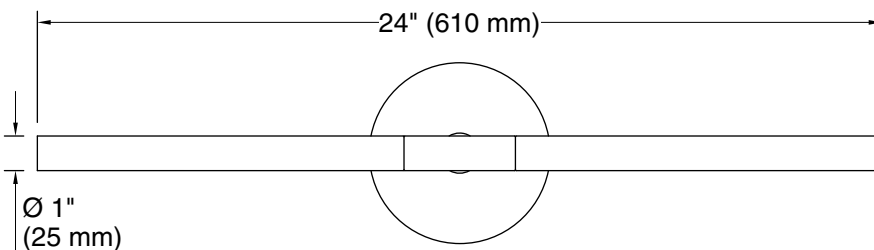

Required Electrical Service

One circuit required.

Lights: 120 V, 60 Hz

Technical Information

All product dimensions are nominal.

Material: Steel, Aluminum, Glass

Number of Lights: 2

Lighting Type: Integrated LED

Number of Shades: 2

Shade Type: Glass - frosted

Electrical component rating: LED: 60 Hz, 12 W, 700 Lumens, 3000K