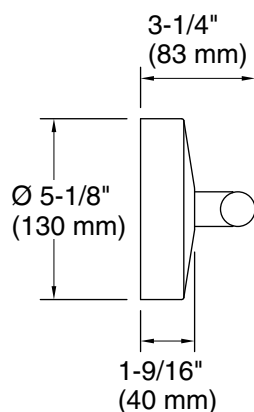

Required Electrical Service

One circuit required.

Lights: 120 V, 60 Hz

Technical Information

All product dimensions are nominal.

Material: Steel, Aluminum, Glass

Number of Lights: 2

Lighting Type: Integrated LED

Number of Shades: 2

Shade Type: Glass - frosted

Electrical component rating: LED: 60 Hz, 12 W, 700 Lumens, 3000K