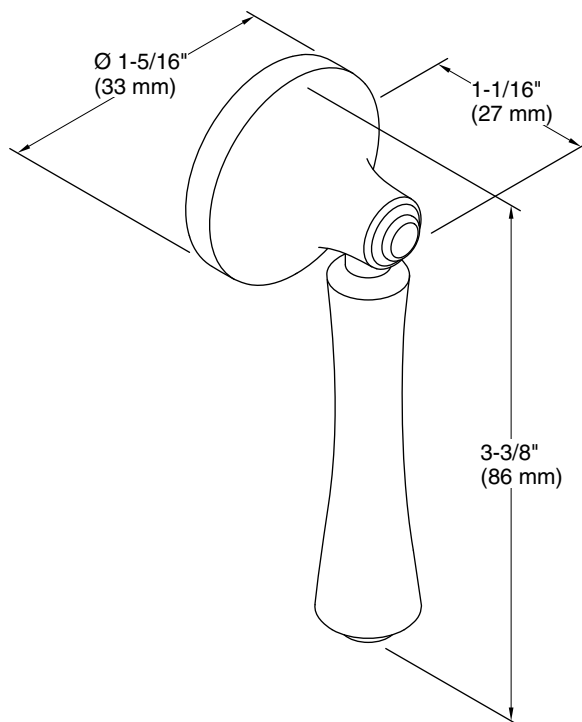

Features

- Left-hand trip lever.
- For use with the K-3814 Corbelle toilet.

Material

- Premium metal construction for durability and reliability.
- KOHLER finishes resist corrosion and tarnishing.

Recommended Products/Accessories

Technical Information

All product dimensions are nominal.

Material: Zinc

Notes

Install this product according to the installation instructions.