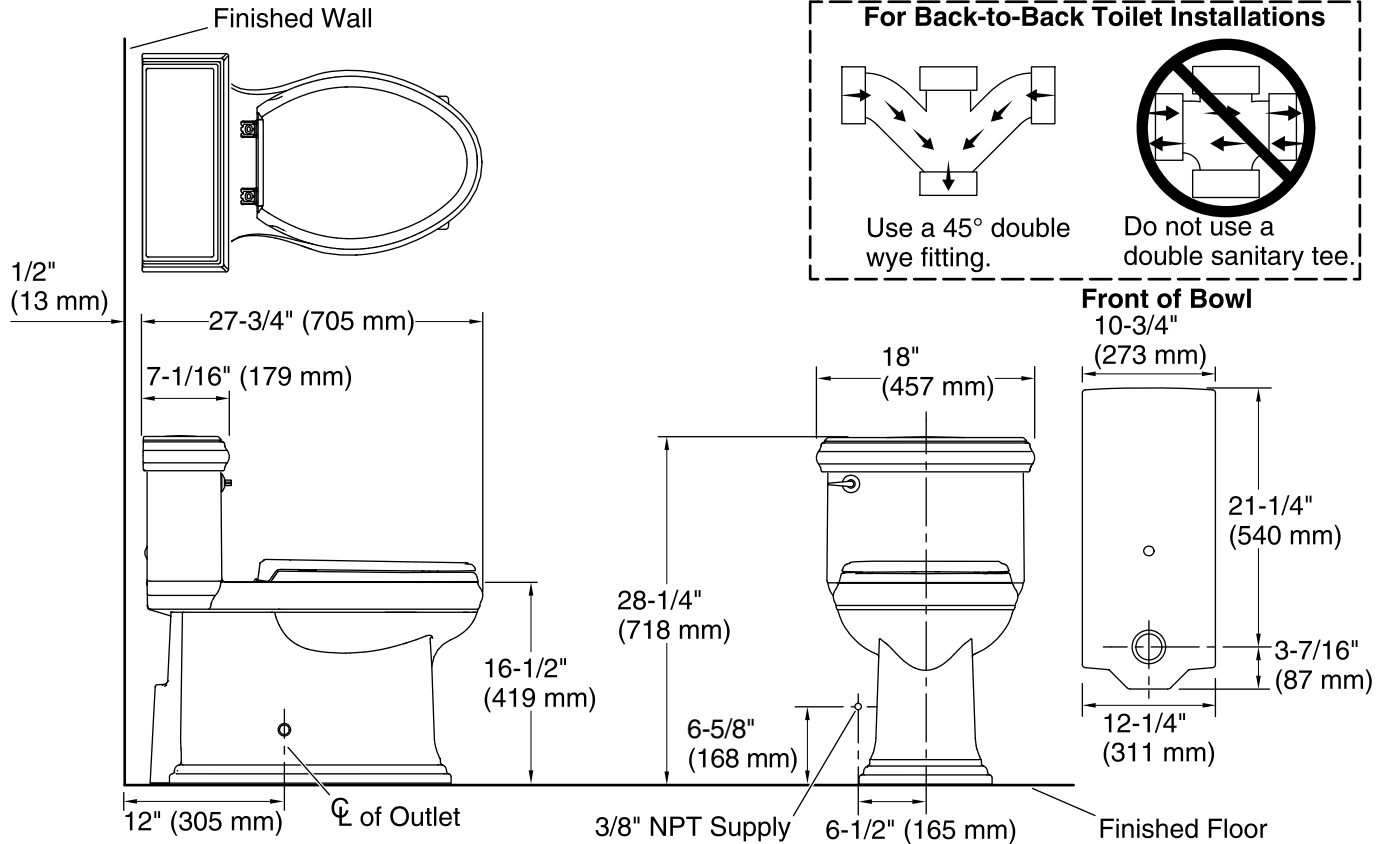

Memoirs® Classic Comfort Height®

Comfort Height® Toilet

K-6424

Features

- One-piece toilets integrate the tank and bowl into a seamless, easy-to-clean design.
- Compact elongated bowl offers added comfort while occupying the same space as a round bowl.
- Comfort Height® feature offers chair-height seating that makes sitting down and standing up easier for most adults.
- 1.28 gallons per flush (gpf).
- Skirted trapway simplifies cleaning.
- Standard left-hand trip lever included.
- Glenbury™ Quiet-Close™ with Grip-Tight seat.
- Patented ReadyLock™ installation system is a simple solution for skirted toilets that saves time, hassle, and eliminates the need to drill into the floor for a standard 12-inch rough-in.
- Supply line not included.
- Coordinates with other products in the Memoirs collection.

Installation

- Standard 12-inch rough-in.
- 10-inch and 14-inch rough-in kits are also available.

Water Conservation & Rebates

- WaterSense® toilets meet strict EPA flushing guidelines, including using at least 20 percent less water than 1.6-gallon toilets.
- Eligible for consumer rebates in some municipalities.

THE BOLD LOOK
OF **KOHLER**®

Technical Information

All product dimensions are nominal.

| | |
|-----------------------|-----------------------------------|
| Toilet type: | One-piece, Floor-mount |
| Waste Outlet: | Floor |
| Bowl shape: | Compact elongated |
| Flush type: | AquaPiston® |
| Trap passageway: | 2-1/8" (54 mm) |
| Water Consumption | |
| Full: | 1.28 gpf (4.8 lpf) |
| Water surface size: | 9-5/8" x 7-3/8" (244 mm x 187 mm) |
| Rim to water surface: | 5-3/8" (137 mm) |
| Rough-in: | 12" (305 mm) |
| Seat-mounting holes: | 5-1/2" (140 mm) |

Notes

Install this product according to the installation instructions.

For back-to-back toilet installations: Use only a 45° double wye fitting.

ADA, OBC, CSA B651 compliant when installed to the specific requirements of these regulations.