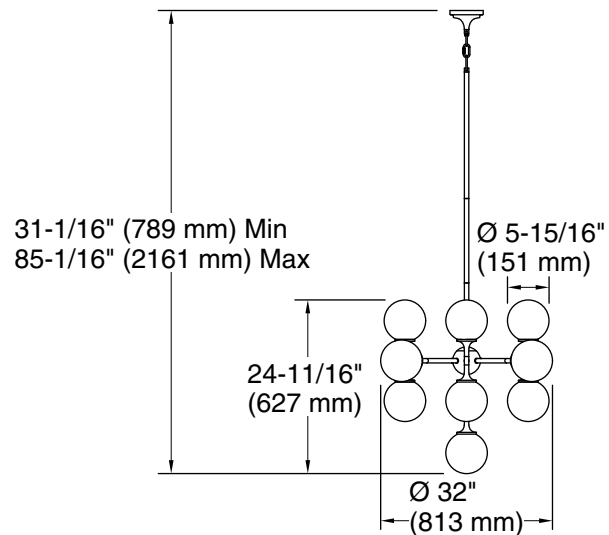

Required Electrical Service

One circuit required.

120 V, 60 Hz

Technical Information

All product dimensions are nominal.

Material: Steel, Aluminum, Zinc, Glass

Number of Lights: 13

Lighting Type: Socket-based

Socket Type: E-12 Candelabra

Number of Shades: 13

Shade Type: Glass - clear

Hanging Type: Downrod

Downrod Detail: 1 x 3" (76 mm), 1 x 6" (152 mm), 1 x 12" (305 mm), 2 x 18" (457 mm)

Height: 31-1/16" (788 mm) - 85-1/16" (2160 mm)