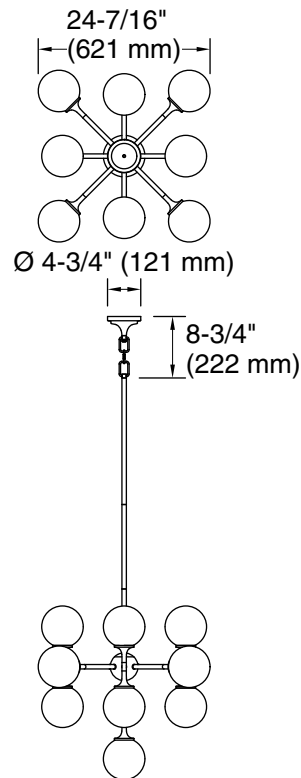

Required Electrical Service

One circuit required.

120 V, 60 Hz

Technical Information

All product dimensions are nominal.

Material: Steel, Aluminum, Zinc, Glass

Number of Lights: 13

Lighting Type: Socket-based

Socket Type: E-12 Candelabra

Number of Shades: 13

Shade Type: Glass - clear

Hanging Type: Downrod

Downrod Detail: 1 x 3" (76 mm), 1 x 6" (152 mm), 1 x 12" (305 mm), 2 x 18" (457 mm)

Height: 31-1/16" (788 mm) - 85-1/16" (2160 mm)