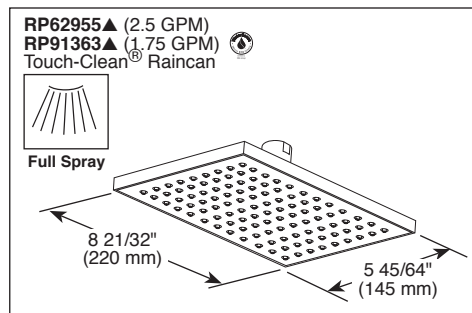

▲ Designate Proper Finish Suffix

Delta reserves the right (1) to make changes in specifications and materials, and (2) to change or discontinue models, both without notice or obligation. Dimensions are for reference only. See current full-line price book or www.deltafaucet.com for finish options and product availability.

Delta Faucet Company

55 E. 111th Street, Indianapolis, IN 46280
350 South Edgeware Road, St. Thomas, ON N5P 4L1
© 2017 Delta Faucet Company