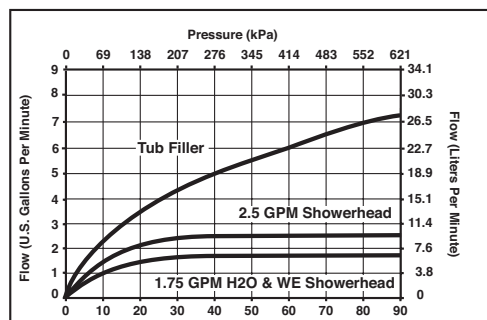

FEATURES:

- Monitor® 14 Series pressure balanced single handle mixing valve trim
- "-H₂O" models include H₂Okinetic® Technology showerhead

STANDARD SPECIFICATIONS:

- Maintains a balanced pressure of hot and cold water even when a valve is turned on or off elsewhere in the system.
- For use with MultiChoice® Universal rough valve body. (R10000 Series)
- Lever handle.
- Field adjustable to limit handle rotation into hot water zone.
- 120° maximum handle rotation.
- All parts replaceable from the front of the valve.
- 2.5 gpm @ 80 psi for standard models and 1.75 gpm @ 80 psi for models with -H₂O & -WE suffix.
- "-LHD" models have pad printed red/blue temperature indication less showerhead.
- Stem extension kit RP77991 can be ordered to allow for an additional 1 3/4" wall thickness. RP77991 ships with chrome escutcheon screws. For special finishes also order RP12630 escutcheon screws in desired finish.

WARRANTY

- Lifetime limited warranty on parts (other than electronic parts and batteries) and finishes: or, for commercial users, for 5 years from date of purchase.
- 5 year limited warranty on electronic parts (other than batteries); or, for commercial users, for 1 year from the date of purchase. No warranty is provided on batteries.

COMPLIES WITH:

- ASME A112.18.1 / CSA B125.1
- Indicates compliance to ICC/ANSI A117.1- Valve control only.
- EPA WaterSense® (WE and H₂O models only)

Submitted Model No.: _____

Specific Features: _____