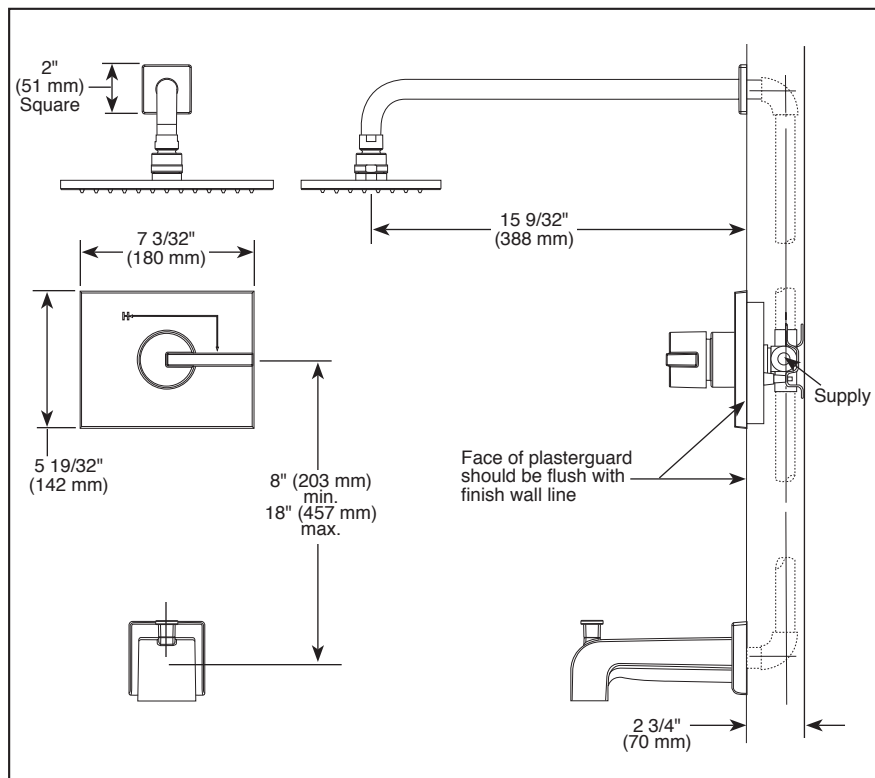

▲ Designate Proper Finish Suffix

Delta reserves the right (1) to make changes in specifications and materials, and (2) to change or discontinue models, both without notice or obligation. Dimensions are for reference only. See current full-line price book or www.deltafaucet.com for finish options and product availability.

Delta Faucet Company

55 E. 111th Street, Indianapolis, IN 46280
350 South Edgeware Road, St. Thomas, ON N5P 4L1
© 2017 Delta Faucet Company