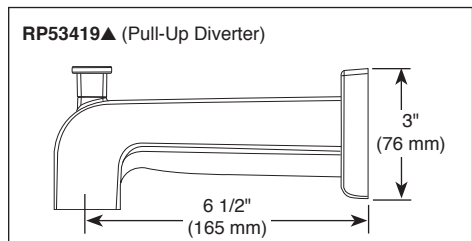

▲ Designate Proper Finish Suffix

Delta reserves the right (1) to make changes in specifications and materials, and (2) to change or discontinue models, both without notice or obligation. Dimensions are for reference only. See current full-line price book or www.deltafaucet.com for finish options and product availability.

Delta Faucet Company

55 E. 111th Street, Indianapolis, IN 46280
350 South Edgeware Road, St. Thomas, ON N5P 4L1
© 2017 Delta Faucet Company