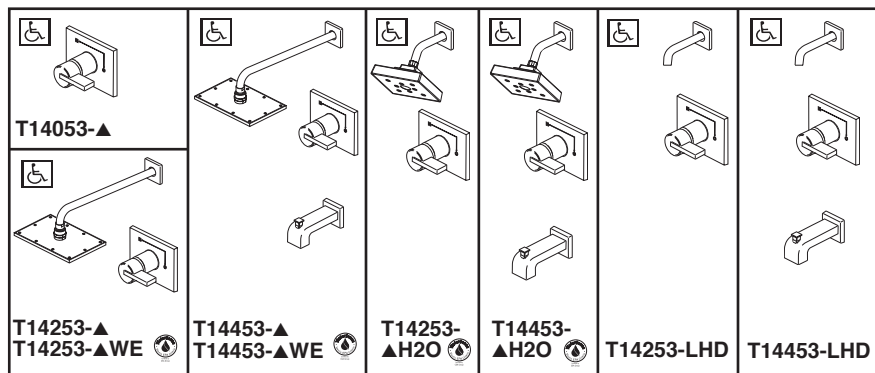

FEATURES:

- Monitor® 14 Series pressure balanced single handle mixing valve trim
- "-H₂O" models include H₂Okinetic® Technology showerhead

STANDARD SPECIFICATIONS:

- Maintains a balanced pressure of hot and cold water even when a valve is turned on or off elsewhere in the system.
- For use with MultiChoice® Universal rough valve body. (R10000 Series)
- Lever handle.
- Field adjustable to limit handle rotation into hot water zone.
- 120° maximum handle rotation.
- All parts replaceable from the front of the valve.
- 2.5 gpm @ 80 psi for standard models and 1.75 gpm @ 80 psi for models with -H₂O & -WE suffix.
- "-LHD" models have pad printed red/blue temperature indication less showerhead.
- Stem extension kit RP77991 can be ordered to allow for an additional 1 3/4" wall thickness. RP77991 ships with chrome escutcheon screws. For special finishes also order RP12630 escutcheon screws in desired finish.

WARRANTY

- Lifetime limited warranty on parts (other than electronic parts and batteries) and finishes: or, for commercial users, for 5 years from date of purchase.
- 5 year limited warranty on electronic parts (other than batteries); or, for commercial users, for 1 year from the date of purchase. No warranty is provided on batteries.

COMPLIES WITH:

- ASME A112.18.1 / CSA B125.1
- Indicates compliance to ICC/ANSI A117.1- Valve control only.
- EPA WaterSense® (WE and H₂O models only)

Submitted Model No.: _____

Specific Features: _____