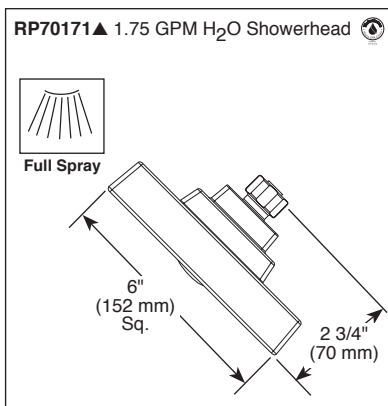

▲ Designate Proper Finish Suffix

Delta reserves the right (1) to make changes in specifications and materials, and (2) to change or discontinue models, both without notice or obligation. Dimensions are for reference only. See current full-line price book or www.deltafaucet.com for finish options and product availability.

Delta Faucet Company

55 E. 111th Street, Indianapolis, IN 46280
350 South Edgeware Road, St. Thomas, ON N5P 4L1
© 2017 Delta Faucet Company