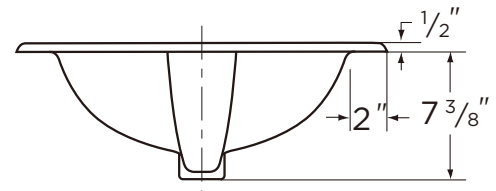

www.gerberonline.com

Job Name	
Date	
Model Specified	
Quantity	
Customer	
Contractor	
Architect/engineer