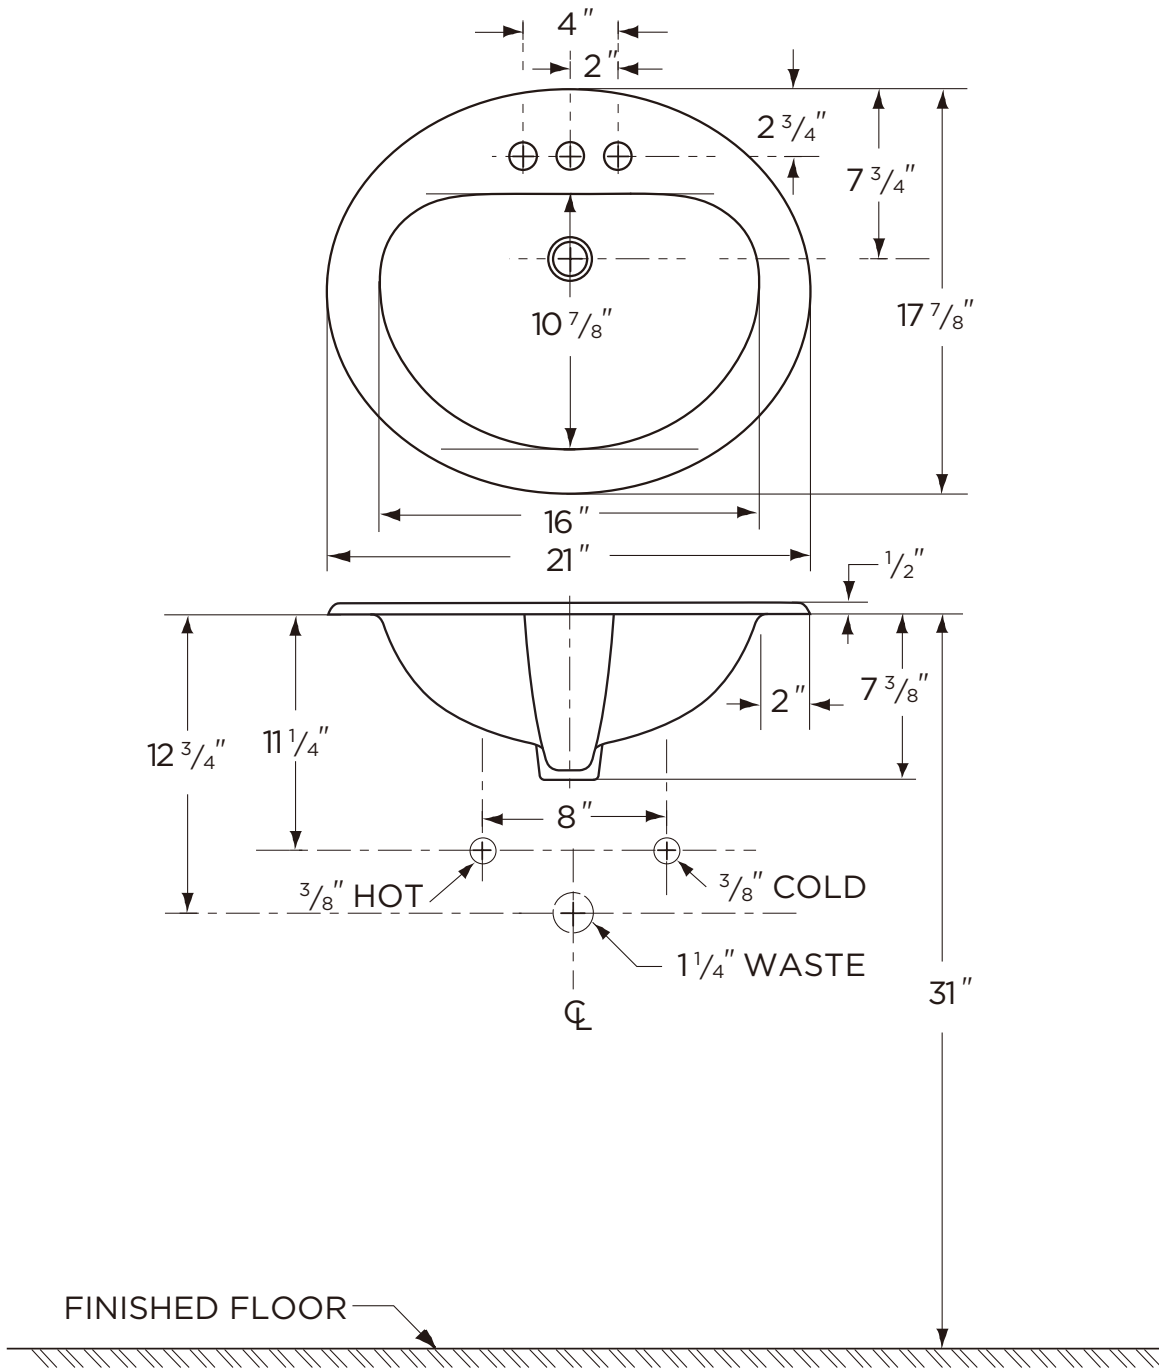

### Features:

- 21" x 17 7/8" Oval Lavatory
- 1 Hole (12-831/12-831-CH)
- 4" Centers (12-834/12-834-CH)
- 8" Centers (12-838/12-838-CH)
- Concealed Front Overflow
- White, Bone, Biscuit
- ADA Compliant

### Dimensions:

Height ..... 8 1/2"  
 Width ..... 21"  
 Depth ..... 17 7/8"  
 Shipping Weight ..... 20 lbs

Catalog# 12-834 Shown

### Catalog Numbers:

- **12-831/12-834/12-838**  
Gerber heavyweight ctn. (20/skid)
- **12-831-CH/12-834-CH/12-838-CH**  
Trapezoid ctn. (24/skid)

www.gerberonline.com

Job Name	
Date	
Model Specified	
Quantity	
Customer	
Contractor	
Architect/engineer	

MAXWELL® LAVATORY

12-834  
Oval Self-Rimming

NOTES:  
All dimensions are in inches.  
Illustrations may not be drawn to scale.

IMPORTANT:  
Dimensions of fixtures are nominal and may vary within the range of tolerances established by ASME Standard A 112.19.2.