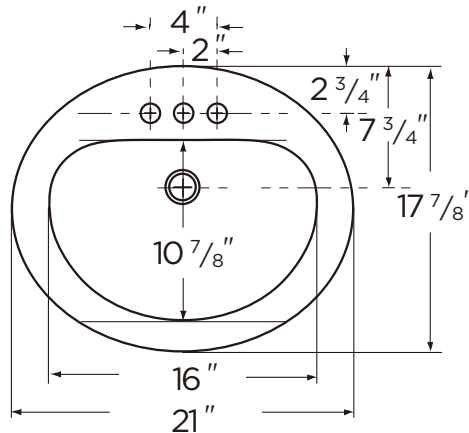

### Features:

- 21" x 17 7/8" Oval Lavatory
- 1 Hole (12-831/12-831-CH)
- 4" Centers (12-834/12-834-CH)
- 8" Centers (12-838/12-838-CH)
- Concealed Front Overflow
- White, Bone, Biscuit
- ADA Compliant

### Dimensions:

Height ..... 8 1/2"  
 Width ..... 21"  
 Depth ..... 17 7/8"  
 Shipping Weight ..... 20 lbs

Catalog# 12-834 Shown

### Catalog Numbers:

- **12-831/12-834/12-838**  
Gerber heavyweight ctn. (20/skid)
- **12-831-CH/12-834-CH/12-838-CH**  
Trapezoid ctn. (24/skid)

www.gerberonline.com

Job Name	
Date	
Model Specified	
Quantity	
Customer	
Contractor	
Architect/engineer	

MAXWELL® LAVATORY

12-834  
Oval Self-Rimming

NOTES:  
All dimensions are in inches.  
Illustrations may not be drawn to scale.

IMPORTANT:  
Dimensions of fixtures are nominal and may vary within the range of tolerances established by ASME Standard A 112.19.2.