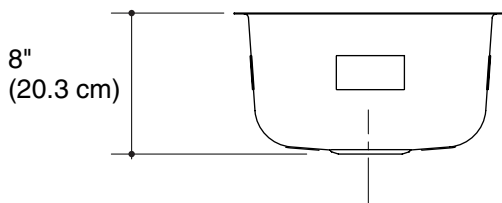

Mounting bracket assembly provides a secure installation.