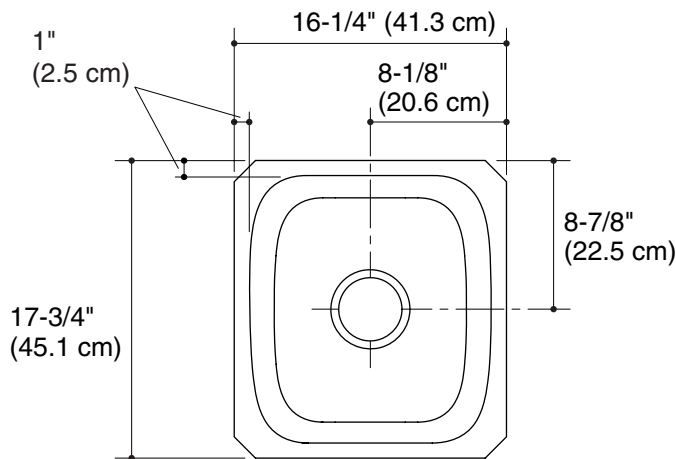

SPRINGDALE®

Technical Information

Fixture*:	Basin area
Sink	14-1/4" (36.2 cm) x 15-3/4" (40 cm)
Drain hole	3-3/4" (9.5 cm) D.
* Approximate measurements for comparison only.	

Included components:	
Hardware kit	91915
Cut-out template	1061195-7

Installation Notes

Install this product according to the installation guide.

Use the supplied cut-out template to select either a hidden or exposed rim.