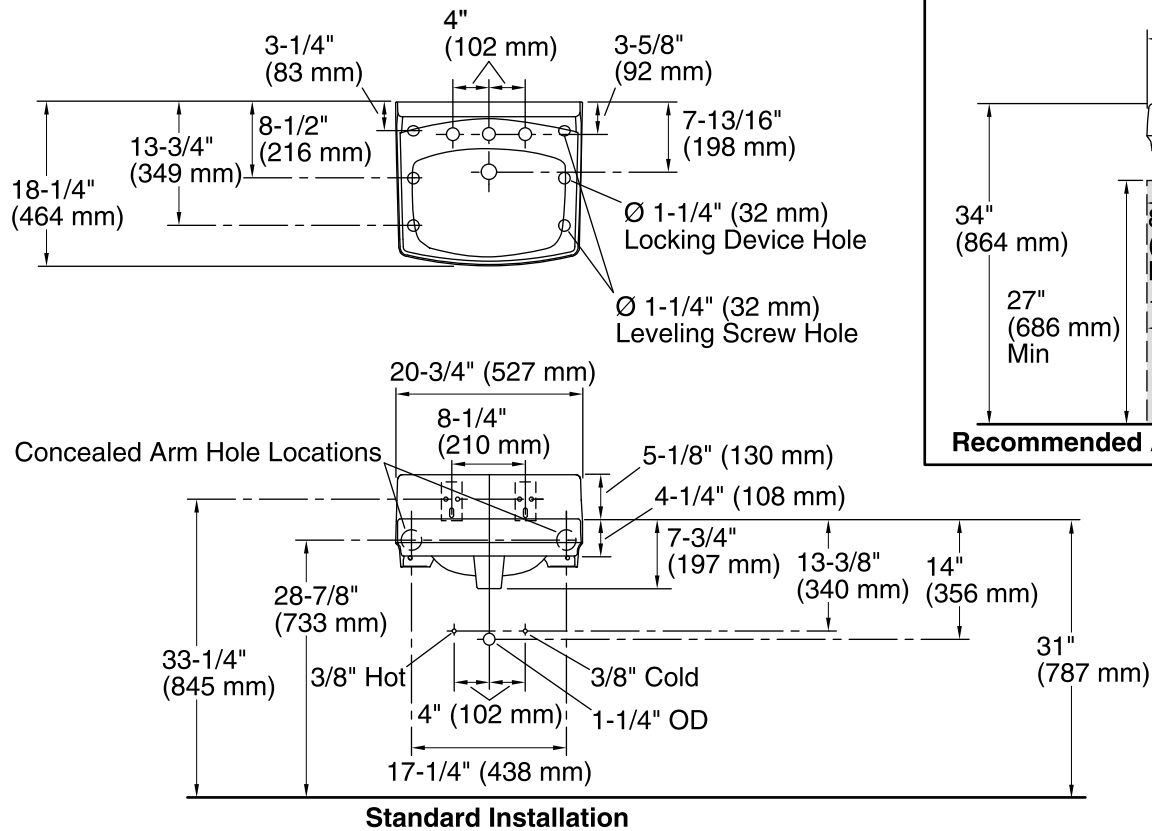

Features

- 8" (203 mm) centers.
- Drilled for concealed arm carrier.
- With hanger.
- Without overflow.

Material

- Vitreous china.

Installation

- Wall-mount

Recommended Accessories

K-8998 P-Trap

Technical Information

All product dimensions are nominal.

Bowl configuration:	Single
Installation:	Wall-mount
Bowl area (Center)	Length: 10" (254 mm) Width: 15" (381 mm) Water depth: 3-1/4" (83 mm)
Number of deck holes:	3
Faucet hole(s):	1-3/8" (35 mm)
Drain hole:	1-3/4" (44 mm)