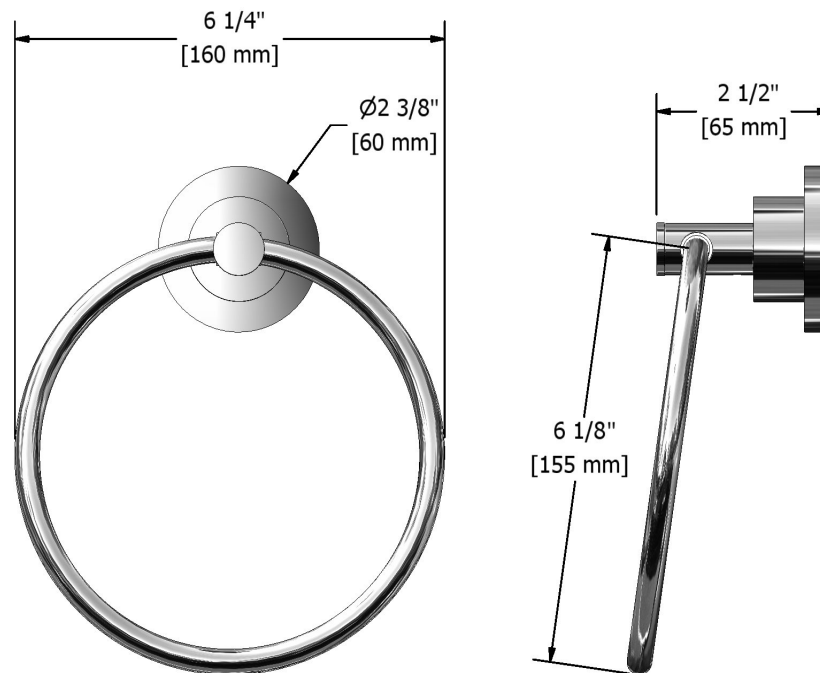

## Specifications

### Description

- 4 anchor points

### Available colors

- C : Chrome
- BN : Brushed Nickel (PVD)
- PN : Polished Nickel (PVD)

Towel ring  
ST7

Sizes, models and finishes may differ from those presented.