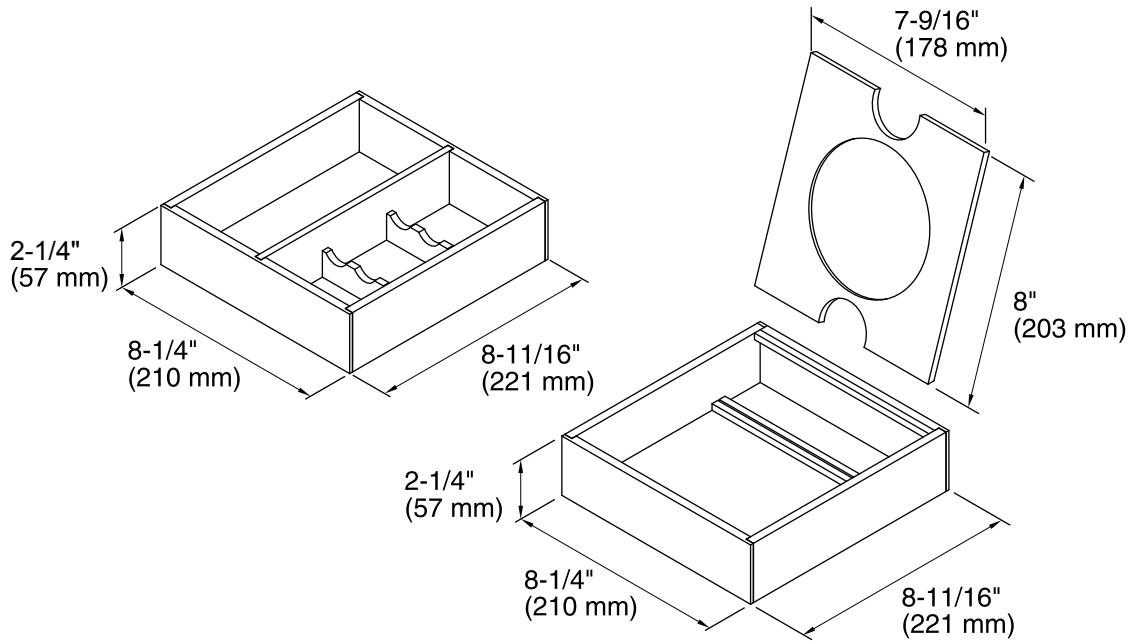

Features

- For use with Jacquard™, Damask™, Poplin™, Marabou™, and Jute™ vanities.
- Compartmentalizes vanity drawer to maximize storage space and organize items.
- Includes removable magnifying mirror.
- Compartments for holding makeup brushes and makeup items.
- Bamboo construction.
- Rubber feet allow you to set tray on the countertop during use.

Technical Information

All product dimensions are nominal.