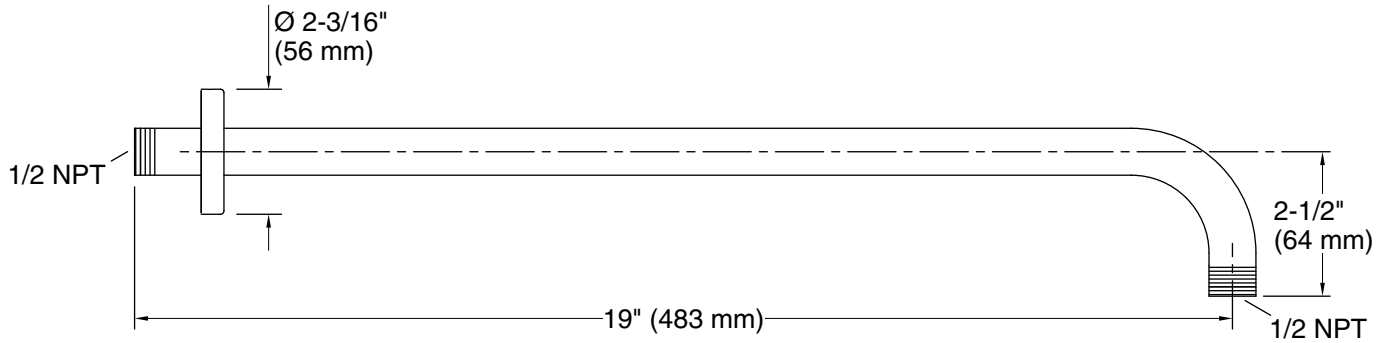

Features

- Compatible only with single-function rainheads.

Material

- Brass construction ensures durability and reliability.
- KOHLER finishes resist corrosion and tarnishing.

Installation

- 1/2 -14 NPT connection.
- Wall-mount.

Color	Code	Description
	CP	Polished Chrome
	BN	Vibrant® Brushed Nickel
	BL	Matte Black
	2MB	Vibrant® Brushed Moderne Brass

Technical Information

All product dimensions are nominal.