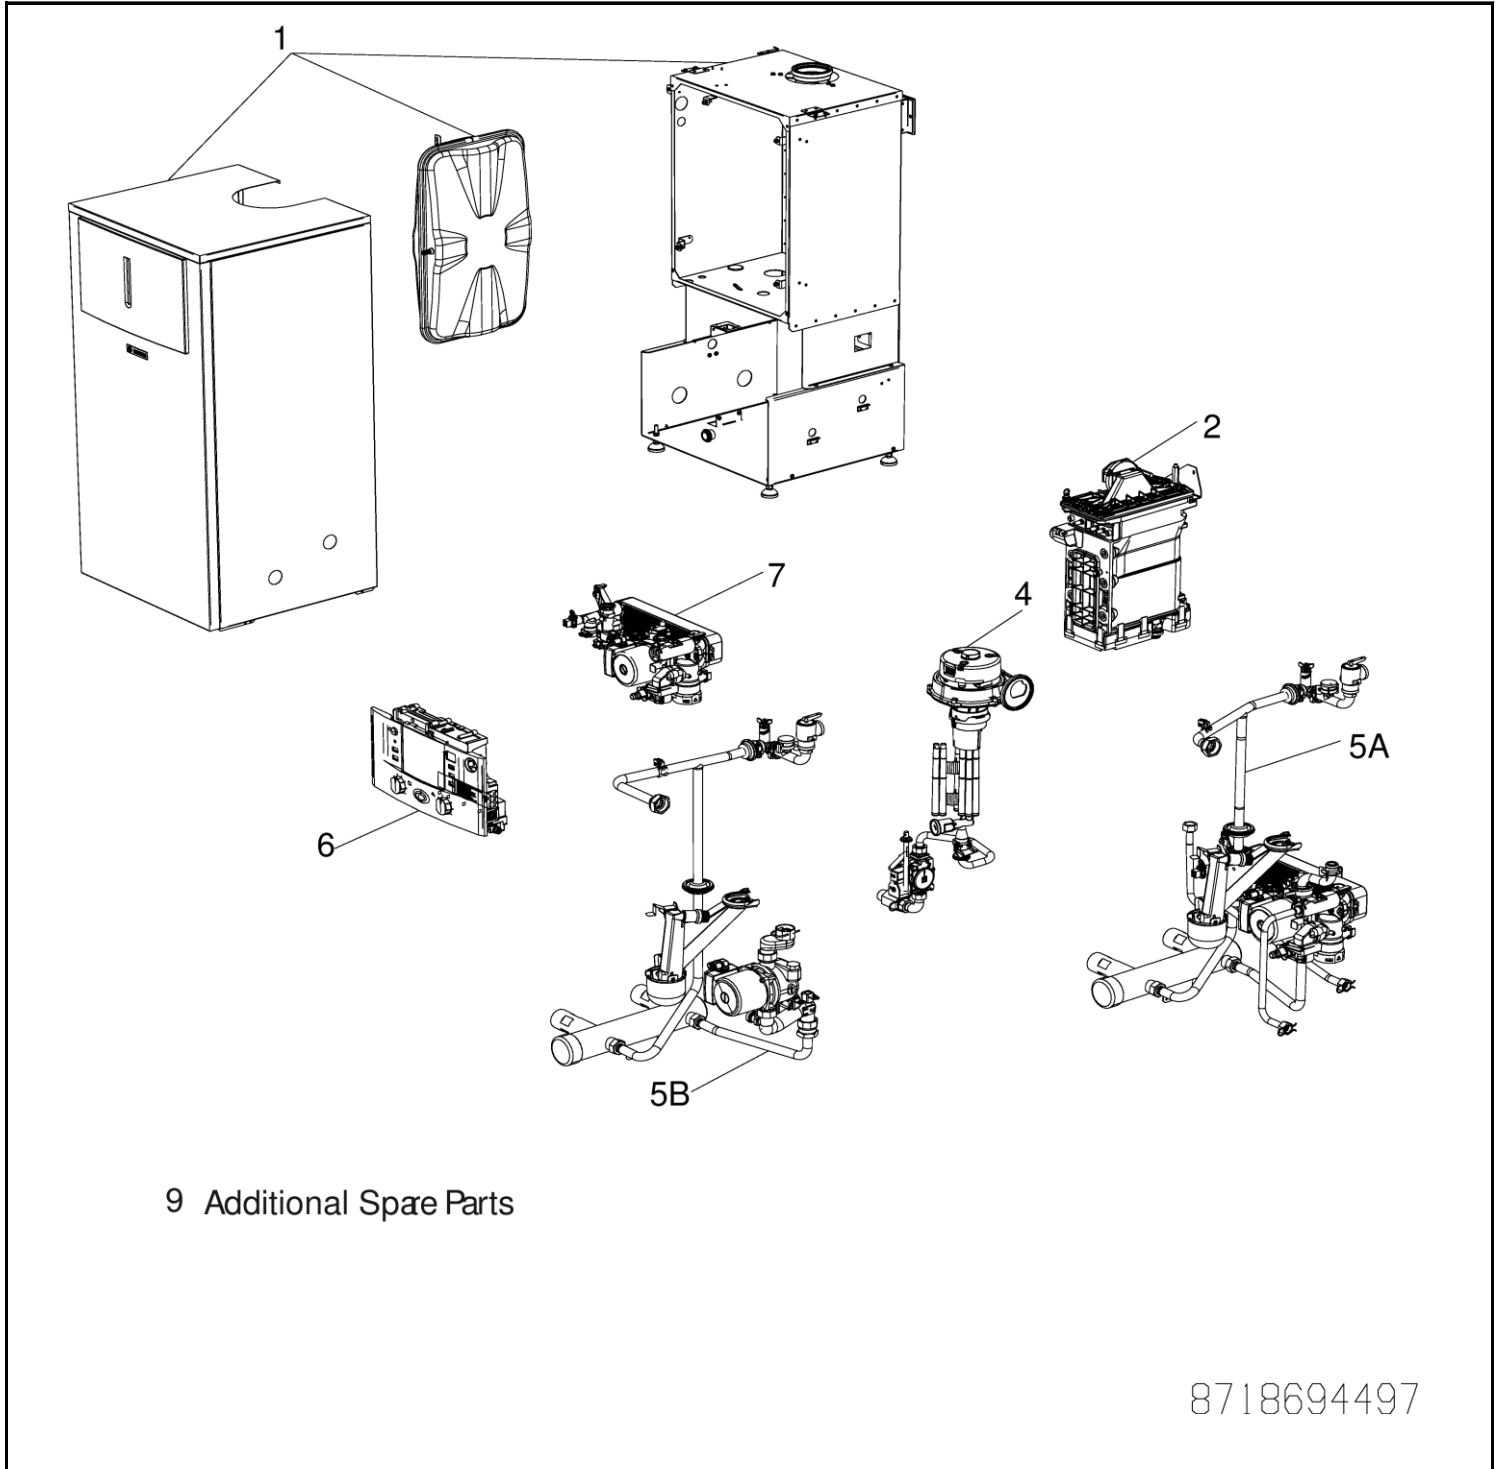

GREENSTAR FS GREENSTAR COMBI FS

Spare parts list

8718694453

Casing

1

GREENSTAR FS
GREENSTAR COMBI FS

Spare parts list

8718694438.AB

Spare parts list

NOTE:
ITEM 39 (FLOW SENSOR) NOT SHOWN IN THE DRAWING

8718694465 B

Tubes
5
A

GREENSTAR FS
GREENSTAR COMBI FS

Spare parts list

NOTE:
ITEM 37 (FLOW SENSOR) NOT SHOWN IN THE DRAWING

8718694443 B