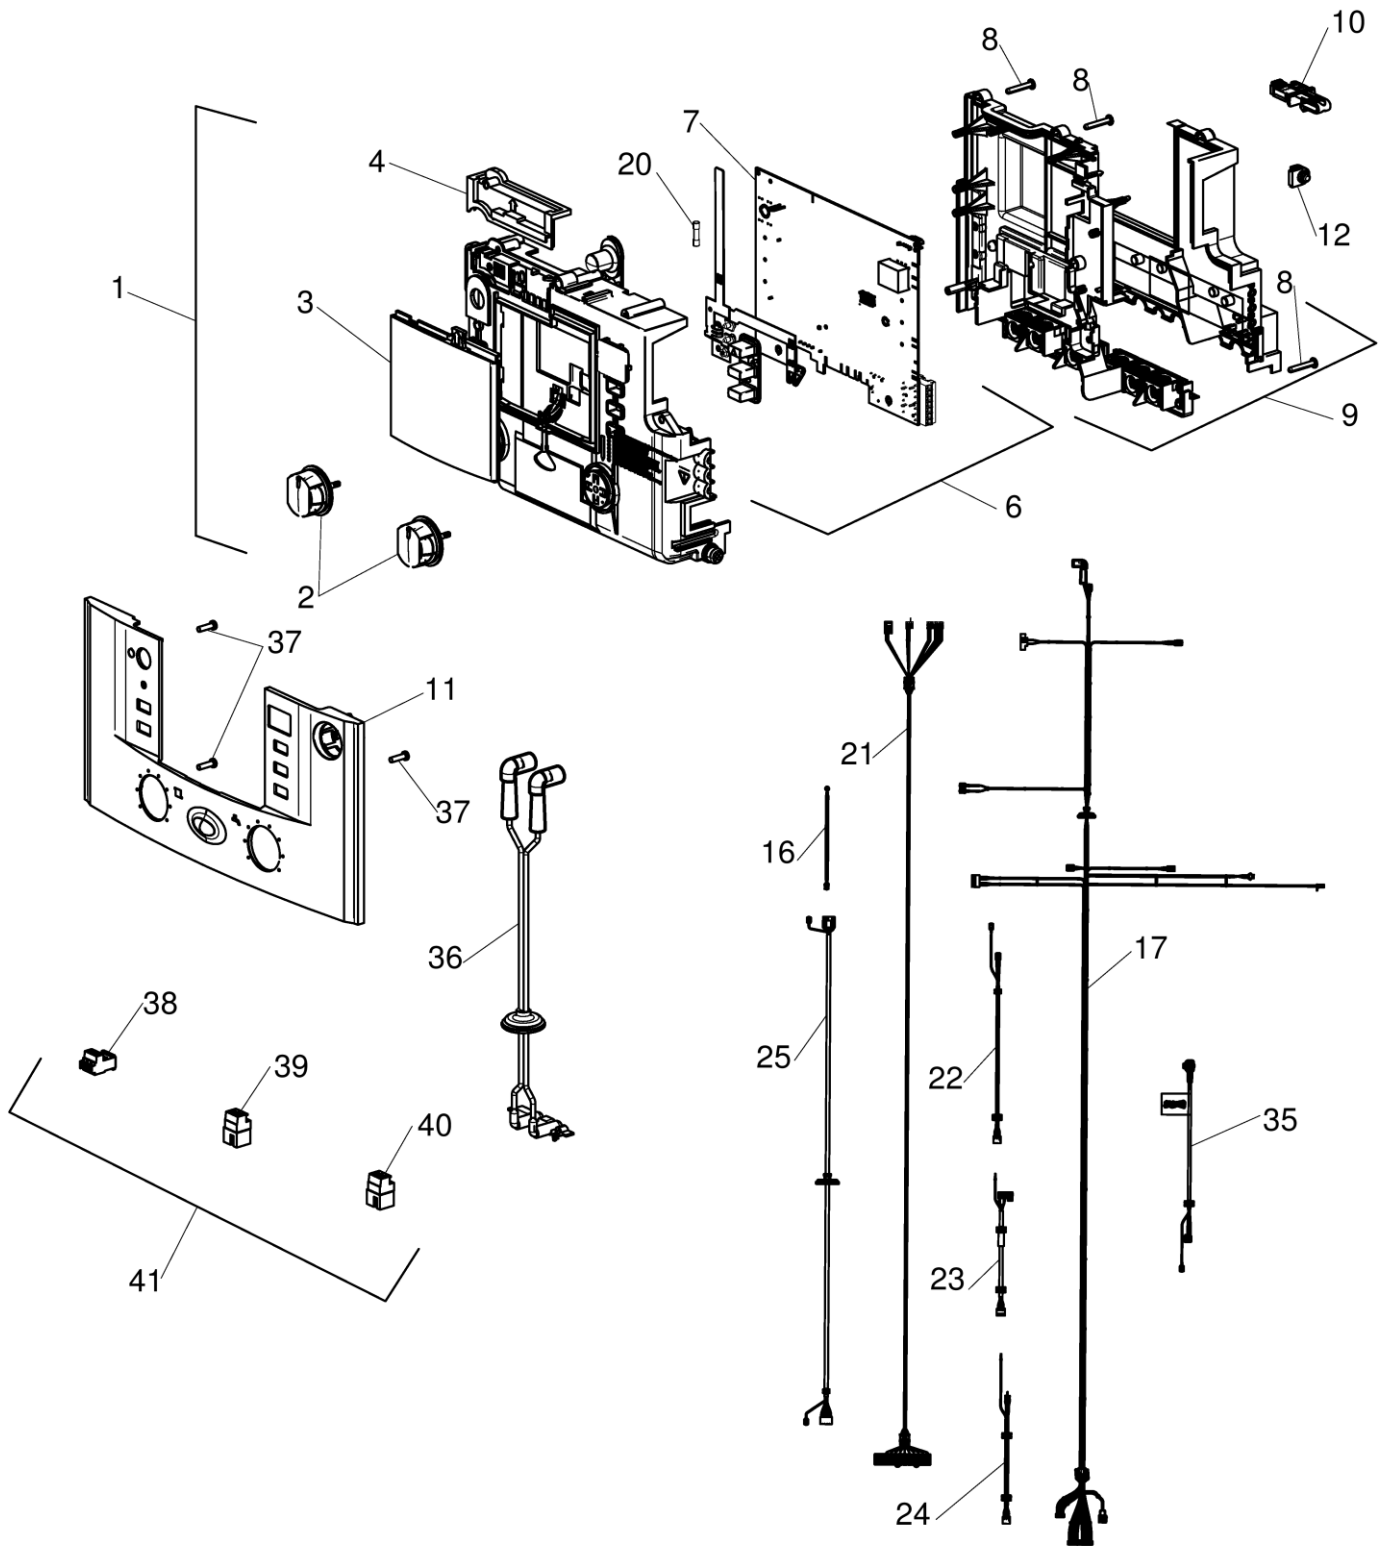

Spare parts list

NOTE:
ITEM 39 (FLOW SENSOR) NOT SHOWN IN THE DRAWING

8718694465 B

Tubes
5
A

GREENSTAR FS
GREENSTAR COMBI FS

Spare parts list

NOTE:
ITEM 37 (FLOW SENSOR) NOT SHOWN IN THE DRAWING

8718694443 B

Tubes
5
B

GREENSTAR FS
GREENSTAR COMBI FS

Spare parts list

8718694446.AA

Control Box

6

GREENSTAR FS
GREENSTAR COMBI FS

Spare parts list