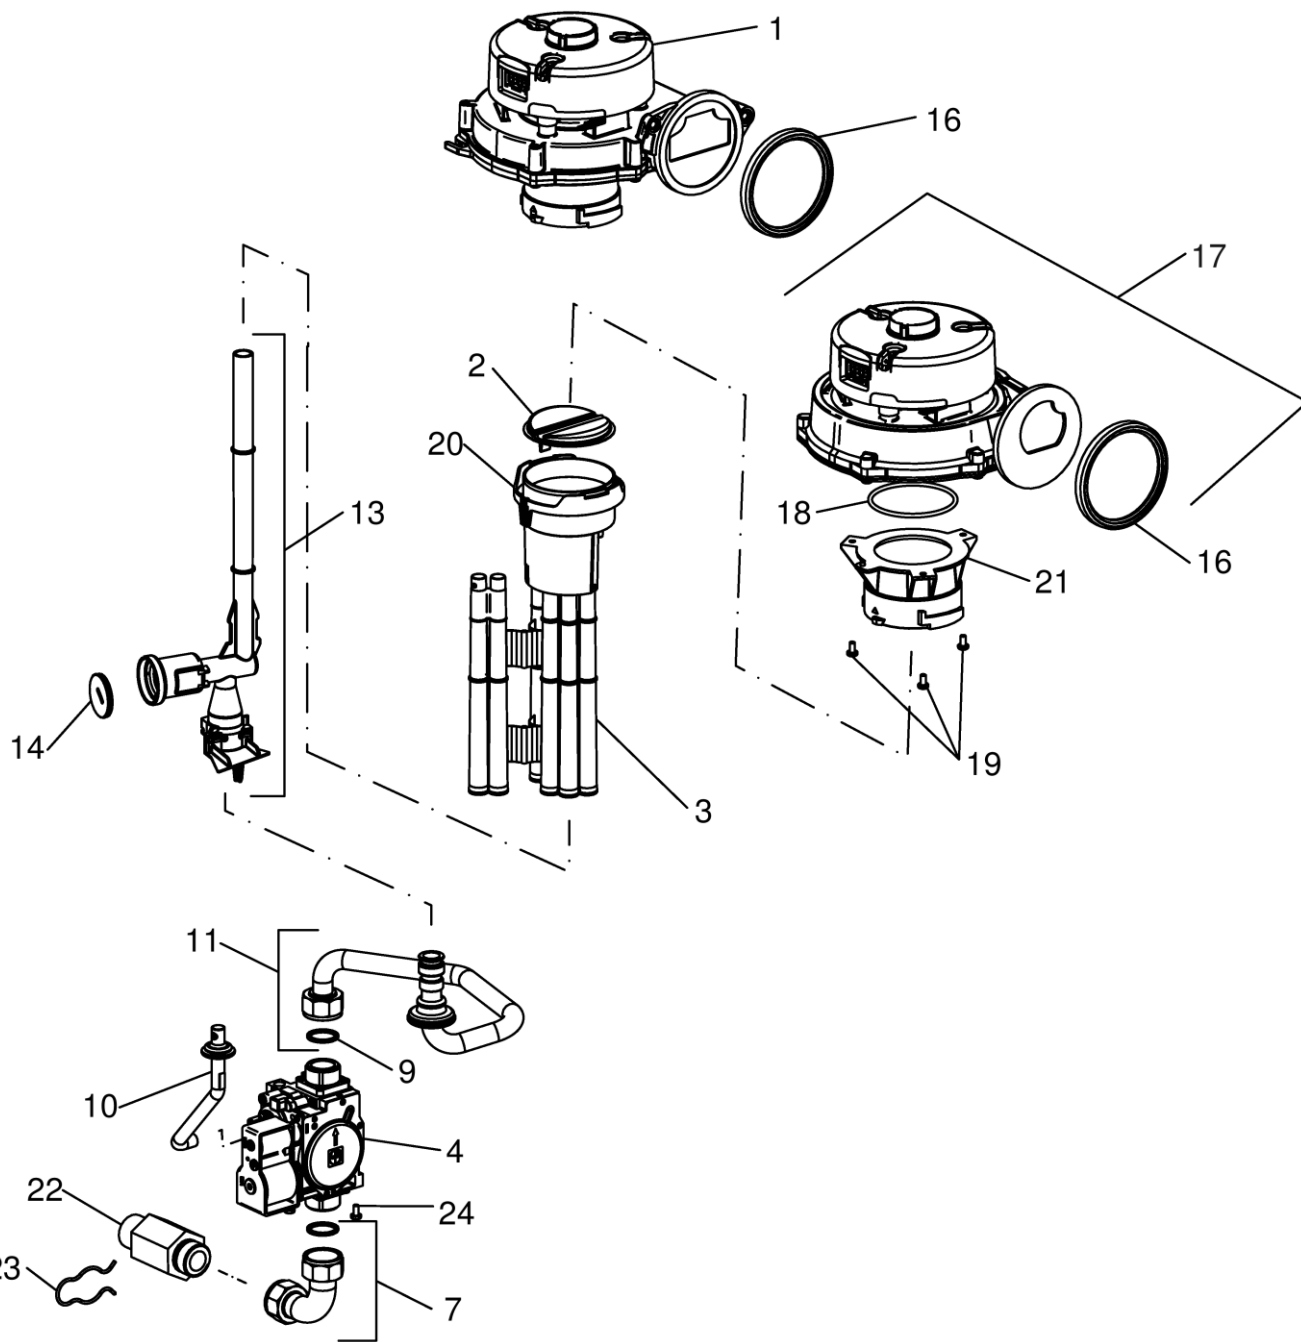

GREENSTAR FS GREENSTAR COMBI FS

Spare parts list

8718694453

Casing

1

GREENSTAR FS
GREENSTAR COMBI FS

Spare parts list

8718694438.AB

Heat Exchanger

2

GREENSTAR FS
GREENSTAR COMBI FS

Spare parts list

8718694440

Gas Valve

4

GREENSTAR FS
GREENSTAR COMBI FS

Spare parts list

NOTE:
ITEM 39 (FLOW SENSOR) NOT SHOWN IN THE DRAWING

8718694465 B

Tubes
5
A

GREENSTAR FS
GREENSTAR COMBI FS

Spare parts list

NOTE:
ITEM 37 (FLOW SENSOR) NOT SHOWN IN THE DRAWING

8718694443 B

Tubes
5
B

GREENSTAR FS
GREENSTAR COMBI FS

Spare parts list

8718694446.AA

Control Box

6

GREENSTAR FS
GREENSTAR COMBI FS

Spare parts list