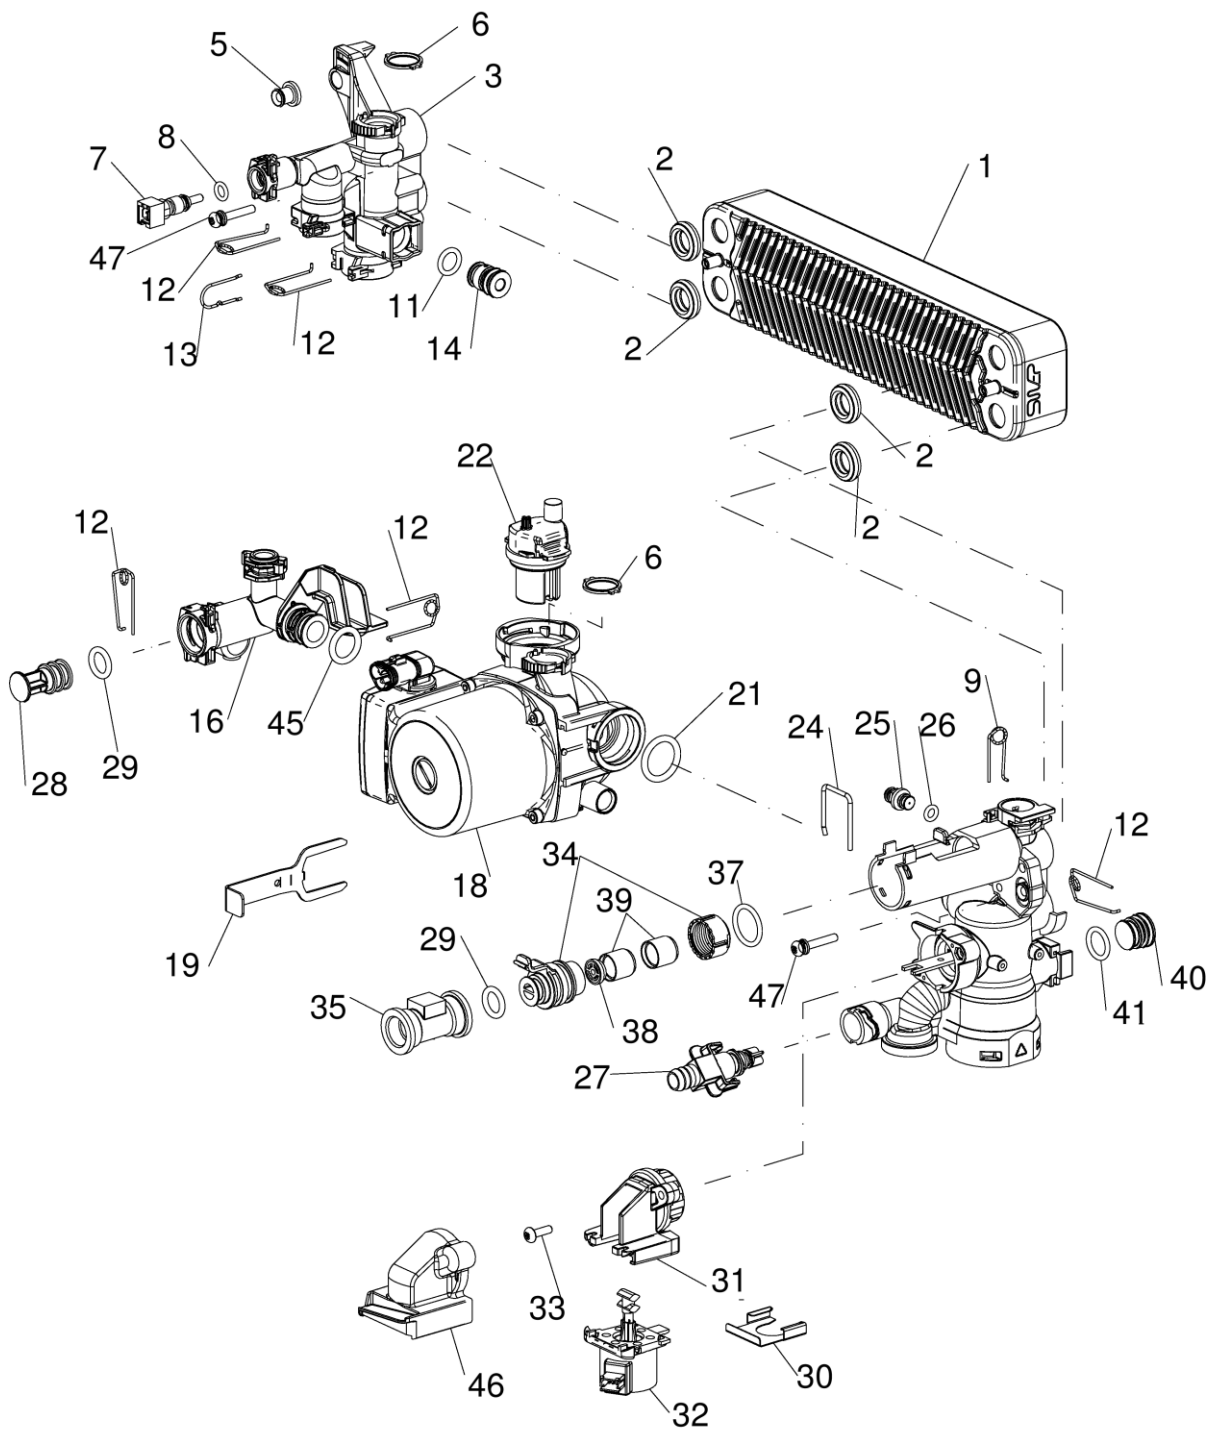

Spare parts list

NOTE:
ITEM 39 (FLOW SENSOR) NOT SHOWN IN THE DRAWING

8718694465 B

Tubes
5
A

GREENSTAR FS
GREENSTAR COMBI FS

Spare parts list

NOTE:
ITEM 37 (FLOW SENSOR) NOT SHOWN IN THE DRAWING

8718694443 B

Tubes
5
B

GREENSTAR FS
GREENSTAR COMBI FS

Spare parts list

8718694446.AA

Control Box

6

GREENSTAR FS
GREENSTAR COMBI FS

Spare parts list