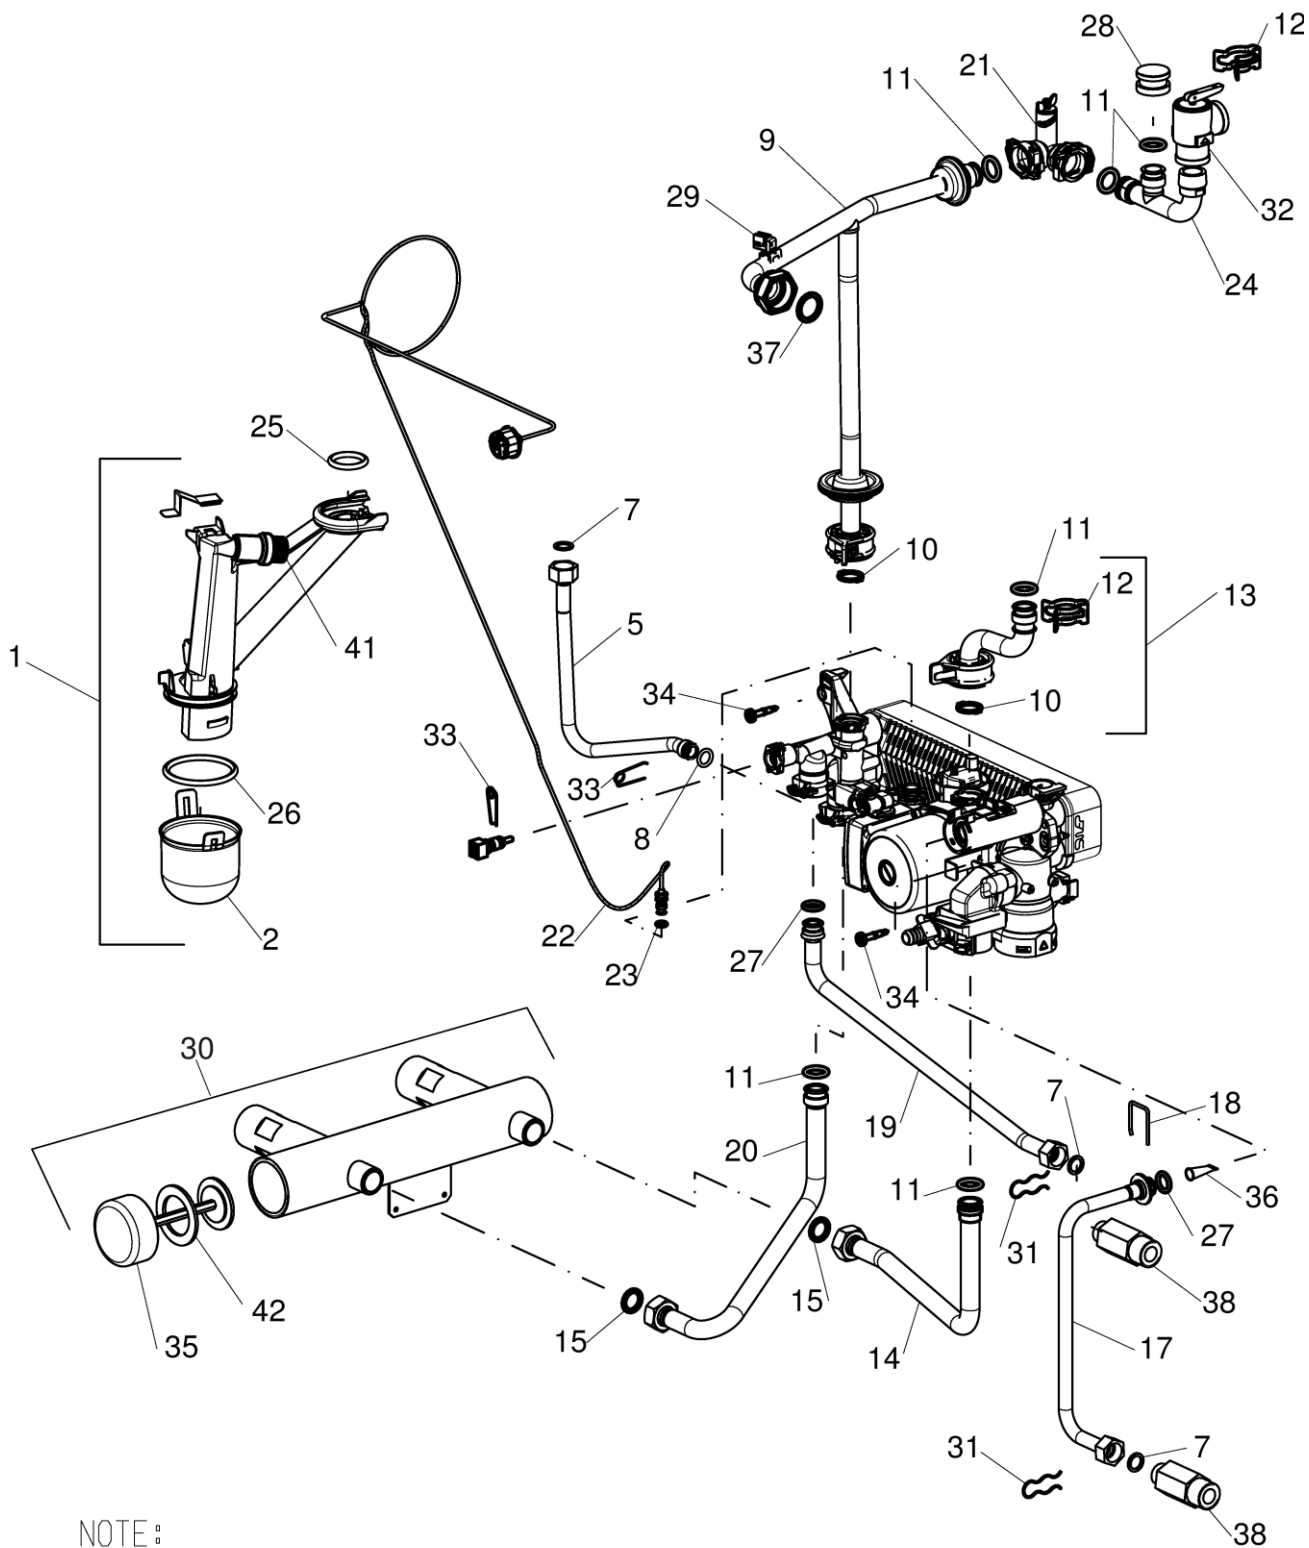

GREENSTAR FS GREENSTAR COMBI FS

Spare parts list

8718694453

Casing

1

GREENSTAR FS
GREENSTAR COMBI FS

Spare parts list

8718694438.AB

Heat Exchanger

2

GREENSTAR FS
GREENSTAR COMBI FS

Spare parts list

8718694440

Gas Valve

4

GREENSTAR FS
GREENSTAR COMBI FS

Spare parts list

NOTE:
ITEM 39 (FLOW SENSOR) NOT SHOWN IN THE DRAWING

8718694465 B

Tubes
5
A

GREENSTAR FS
GREENSTAR COMBI FS

Spare parts list

NOTE:
ITEM 37 (FLOW SENSOR) NOT SHOWN IN THE DRAWING

8718694443 B

Tubes
5
B

GREENSTAR FS
GREENSTAR COMBI FS

Spare parts list

8718694446.AA

Control Box

6

GREENSTAR FS
GREENSTAR COMBI FS

Spare parts list