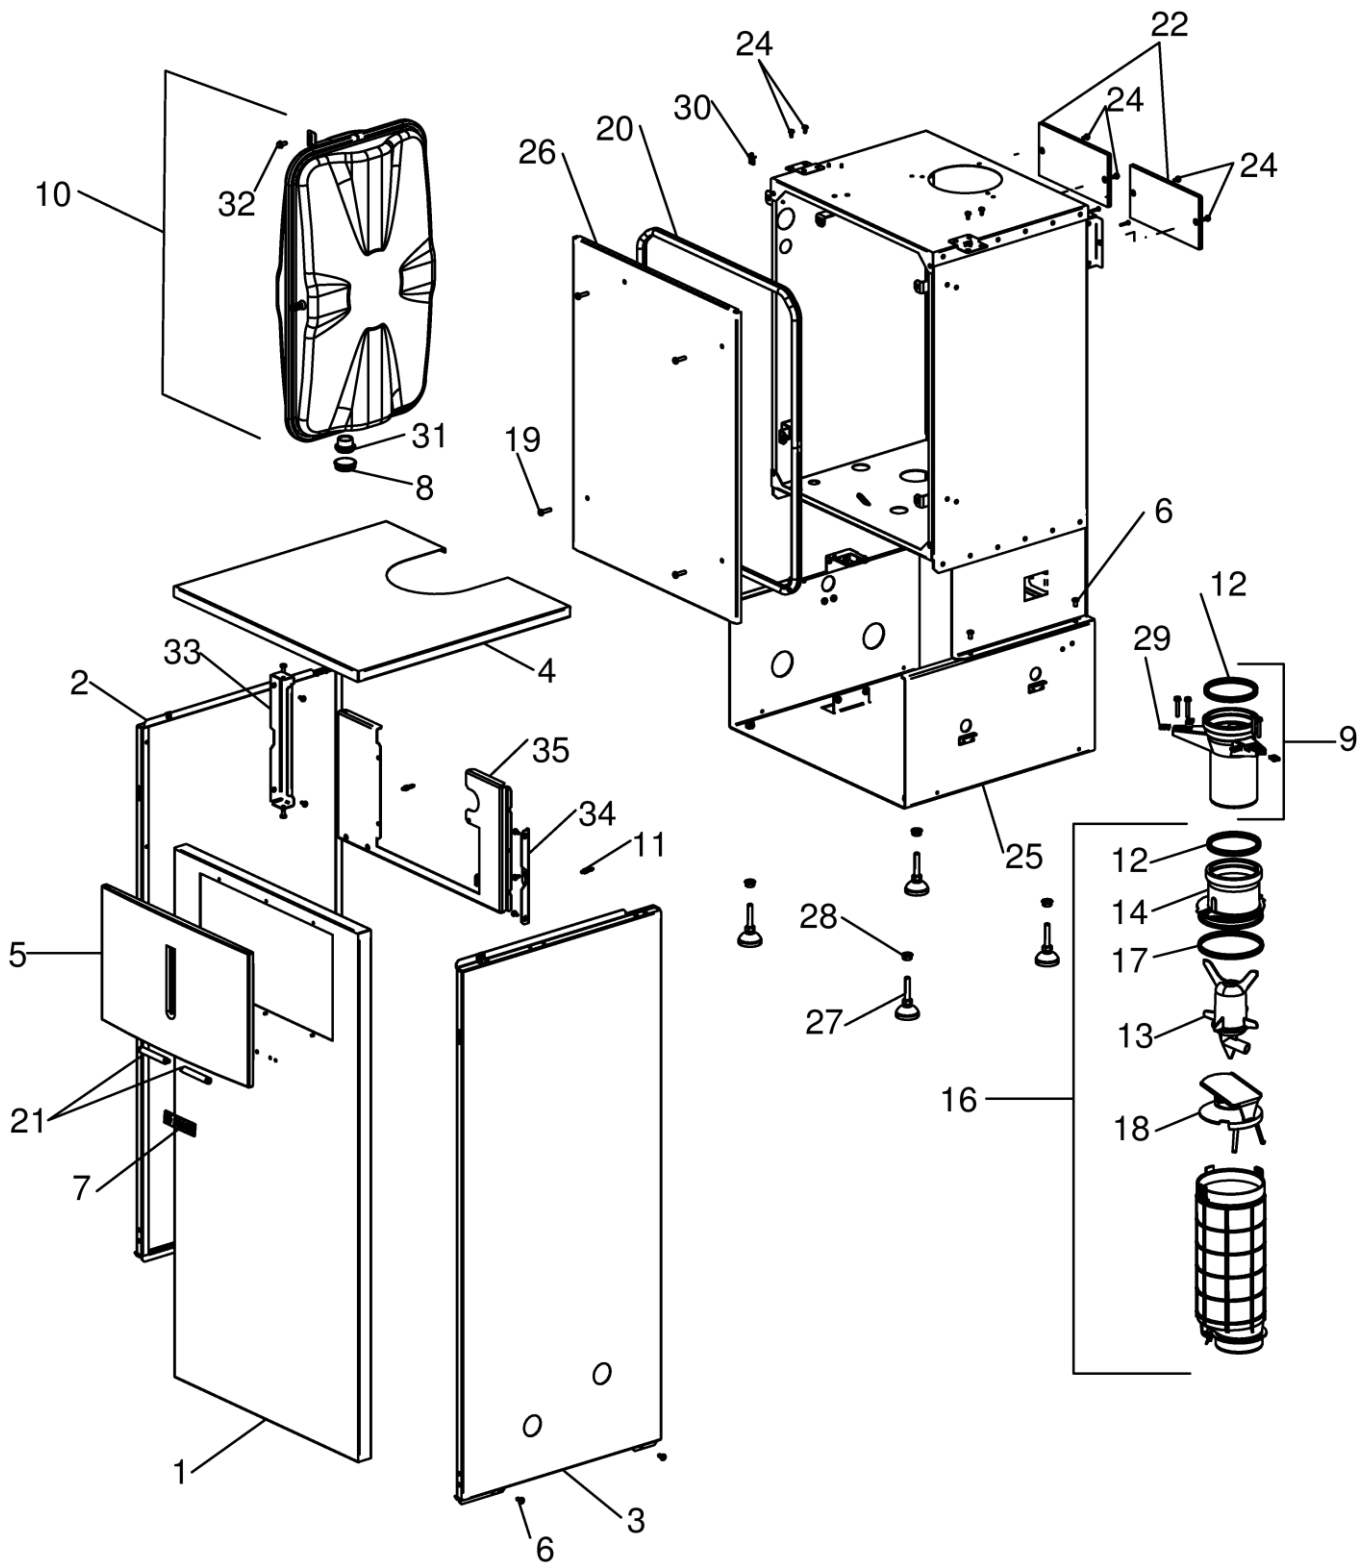

GREENSTAR FS GREENSTAR COMBI FS

Spare parts list

8718694453

Casing

1

GREENSTAR FS
GREENSTAR COMBI FS

Spare parts list

8718694438.AB

Spare parts list

NOTE:
ITEM 39 (FLOW SENSOR) NOT SHOWN IN THE DRAWING

8718694465 B

Tubes
5
A

GREENSTAR FS
GREENSTAR COMBI FS

Spare parts list

NOTE:
ITEM 37 (FLOW SENSOR) NOT SHOWN IN THE DRAWING

8718694443 B