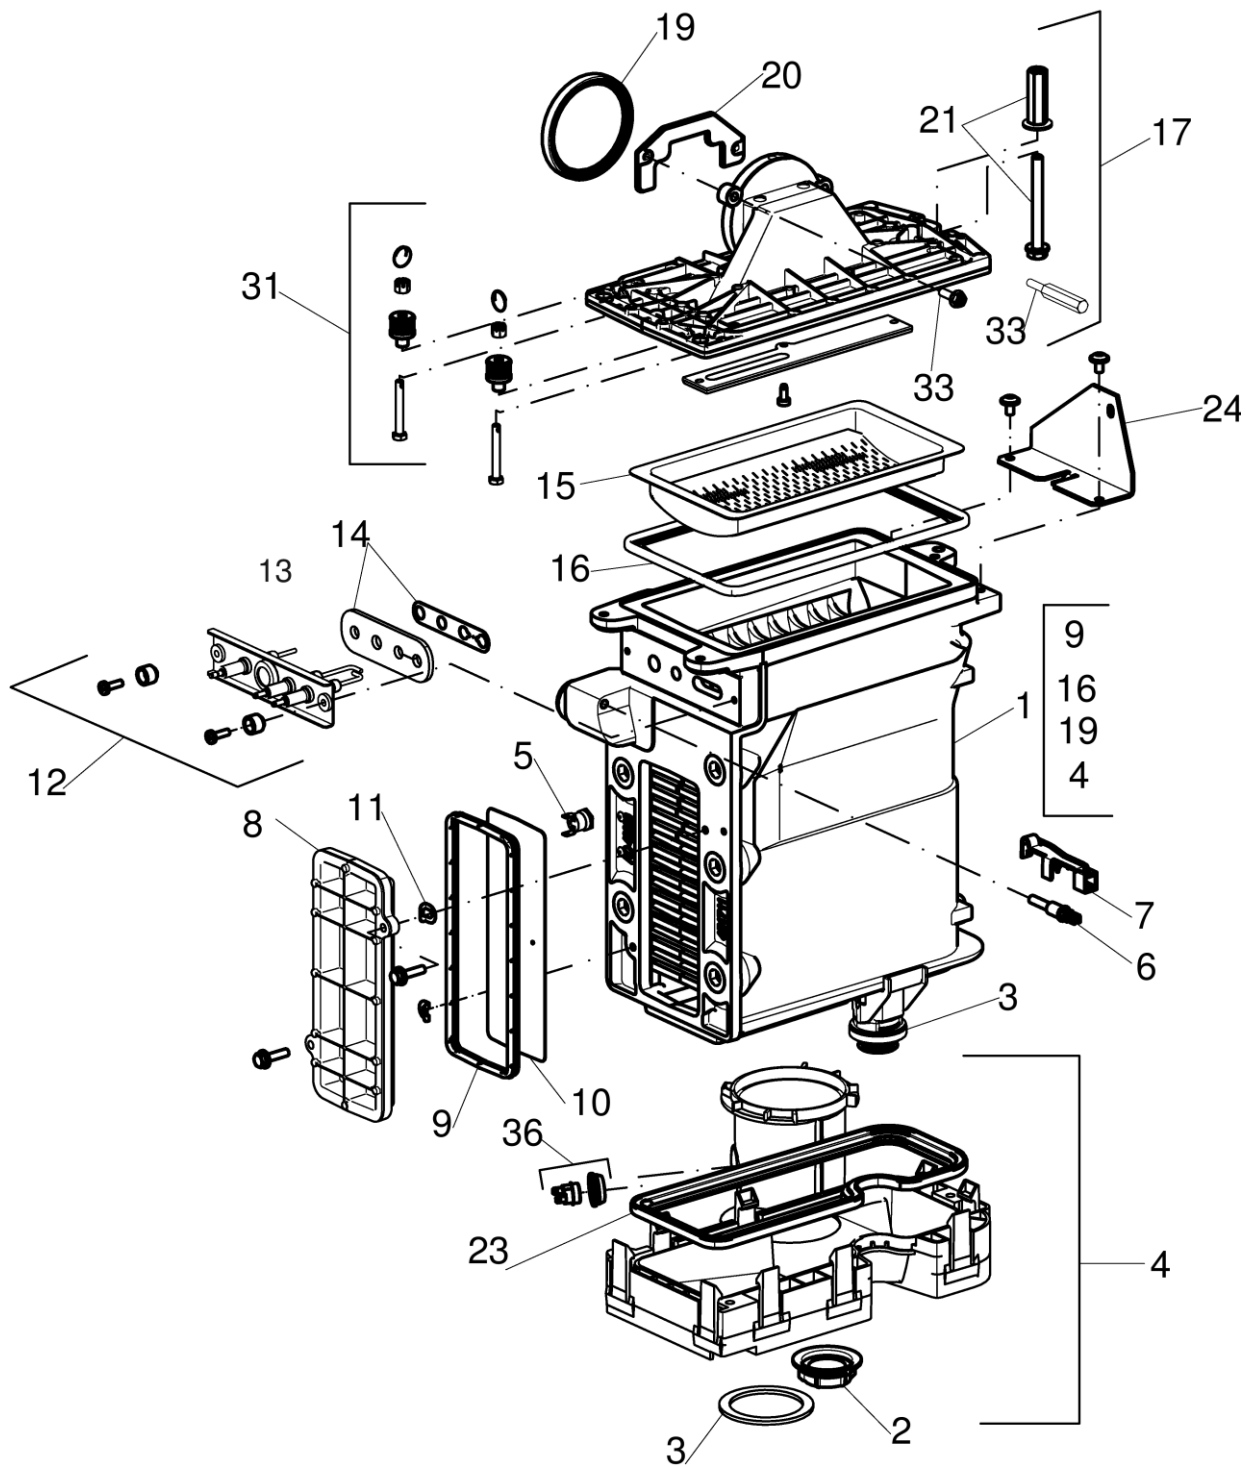

GREENSTAR FS GREENSTAR COMBI FS

Spare parts list

8718694453

Casing

1

GREENSTAR FS
GREENSTAR COMBI FS

Spare parts list

8718694438.AB

Spare parts list

NOTE:
ITEM 39 (FLOW SENSOR) NOT SHOWN IN THE DRAWING

8718694465 B

Tubes
5
A

GREENSTAR FS
GREENSTAR COMBI FS

Spare parts list

NOTE:
ITEM 37 (FLOW SENSOR) NOT SHOWN IN THE DRAWING

8718694443 B

Tubes
5
B

GREENSTAR FS
GREENSTAR COMBI FS

Spare parts list

8718694446.AA

Control Box

6

GREENSTAR FS
GREENSTAR COMBI FS

Spare parts list