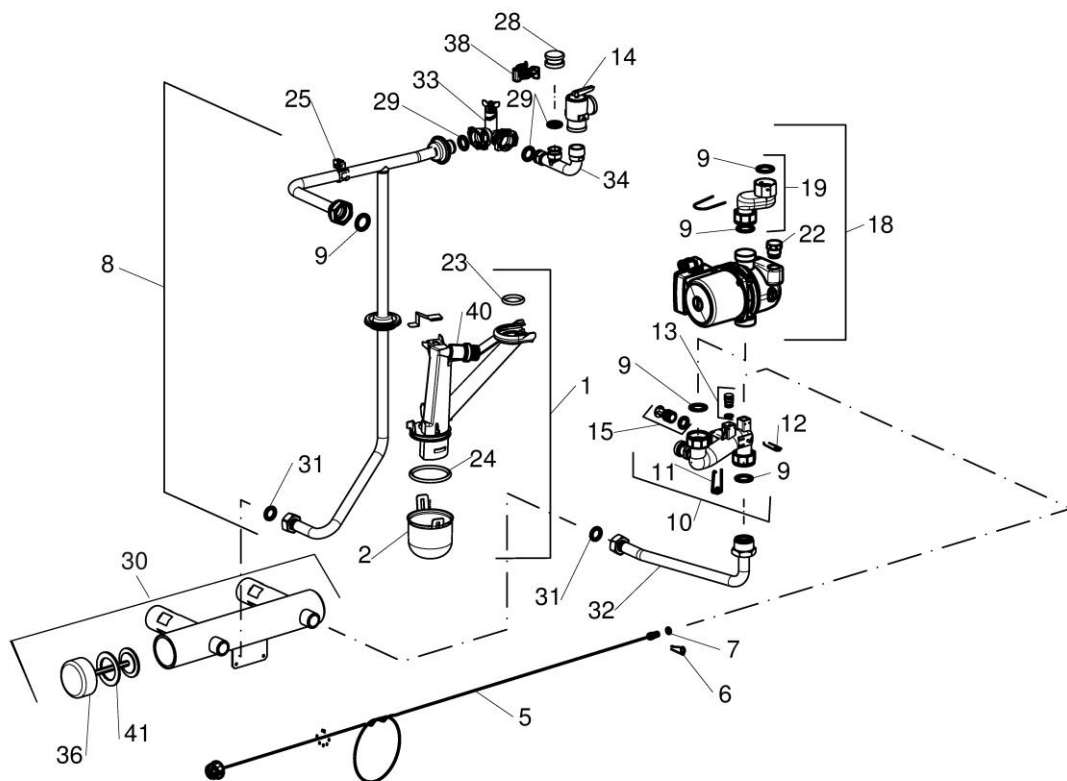

Spare parts list

NOTE:
ITEM 39 (FLOW SENSOR) NOT SHOWN IN THE DRAWING

8718694465 B

Tubes
5
A

GREENSTAR FS
GREENSTAR COMBI FS

Spare parts list

NOTE:
ITEM 37 (FLOW SENSOR) NOT SHOWN IN THE DRAWING

8718694443 B

Tubes
5
B

GREENSTAR FS
GREENSTAR COMBI FS

Spare parts list

8718694446.AA

Control Box

6

GREENSTAR FS
GREENSTAR COMBI FS

Spare parts list