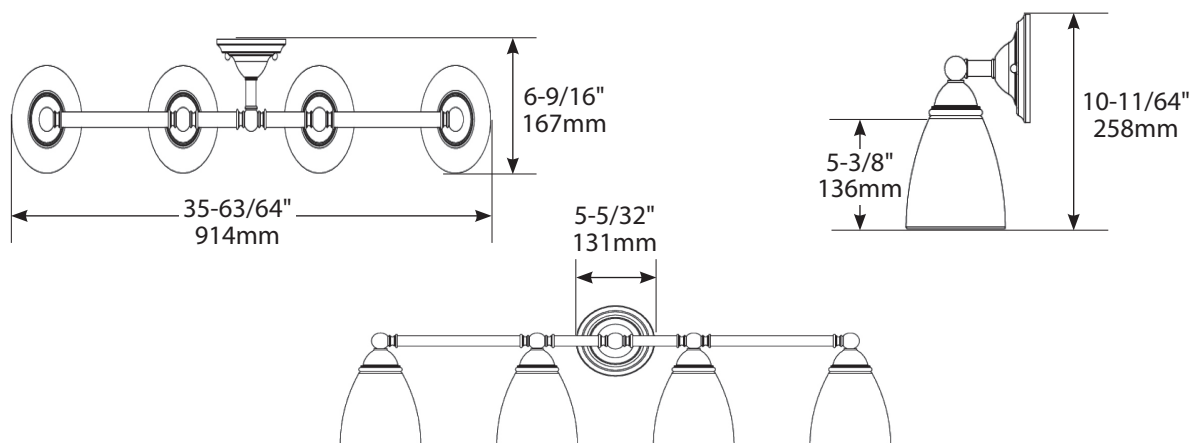

BRANTFORD™ Technical Specification

YB2264

4-Globe Light Fixture

Dimensions:

WEIGHT 13.0 lbs.

Product Information:

Stock Numbers: YB2264CH – CHROME
YB2264BN – BRUSHED NICKEL
YB2264ORB – OIL RUBBED BRONZE

Globe Service Kit: YB2269

Materials: Zinc, glass

Voltage: 120v

Bulb: 100w max (not included); medium base

UL Listed: Yes – for dry locations

Important Notes: Turn off power during installation. Do not connect or disconnect under load.