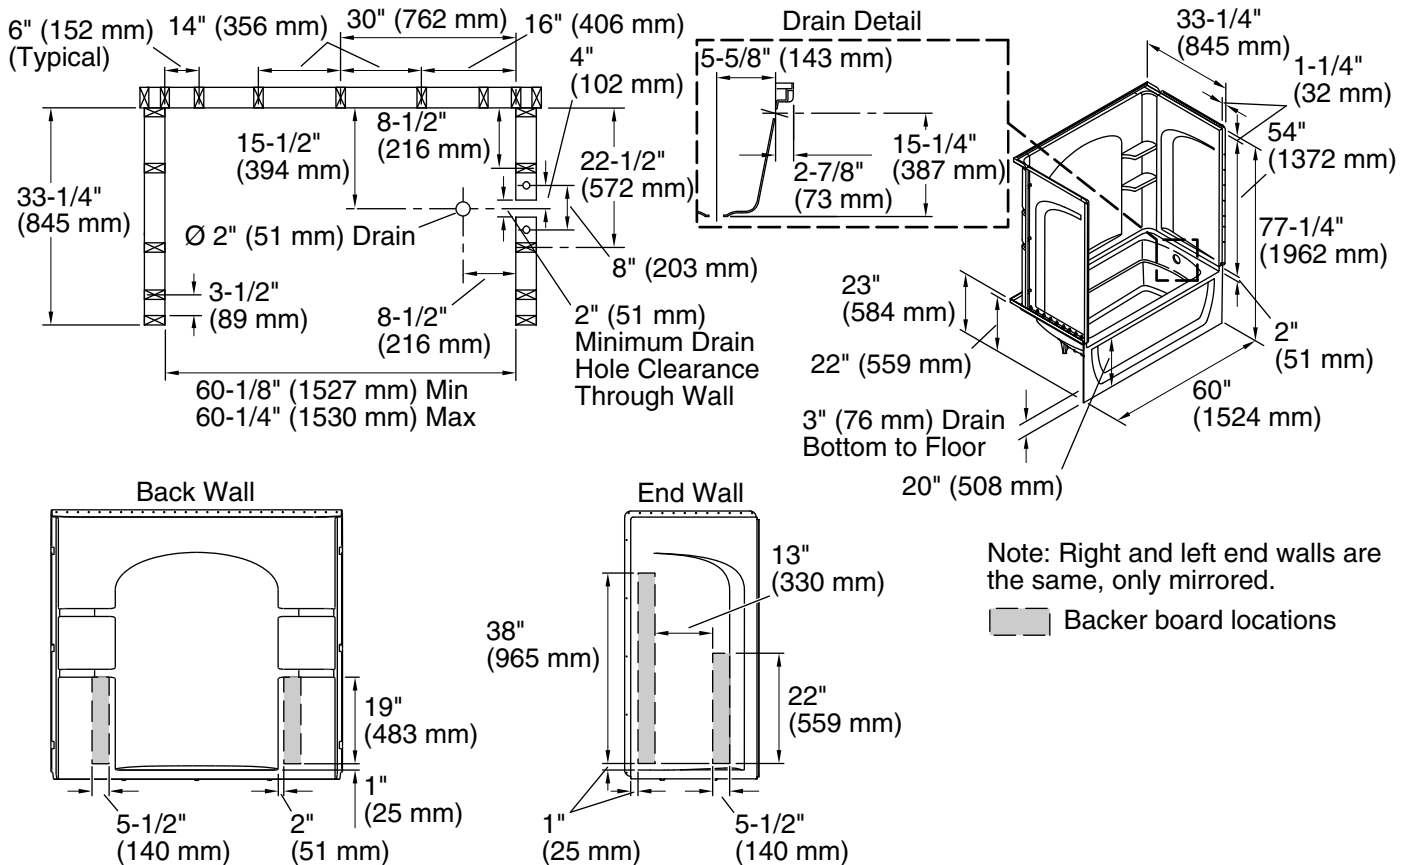

For the most current Specification Sheet, go to www.sterlingplumbing.com.

8-22-2020 13:11 - US

STERLING

A KOHLER COMPANY

Ensemble™

60" curve bath/shower with Aging in Place backerboards

71220128

Technical Information

All product dimensions are nominal.

Installation: Three-wall alcove

Drain location: Right

Basin area, bottom: 42" x 20" (1067 mm x 508 mm)

Basin area, top: 54" x 26" (1372 mm x 660 mm)

Water depth: 13" (330 mm)

Water capacity: 51 gal (193.1 L)

Minimum flat for door: 3" (76 mm)

Maximum door height: 55-1/2" (1410 mm)

Maximum door width: 57-11/16" (1465 mm)

Notes

Install this product according to the installation instructions.