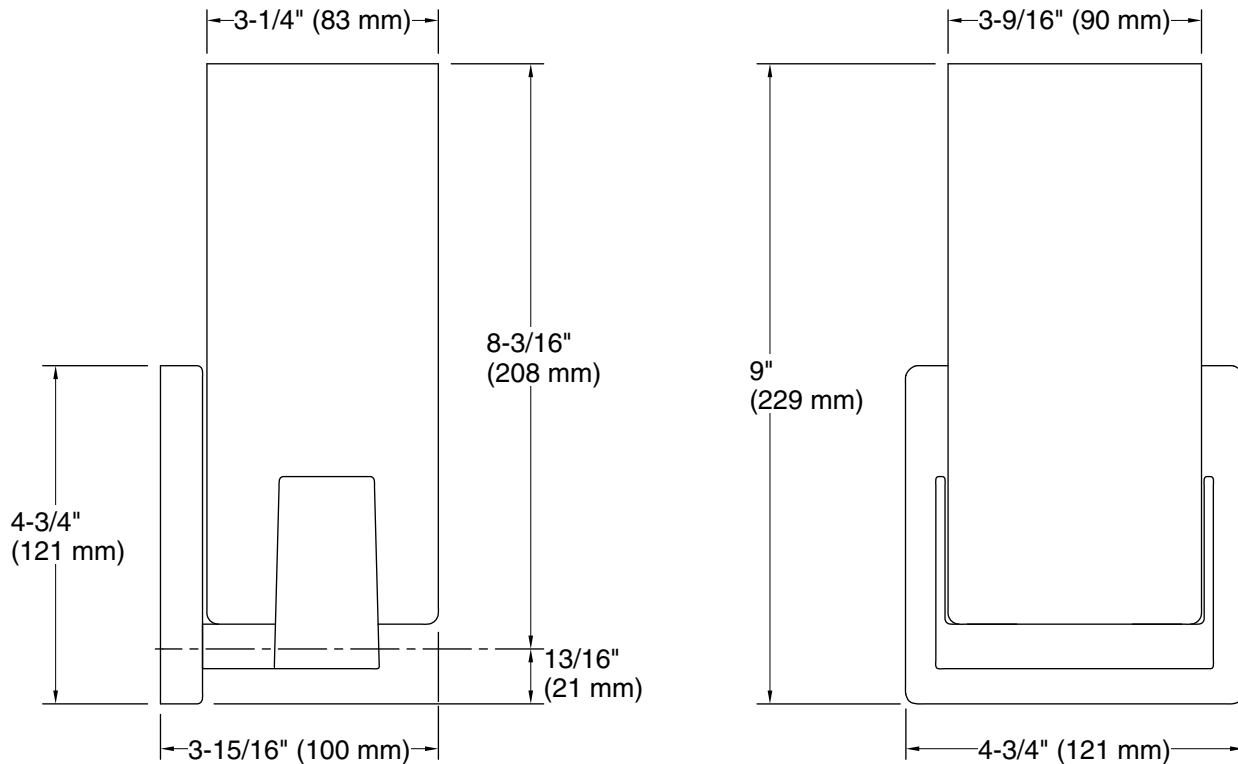

Required Electrical Service

One circuit required.

120 V, 60 Hz

Technical Information

All product dimensions are nominal.

Installation Type: Wall-mount
Material: Glass, Steel, Aluminum, Zinc
Number of Lights: 1
Lighting Type: Socket-based
Socket Type: E-26 Medium
Number of Shades: 1
Shade Type: Frosted Glass

Notes

Install this product according to the installation instructions.